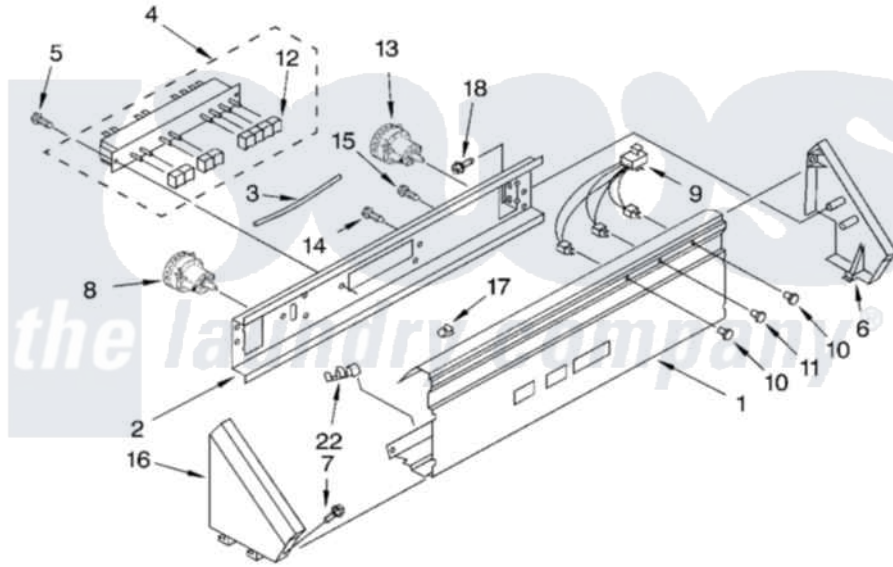

Whirlpool CAW2762KQ0 03 - CONTROL PANEL

CONTROL PANEL PARTS

For Model: CAW2762KQ0
(White)

8524728

4

Whirlpool [Commercial Whirlpool CAW2762KQ0 Washer Parts](#) Parts Diagram 03 - CONTROL PANEL
Click on the part number to view part

Item	Original Part Number	Replaced By	Status	Part Description
1	8318581			Panel, Console
2	3978858			Bracket, Control
3	8524791	353244		Hose, Pressure Switch
4	3954774			Switch, Cycle Selector
5	3390646	W10139210		Screw, 8-18 X 5/16
6	3949740			End Cap
7	8281182			Screw, 8-18 X 1 1/4
8	8524802	W10339319		Switch-WL
9	3352457			Lights, Indicator
10	3348109			Lens Light
11	3348110			Lens, Yellow
12	8316433			Pushbutton
13	8524803	W10305985		Switch-WL
14	3400073			Screw, Ground
15	90767			Screw, 8A X 3/8 HeX Washer Head Tapping
16	3949734	W10096320		Cap, End