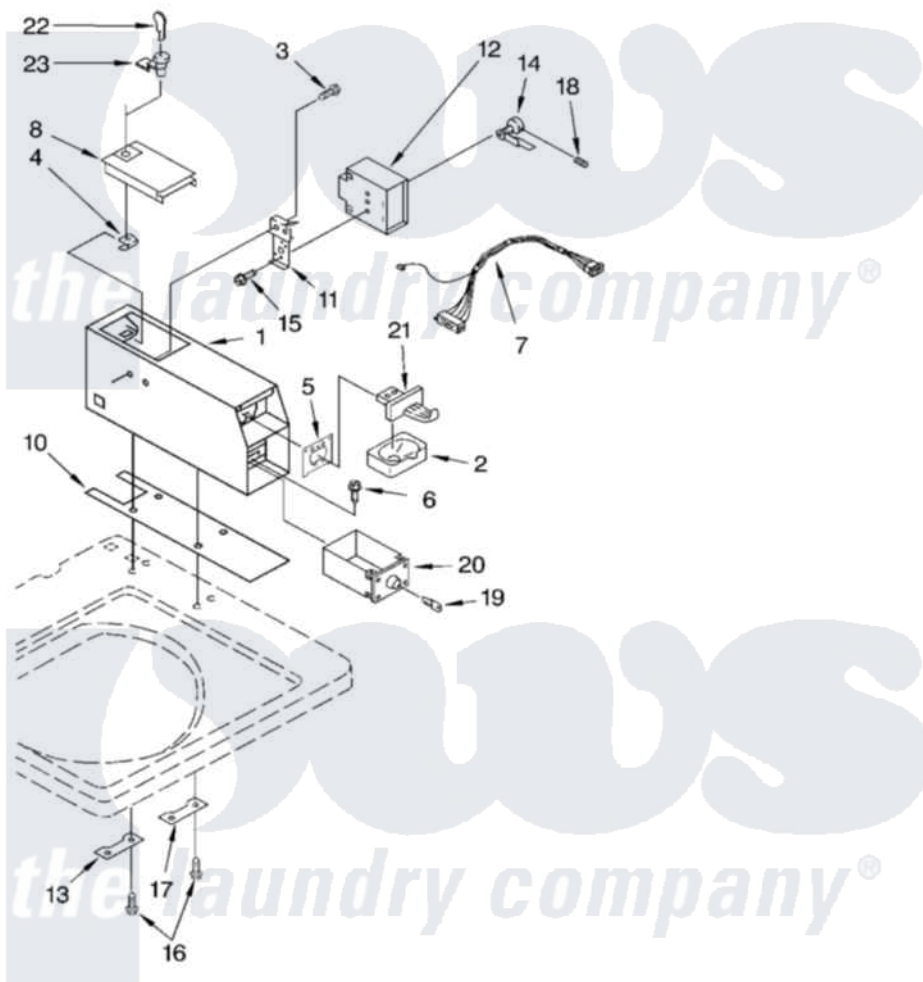

**METER CASE PARTS**

For Model: CAW2762KQ0  
(White)

Whirlpool [Commercial Whirlpool CAW2762KQ0 Washer Parts](#) Parts Diagram 04 - METER CASE

[Click on the part number to view part](#)

Item	Original Part Number	Replaced By	Status	Part Description
1	<a href="#">3406994</a>			Case, Meter
2	<a href="#">385421</a>			Funnel, Coin
3	<a href="#">339805</a>			Screw, 10-32 X 3/16
4	<a href="#">90406</a>			Cage Nut, 5/16-18
5	3954761	<a href="#">279950</a>		Funnel
6	<a href="#">3353994</a>			Bolt, Meter Case Mounting
"	<a href="#">3349065</a>			Bolt, Meter Case Mounting
7	<a href="#">3955640</a>			Wire Harness, Timer
8	<a href="#">3351136</a>			Service Door Assembly
10	<a href="#">3954812</a>			Cushion, Meter Case
11	<a href="#">385575</a>			Bracket, Timer
12	<a href="#">3955783</a>			Timer, 60 Hz
13	<a href="#">3353813</a>			Plate, Mounting
14	<a href="#">385571</a>			Clutch, Timer
"	<a href="#">354987</a>			Ring, Retaining
15	<a href="#">3400064</a>			Screw, Timer Mounting

16	<a href="#">98445</a>		Screw, 10-16 X 3/4
17	3347825	<a href="#">3353813</a>	Plate, Mounting
18	98654	<a href="#">8533976</a>	Set Screw
19	BLANK		Not Available Key, Money Box
20			Not Available
21			Not Available
22	<a href="#">W10123497</a>		Fascia, Disp
23	BLANK		Not Available Security Lock & Cam Assembly