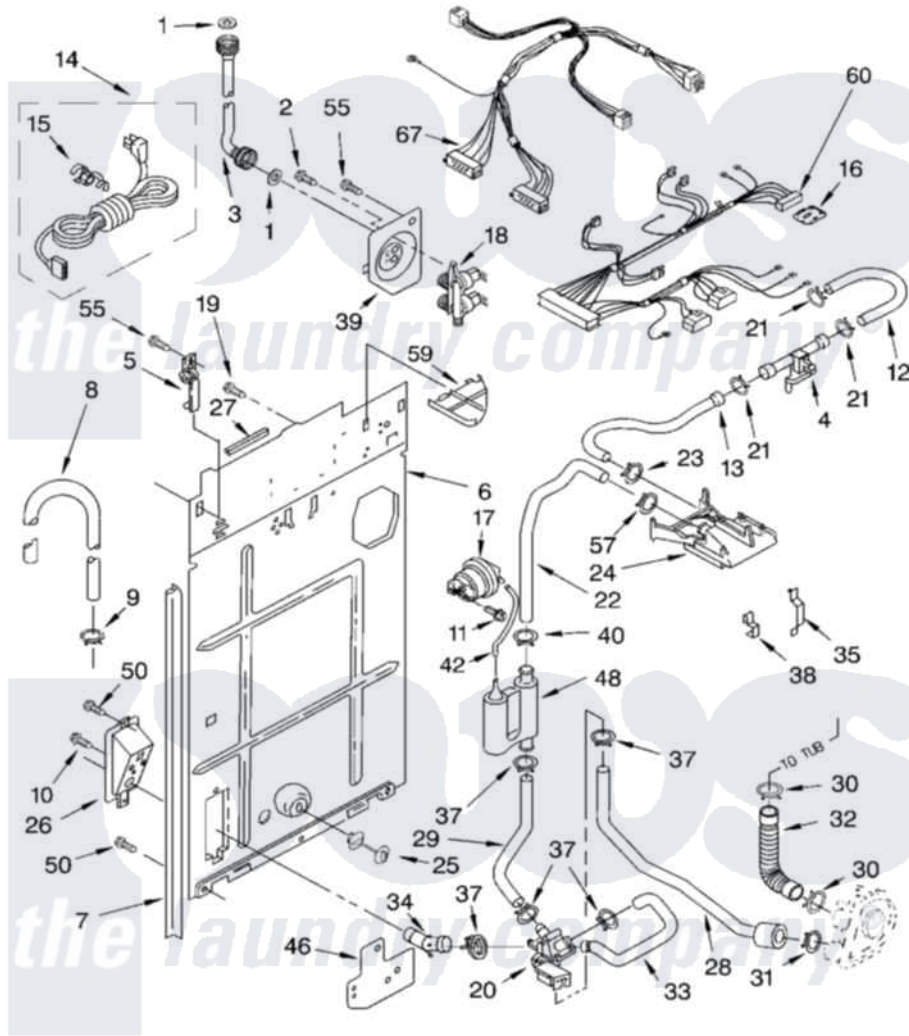

Whirlpool CAW2762KQ0 05 - REAR PANEL

REAR PANEL PARTS

For Model: CAW2762KQ0
(White)

8524728

6

Whirlpool [Commercial Whirlpool CAW2762KQ0 Washer Parts](#) Parts Diagram 05 - REAR PANEL

[Click on the part number to view part](#)

Item	Original Part Number	Replaced By	Status	Part Description
1	16123			Washer Inlet-Hose Miscellaneous Parts Must be Ordered Separately.
2	9740848			Screw, Mixing Valve Mounting
3	3949380			Hose, Water Inlet
"	3949381			Hose, Water Inlet
4	3352282			Sensor-Etc-Inline
5	387402			Hinge
6	3948886			Panel, Rear
7	3354204	62747		Pad, Rear Panel
8	96743			Hose, Drain
"	661577	285666		Hose
"	3357090	285702		Hose
9	371507	371502		Clamp, Hose
10	3352299			Screw
11	3351614			Screw, Gearcase Cover Mounting

12	3363516		Hose, Sensor
13	3363509		Hose, Sensor
14	3359548	285928	Cord-Power
15	63848	285777	Relief-Str
16	3407125	3955728	Control, Etc
17	3952709	W10315978	Switch-WL
18	3955673	285805	Valve-Inlet
19	62863	3390631	Screw, 10-16 X 3/8
20	3358559		Valve, 2-Way
21	370451	596669	Clamp, Manifold
22	3358555		Hose, Air-Dome To Vacuum Break
23	371503	596669	Clamp, Manifold
24	3358551		Break, Vacuum
25	8519200		Support, Rear Panel
26	3976335		Bracket, Valve Mtg
27	303294	3367669	Protector, Edge
28	8314849		Hose, Pump To Two-Way Valve
29	3358563		Hose/Two-Way Valve To Air Dome
30	3363366	616099	Clamp
31	3366912	356138	Clamp, Hose
32	3951449	285871	Hose
33	3358564		Hose-Two Way Vave To Drain
34	3976337		Connector, Hose
35	8054658		Clip, Harness
37	370445	285655	Clamp, Hose
38	8282518		Clip, Harness
39	3347682	285930	Plate
40	3363365		Clamp, Hose
42	8316037	353244	Hose, Pressure Switch
46	3948552		Shield, 2-Way
48	3948812	8317889	Airdome Assembly
50	62863	3390631	Screw, 10-16 X 3/8
55	3390647	488729	Screw
57	3358557	3363365	Clamp, Hose
59	3348424	8539874	Shield, Suds
60	3954780		Harness, Wiring
67	3954900		Harness, Timer