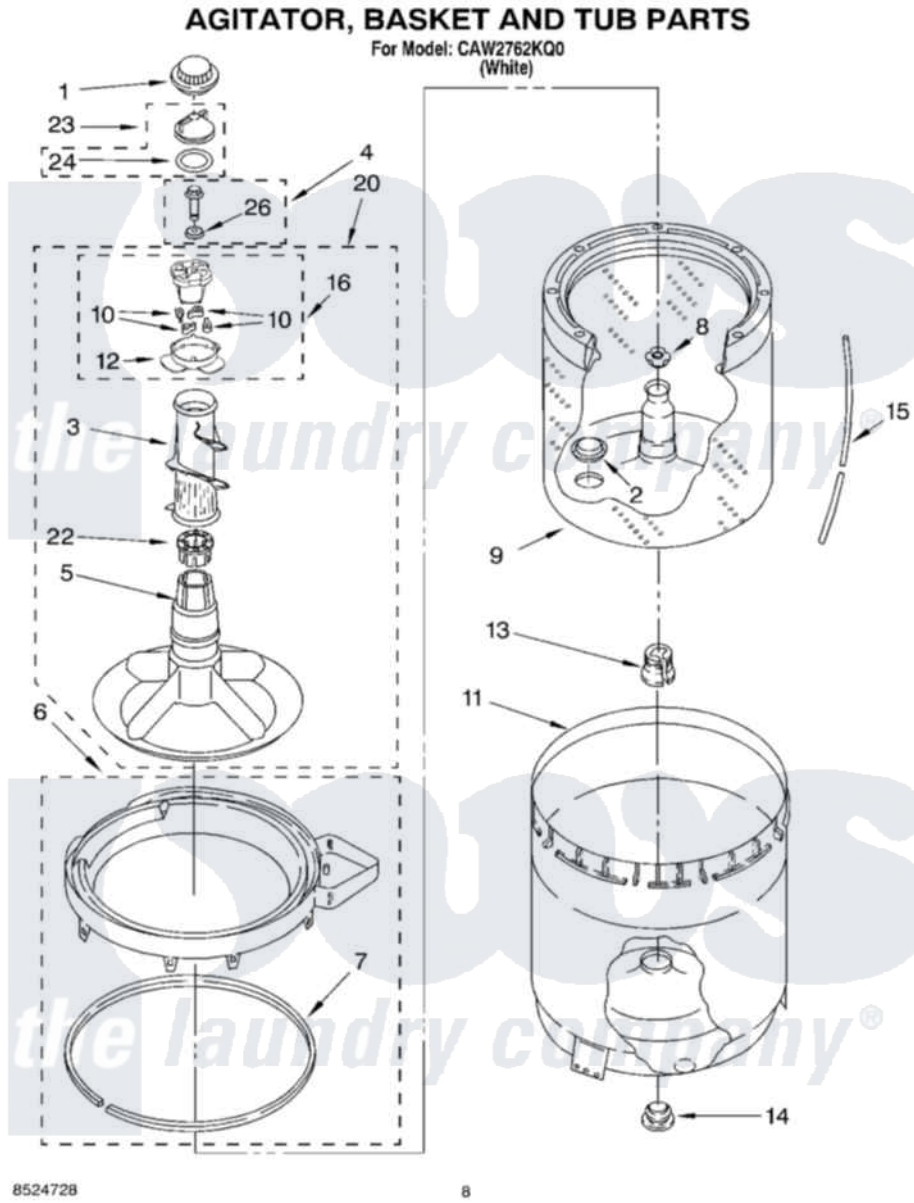

Whirlpool CAW2762KQ0 06 - AGITATOR, BASKET AND TUB

Whirlpool Commercial Whirlpool CAW2762KQ0 Washer Parts Parts Diagram 06 - AGITATOR, BASKET AND TUB
Click on the part number to view part

Item	Original Part Number	Replaced By	Status	Part Description
1	3355758			Cap, Agitator
2	3352284	285630		Plug
3	3363003			Mover, Clothes
4	358237			Screw And Washer
5	3347288			Agitator
6	8316263			Tub Ring And Gasket
7	3359585	3976308		Gasket, Tub Ring
8	21366			Nut, Spanner
9	3951989	W10389329		Clothes Container, Assembly
10	3366877	80040		Dog-Agitator
11	63849			Strain Relief, Power Cord
12	3363661			Bearing, Driven Cam
13	389140			Tub Block, Basket Drive
14	383727			Gasket, Centerpod
15	8524801	353244		Hose, Pressure Switch
16	3363663	285811		Cam-Agitator

20	3946501		Agitator, Assembly
22	3350389	285587	Washer
23	3354733	W10074580	Cap, Barrier
24	3348855	W10072840	Fabric Softener
26	3949550		Washer