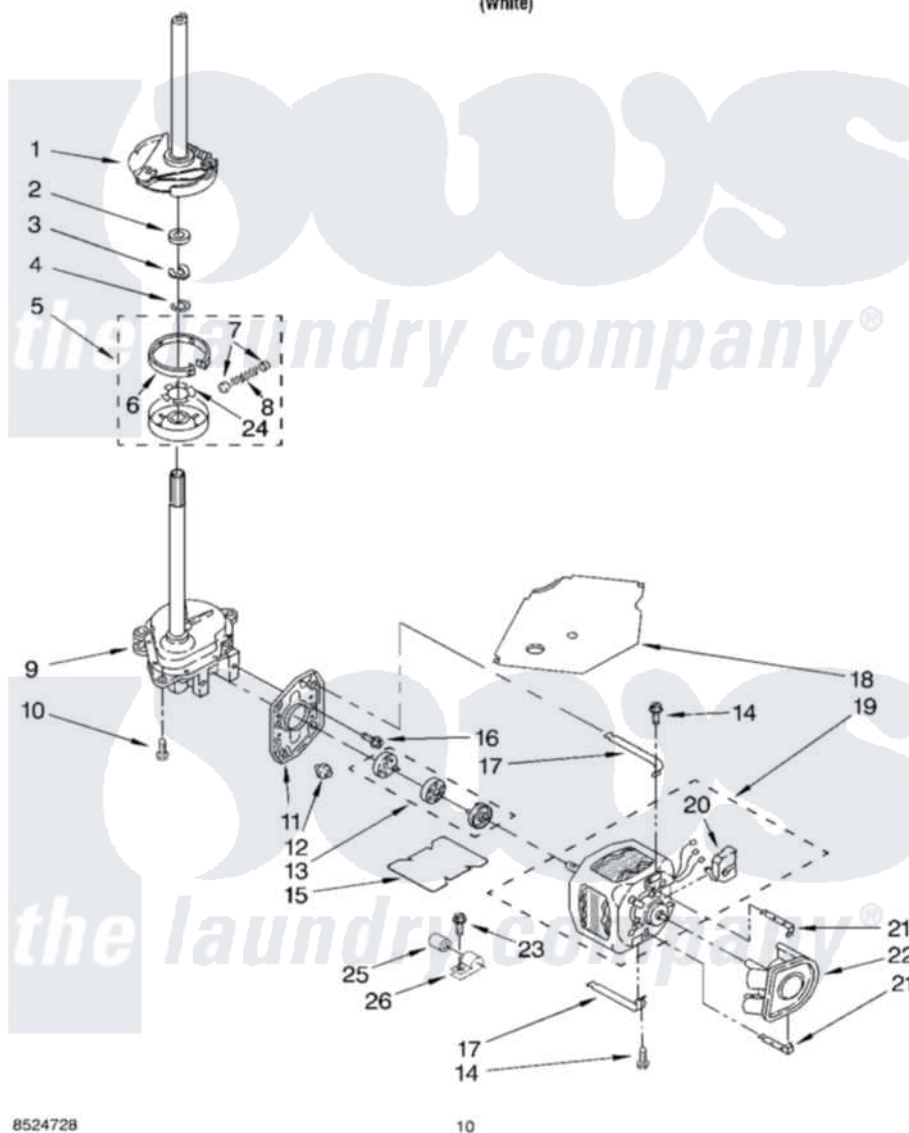

Whirlpool CAW2762KQ0 07 - BRAKE, CLUTCH, GEARCASE, MOTOR AND PUMP

BRAKE, CLUTCH, GEARCASE, MOTOR AND PUMP PARTS

For Model: CAW2762KQ0
(White)

8524728

10

Whirlpool [Commercial Whirlpool CAW2762KQ0 Washer Parts](#) Parts Diagram 07 - BRAKE, CLUTCH, GEARCASE, MOTOR AND PUMP

[Click on the part number to view part](#)

Item	Original Part Number	Replaced By	Status	Part Description
1	388952	285792		Basketdrive
2	63292			Washer, Spin Tube Thrust
3	62697	W10080230		Ring, Spin Tube Support
4	63283	285353		Ring
5	8299642			Clutch
6	3951993			Band And Lining, Clutch
7	62646			Cap, Clutch Spring
8	3946846	8559387		Spring And Damper Assembly
9	3360630	3360629		Gearcase
10	3357334	3400516		Screw Anti-Rattle
11	62611			Plate, Motor Mount To Gearcase
12	62691			Grommet, Motor
13	285852	285852A		Coupling
14	3387485	273556		Screw, 10-16 X 5/8

15	3946532		Shield, Motor
16	3400516		Screw Anti-Rattle
17	3349637	W10086010	Retainer, Motor
18	3362089		Shield, Tub To Motor
19	661600		Motor, Main Drive
20	62850	8529896	Switch, Main Drive Motor
21	62700	8546127	Retainer, Pump
22	3363892		Pump, Complete
23	62863	3390631	Screw, 10-16 X 3/8
24	3355454		Clip, Main Drive
25	661606	8572717	Capacitor, Motor Start
26	357030		Clamp, Capacitor