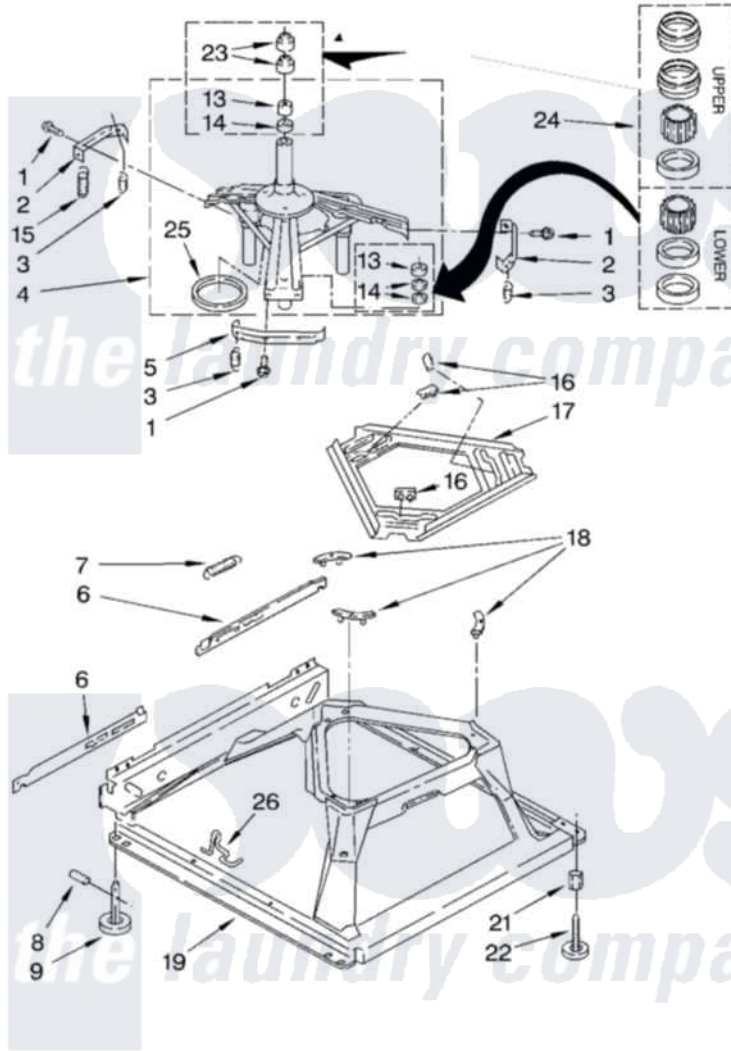

Whirlpool CAW2762KQ0 08 - MACHINE BASE

MACHINE BASE PARTS

For Model: CAW2762KQ0
(White)

11

8524728

Whirlpool [Commercial Whirlpool CAW2762KQ0 Washer Parts](#) Parts Diagram 08 - MACHINE BASE
Click on the part number to view part

Item	Original Part Number	Replaced By	Status	Part Description
1	3400076			Screw, Bracket Mounting
2	64067			Bracket, Spring Outer
3	63907			Spring, Suspension
4	3362087	280184		Support
5	64065			Bracket, Spring Outer
6	63466			Link, Leveling Mechanism
7	62597	8316845		Spring
8	62837			Pin, Knurled
9	62596	285244		Feet-Leveling
13	3347047	8546455		Bearing, Centerpost
14	357409	359449		Seal, Agitator Shaft
15	388492	W10250667		Spring, Counterweight
16	62568	285219		Pad
17	3946509			Plate, Suspension
18	3363660	285744		Pad
19	3946512	285771		Base

21	3359452		Nut, Lock
22	389102	W10001130	Foot, Leveling
23	356934	8577376	Seal, Centerpost
24	285203		Centerpost Bearing Kit
25	63134		Ring, Sound Deadening
26	63806	W10145155	Retainer, Suspension Spring