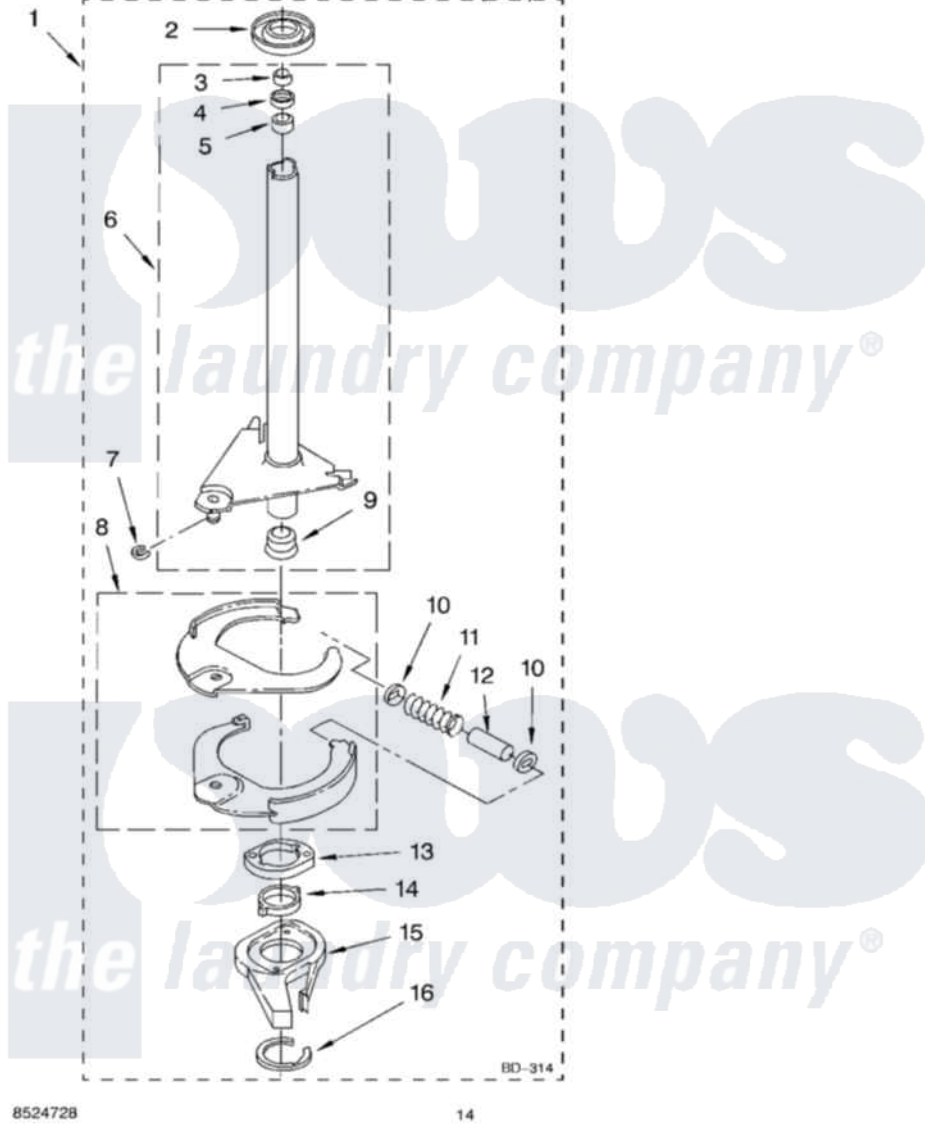

Whirlpool CAW2762KQ0 10 - BRAKE AND DRIVE TUBE

BRAKE AND DRIVE TUBE PARTS

For Model: CAW2762KQ0
(White)

8524728

14

Whirlpool Commercial Whirlpool CAW2762KQ0 Washer Parts Parts Diagram 10 - BRAKE AND DRIVE TUBE
Click on the part number to view part

Item	Original Part Number	Replaced By	Status	Part Description
1	388951	285792		Basketdrive
2	62658			Ring, Thrust
3	91939			Seal, Shaft
4	356427			Seal, Spin Pinion
5	356937			Spacer, Drive Tube
6	64027	64208		Tube-Spin
7	64035	W10083190		Ring, Retaining
8	64232	285438		Shoe-Brake
9	62703	8546462		"T" Bearing, Spin Tube
10	62648	285658		Sleeve
11	62647		Not Available	Spring, Brake
12	62909	285658		Sleeve
13	63023	8546461		Cam, Brake Release
14	63022			Sleeve, Cam
15	64194	285790		Lining
16	90368	W10083200		Ring, Retaining