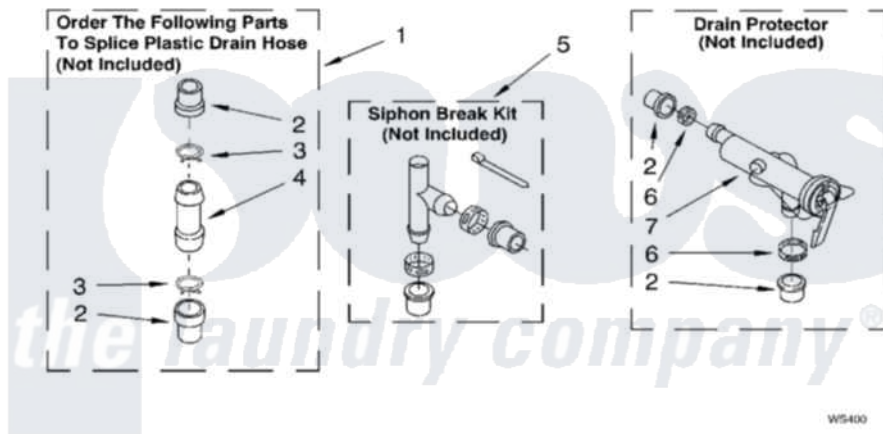

Whirlpool CAW2762KQ0 12 - WATER SYSTEM

WATER SYSTEM PARTS

For Model: CAW2762KQ0
(White)

8524728

16

[Whirlpool Commercial Whirlpool CAW2762KQ0 Washer Parts](#) Parts Diagram 12 - WATER SYSTEM
Click on the part number to view part

Item	Original Part Number	Replaced By	Status	Part Description
1	285442			Water System Parts
2	285321			Water System Parts
3	370447	285655		Clamp, Hose
4	16272			Connector, Straight
5	285320			Water System Parts
6	65349	285655		Clamp, Hose
7	367031			Water System Parts