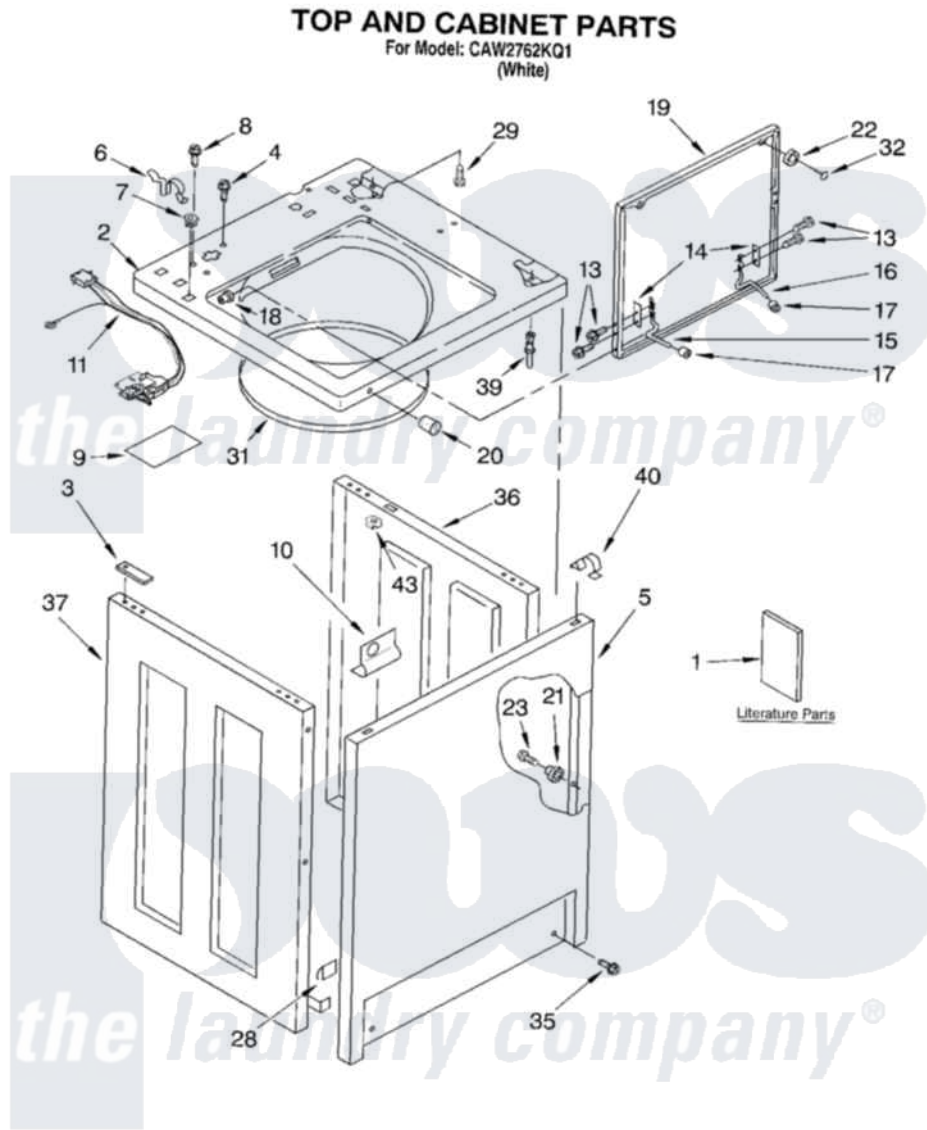

Whirlpool CAW2762KQ1 01 - TOP AND CABINET PARTS

8316489

2

Whirlpool Commercial Whirlpool CAW2762KQ1 Washer Parts Parts Diagram 01 - TOP AND CABINET PARTS
Click on the part number to view part

Item	Original Part Number	Replaced By	Status	Part Description
1	LIT8524739		Not Available	Literature Parts (Installation Instructions)
"	LIT8533423		Not Available	Literature Parts (Wiring Diagram)
"	LIT8316489		Not Available	Literature Parts (Repair Parts List)
2	8524688			Top
3	3353950			Spacer, Cabinet To Top
4	3351614			Screw, Gearcase Cover Mounting
5	3358500			Panel, Front
6	62780			Clip, Top And Cabinet And Rear Panel
7	358473			Nut, Push-In
8	3400611			Screw And Washer, Lid Switch
9	3953152			Shield, Pressure Switch
10	3353948			Bracket, Lock
11	8054980			Switch, Lid

13	355274	W10119828	Screw, Lid Hinge Mounting
14	21097		Pad, Lid Hinge
15	8524784		Hinge, Lid
16	54583		Hinge, Lid
17	19119		Bumper, Lid Hinge
18	21258		Bearing, Lid Hinge
19	8316257	W10193854W10193854	Lid
20	387371		Lock, Plug Also Available
21	3353812		Locator
22	356908		Bumper, Lid
23	718258	9741232	Screw, 8-18 X 5/8
28	98234		Clip, U-Bend
29	3353993		Screw 10-16 X .690
31	8271956		Splash Shield Assembly
32	356907		Rivet, Plastic
35	3393258	3373329D	Screw
36	3353708	3976380	Panel, Right Hand
37	3353714	3976382	Panel, Left Hand
39	3353949		Pin, Locator
40	18776		Lock, Front Top
43	90406		Cage Nut, 5/16-18