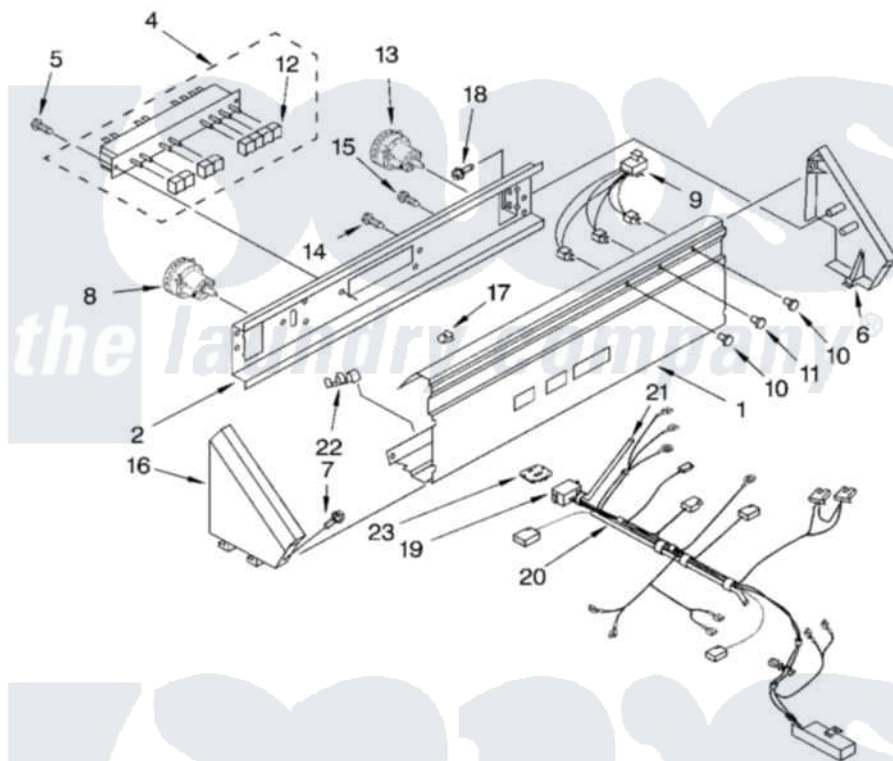

Whirlpool CAW2762KQ1 02 - CONTROL PANEL PARTS

CONTROL PANEL PARTS

For Model: CAW2762KQ1
(White)

8316489

4

Whirlpool [Commercial Whirlpool CAW2762KQ1 Washer Parts](#) Parts Diagram 02 - CONTROL PANEL PARTS
Click on the part number to view part

Item	Original Part Number	Replaced By	Status	Part Description
1	8524814			Panel, Console
2	3978858			Bracket, Control
4	3954774			Switch, Cycle Selector
5	3390646	W10139210		Screw, 8-18 X 5/16
6	3949740			End Cap
7	8281182			Screw, 8-18 X 1 1/4
8	8524802	W10339319		Switch-WL
9	3352457			Lights, Indicator
10	3348109			Lens Light
11	3348110			Lens, Yellow
12	8316433			Pushbutton
13	8524803	W10305985		Switch-WL
14	3400073			Screw, Ground
15	90767			Screw, 8A X 3/8 HeX Washer Head Tapping
16	3949734	W10096320		Cap, End
17	689559			Nut, Push-In

18	97787	W10109200	Screw, Baffle Mounting
19	3954780		Harness, Wiring
20	8524801	353244	Hose, Pressure Switch
21	8524791	353244	Hose, Pressure Switch
22	357572	W10113937	Clip, Grounding
23	3955787	3955728	Control, Etc