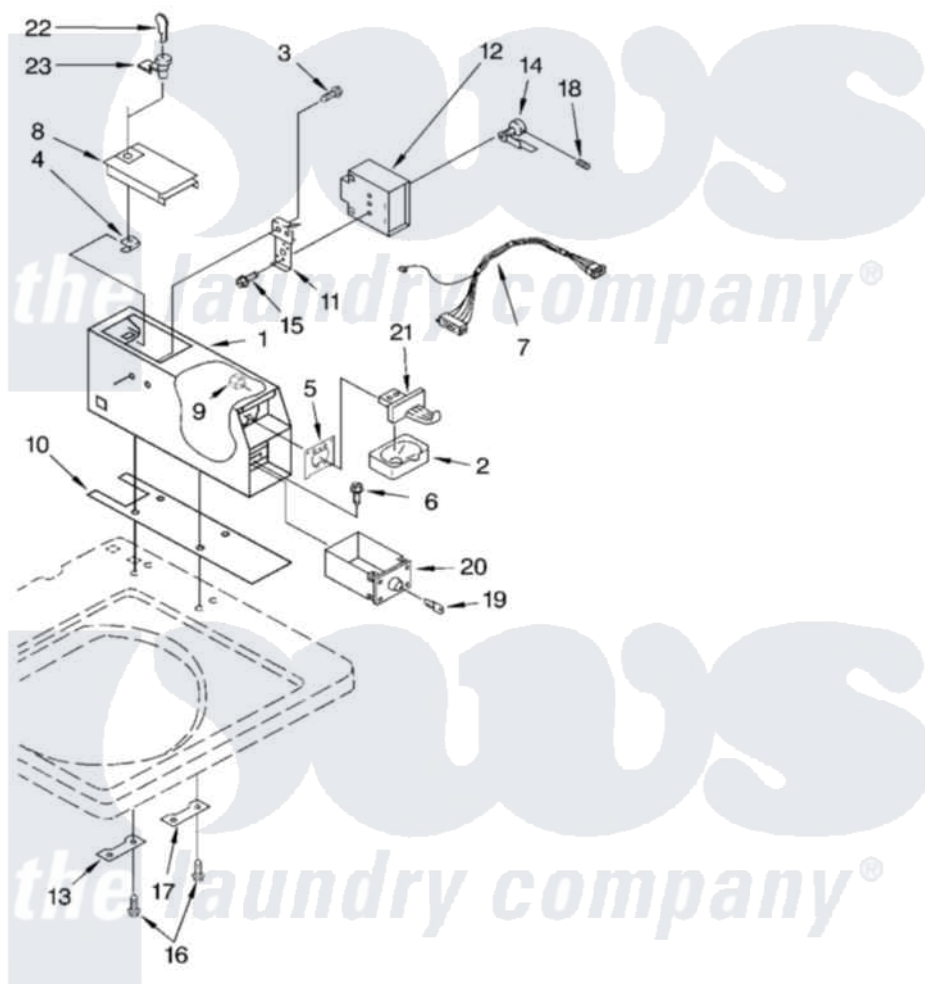

Whirlpool CAW2762KQ1 03 - METER CASE PARTS

METER CASE PARTS

For Model: CAW2762KQ1
(White)

5

8316489

Whirlpool [Commercial Whirlpool CAW2762KQ1 Washer Parts](#) Parts Diagram 03 - METER CASE PARTS
Click on the part number to view part

Item	Original Part Number	Replaced By	Status	Part Description
1	3406994			Case, Meter
2	385421			Funnel, Coin
3	339805			Screw, 10-32 X 3/16
4	90406			Cage Nut, 5/16-18
5	3954761	279950		Funnel
6	3353994			Bolt, Meter Case Mounting
"	3349065			Bolt, Meter Case Mounting
7	3955640			Wire Harness, Timer
8	3351136			Service Door Assembly
9	3400029			Nut, Adapter Plate
10	3954812			Cushion, Meter Case
11	385575			Bracket, Timer
12	3955783			Timer, 60 Hz
13	3353813			Plate, Mounting
14	385571			Clutch, Timer
"	354987			Ring, Retaining

15	3400064		Screw, Timer Mounting
16	98445		Screw, 10-16 X 3/4
17	3347825	3353813	Plate, Mounting
18	98654	8533976	Set Screw
19	BLANK	Not Available	Key, Money Box
20		Not Available	
21		Not Available	
22	W10123497		Fascia, Disp
23	8571937		Knob
"	B0592401	Not Available	THERMOSTAT
"	C4889201	Not Available	LINE- SUCT