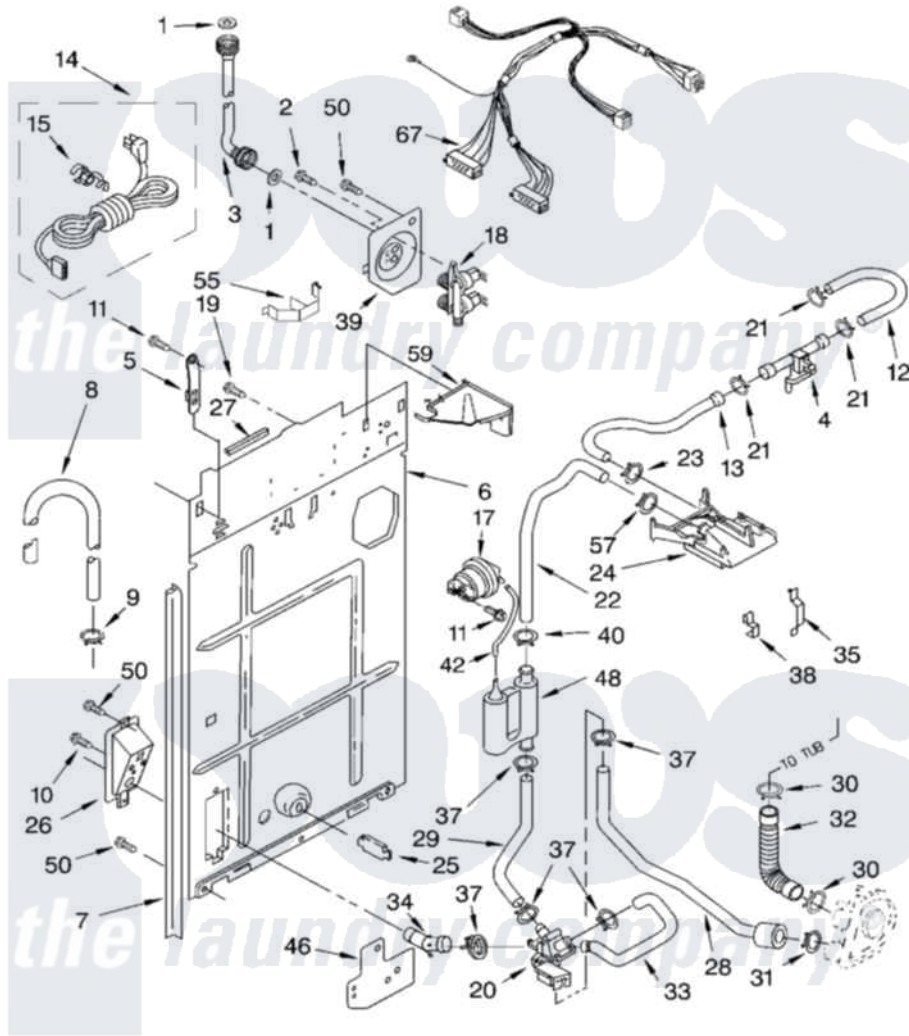

# Whirlpool CAW2762KQ1 04 - REAR PANEL PARTS

## REAR PANEL PARTS

For Model: CAW2762KQ1  
(White)

8316489

6

Whirlpool [Commercial Whirlpool CAW2762KQ1 Washer Parts](#) Parts Diagram 04 - REAR PANEL PARTS

[Click on the part number to view part](#)

Item	Original Part Number	Replaced By	Status	Part Description
1	<a href="#">16123</a>			Washer Inlet-Hose Miscellaneous Parts Must be Ordered Separately.
2	<a href="#">9740848</a>			Screw, Mixing Valve Mounting
3	<a href="#">3949380</a>			Hose, Water Inlet
"	<a href="#">3949381</a>			Hose, Water Inlet
4	<a href="#">3352282</a>			Sensor-Etc-Inline
5	8318255	<a href="#">8568314</a>		Strap, Console
6	<a href="#">3357978</a>			Panel, Rear
7	3354204	<a href="#">62747</a>		Pad, Rear Panel
8	<a href="#">96743</a>			Hose, Drain
"	661577	<a href="#">285666</a>		Hose
"	3357090	<a href="#">285702</a>		Hose
9	371507	<a href="#">371502</a>		Clamp, Hose
10	<a href="#">3352299</a>			Screw
11	<a href="#">3351614</a>			Screw, Gearcase Cover Mounting