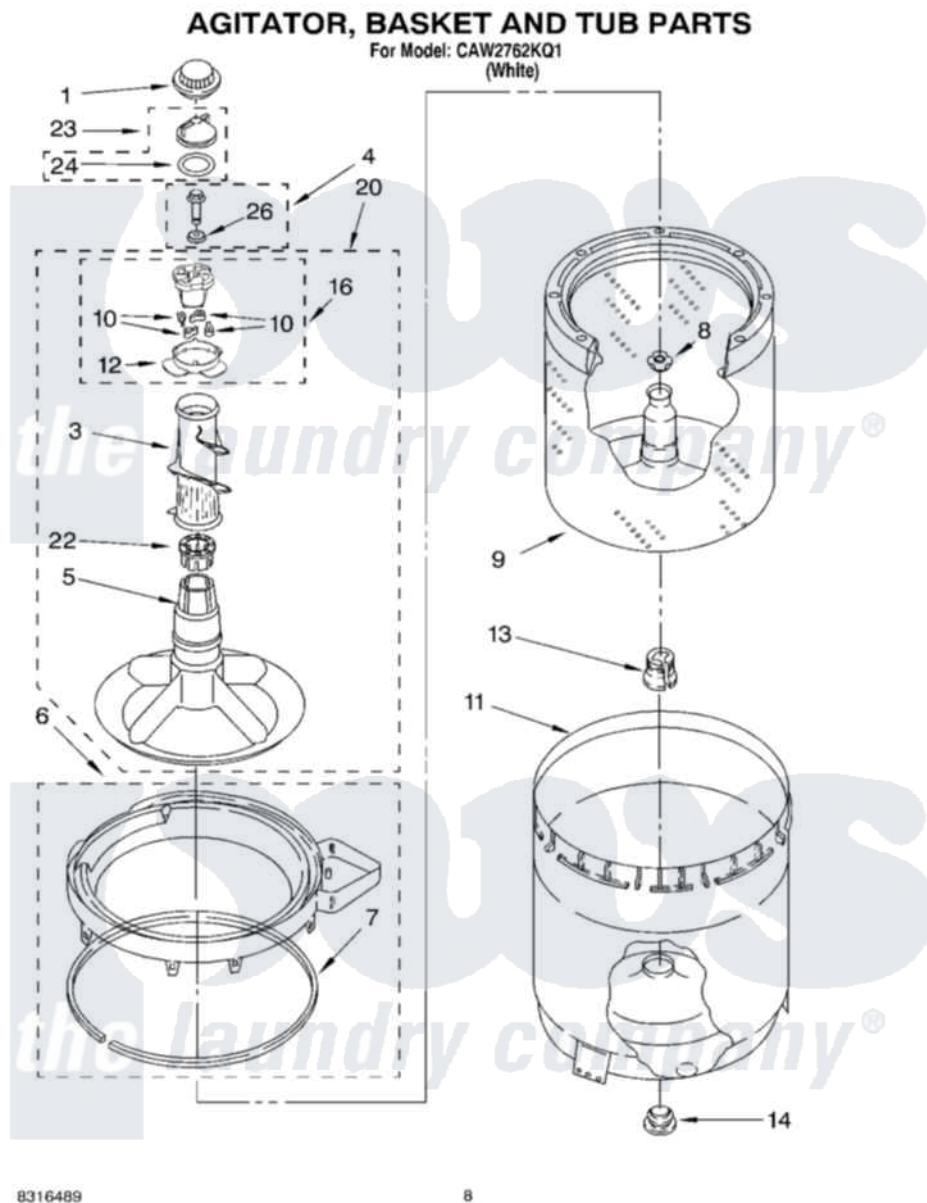

Whirlpool CAW2762KQ1 05 - AGITATOR, BASKET AND TUB PARTS

Whirlpool [Commercial Whirlpool CAW2762KQ1 Washer Parts](#) Parts Diagram 05 - AGITATOR, BASKET AND TUB PARTS

[Click on the part number to view part](#)

Item	Original Part Number	Replaced By	Status	Part Description
1	3355758			Cap, Agitator
3	3363003			Mover, Clothes
4	358237			Screw And Washer
5	3347288			Agitator
6	8316263			Tub Ring And Gasket
7	3359585	3976308		Gasket, Tub Ring
8	21366			Nut, Spanner
9	3951989	W10389329		Clothes Container, Assembly
10	3366877	80040		Dog-Agitator
11	63849			Strain Relief, Power Cord
12	3363661			Bearing, Driven Cam
13	389140			Tub Block, Basket Drive
14	383727			Gasket, Centerpod
16	3363663	285811		Cam-Agitator
20	3946501			Agitator, Assembly
22	3350389	285587		Washer