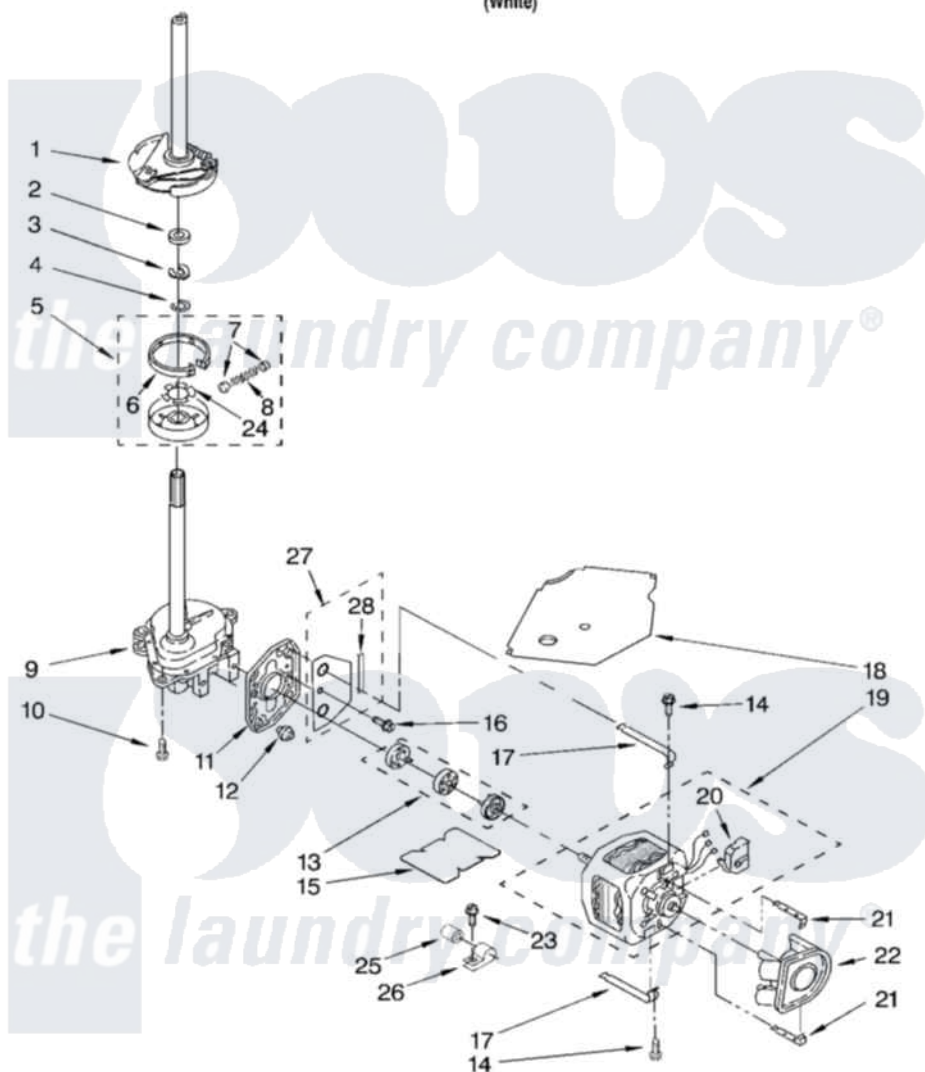

Whirlpool CAW2762KQ1 06 - BRAKE, CLUTCH, GEARCASE, MOTOR AND PUMP PARTS

BRAKE, CLUTCH, GEARCASE, MOTOR AND PUMP PARTS

For Model: CAW2762KQ1
(White)

8316489

10

Whirlpool [Commercial Whirlpool CAW2762KQ1 Washer Parts](#) Parts Diagram 06 - BRAKE, CLUTCH, GEARCASE, MOTOR AND PUMP PARTS
Click on the part number to view part

Item	Original Part Number	Replaced By	Status	Part Description
1	388952	285792		Basketdrive
2	63292			Washer, Spin Tube Thrust
3	62697	W10080230		Ring, Spin Tube Support
4	63283	285353		Ring
5	8299642			Clutch
6	3951993			Band And Lining, Clutch
7	62646			Cap, Clutch Spring
8	3946846	8559387		Spring And Damper Assembly
9	3360630	3360629		Gearcase
10	3357334	3400516		Screw Anti-Rattle
11	62611			Plate, Motor Mount To Gearcase
12	62691			Grommet, Motor
13	285852	285852A		Coupling
14	3387485	273556		Screw, 10-16 X 5/8

15	3946532		Shield, Motor
16	3400516		Screw Anti-Rattle
17	3349637	W10086010	Retainer, Motor
18	3362089		Shield, Tub To Motor
19	661600		Motor, Main Drive
20	62850	8529896	Switch, Main Drive Motor
21	62700	8546127	Retainer, Pump
22	3363892		Pump, Complete
23	62863	3390631	Screw, 10-16 X 3/8
24	3355454		Clip, Main Drive
25	661606	8572717	Capacitor, Motor Start
26	357030		Clamp, Capacitor
27	3953825		Shield And Edge Protector
28	303294	3367669	Protector, Edge