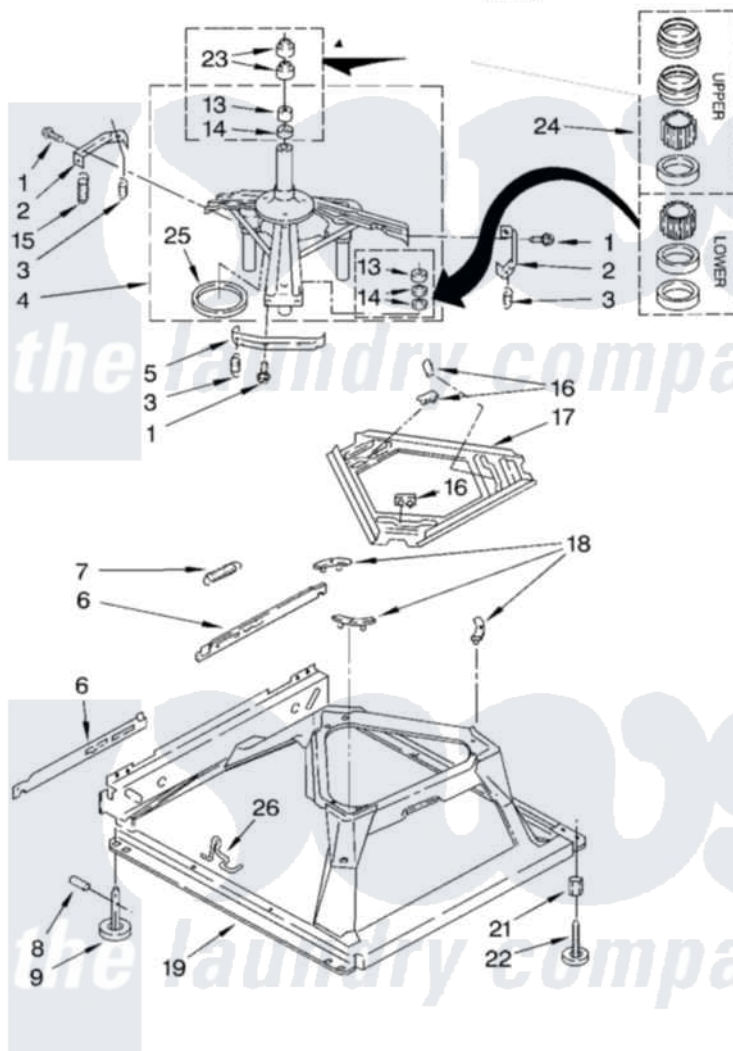

Whirlpool CAW2762KQ1 07 - MACHINE BASE PARTS

MACHINE BASE PARTS

For Model: CAW2762KQ1
(White)

11

8316489

Whirlpool Commercial Whirlpool CAW2762KQ1 Washer Parts Parts Diagram 07 - MACHINE BASE PARTS

[Click on the part number to view part](#)

| Item | Original Part Number | Replaced By | Status | Part Description |
|------|-------------------------|---------------------------|--------|--------------------------|
| 1 | 3400076 | | | Screw, Bracket Mounting |
| 2 | 64067 | | | Bracket, Spring Outer |
| 3 | 63907 | | | Spring, Suspension |
| 4 | 3362087 | 280184 | | Support |
| 5 | 64065 | | | Bracket, Spring Outer |
| 6 | 63466 | | | Link, Leveling Mechanism |
| 7 | 62597 | 8316845 | | Spring |
| 8 | 62837 | | | Pin, Knurled |
| 9 | 62596 | 285244 | | Feet-Leveling |
| 13 | 3347047 | 8546455 | | Bearing, Centerpost |
| 14 | 357409 | 359449 | | Seal, Agitator Shaft |
| 15 | 388492 | W10250667 | | Spring, Counterweight |
| 16 | 62568 | 285219 | | Pad |
| 17 | 3946509 | | | Plate, Suspension |
| 18 | 3363660 | 285744 | | Pad |
| 19 | 3946512 | 285771 | | Base |

| | | | |
|----|-------------------------|---------------------------|-----------------------------|
| 21 | 3359452 | | Nut, Lock |
| 22 | 389102 | W10001130 | Foot, Leveling |
| 23 | 356934 | 8577376 | Seal, Centerpost |
| 24 | 285203 | | Centerpost Bearing Kit |
| 25 | 63134 | | Ring, Sound Deadening |
| 26 | 63806 | W10145155 | Retainer, Suspension Spring |