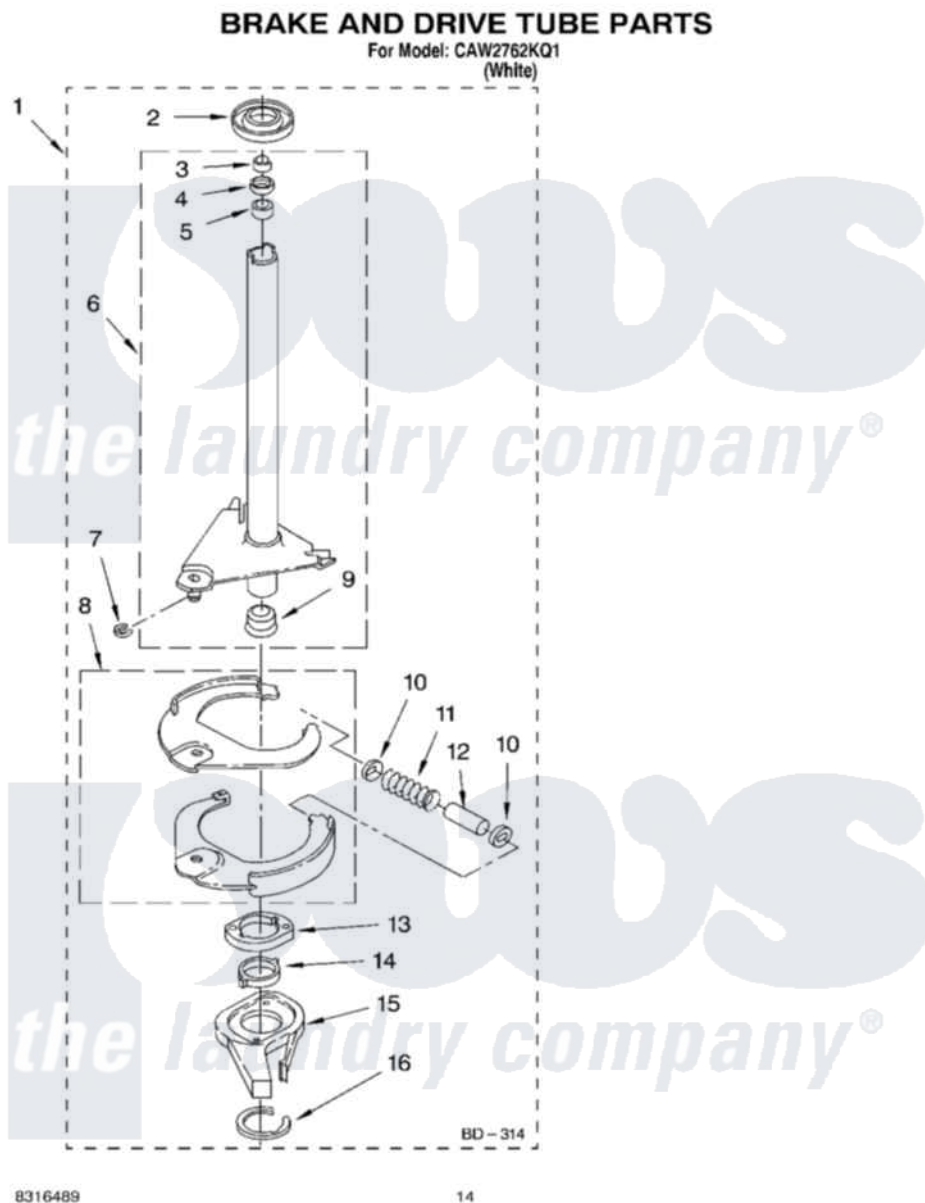

Whirlpool CAW2762KQ1 09 - BRAKE AND DRIVE TUBE PARTS

8316489

14

Whirlpool Commercial Whirlpool CAW2762KQ1 Washer Parts Parts Diagram 09 - BRAKE AND DRIVE TUBE PARTS

[Click on the part number to view part](#)

Item	Original Part Number	Replaced By	Status	Part Description
1	388951	285792		Basketdrive
2	62658			Ring, Thrust
3	91939			Seal, Shaft
4	356427			Seal, Spin Pinion
5	356937			Spacer, Drive Tube
6	64027	64208		Tube-Spin
7	64035	W10083190		Ring, Retaining
8	64232	285438		Shoe-Brake
9	62703	8546462		"T" Bearing, Spin Tube
10	62648	285658		Sleeve
11	62647		Not Available	Spring, Brake
12	62909	285658		Sleeve
13	63023	8546461		Cam, Brake Release
14	63022			Sleeve, Cam
15	64194	285790		Lining
16	90368	W10083200		Ring, Retaining

" N/A

Not Available

FOLLOWING PARTS NOT
ILLUSTRATED

" [285208](#)

Lubricant