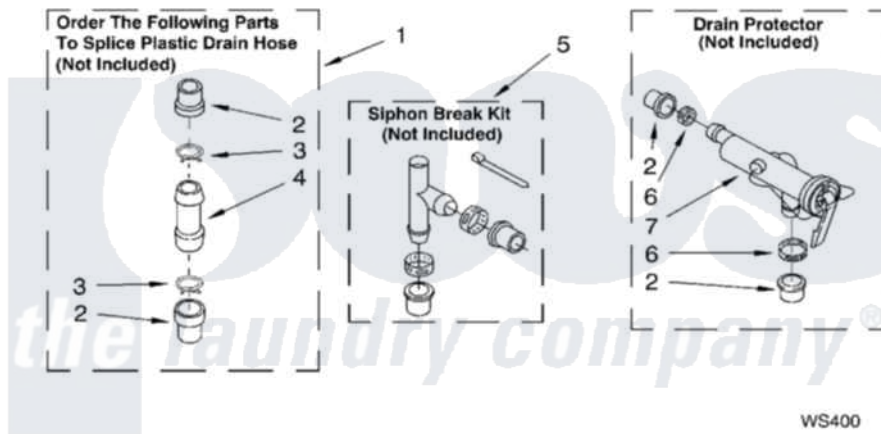

WATER SYSTEM PARTS

For Model: CAW2762KQ1
(White)

8316489

16

Whirlpool [Commercial Whirlpool CAW2762KQ1 Washer Parts](#) Parts Diagram 11 - WATER SYSTEM PARTS
Click on the part number to view part

Item	Original Part Number	Replaced By	Status	Part Description
1	285442			Water System Parts
2	285321			Water System Parts
3	370447	285655		Clamp, Hose
4	16272			Connector, Straight
5	285320			Water System Parts
6	65349	285655		Clamp, Hose
7	367031			Water System Parts