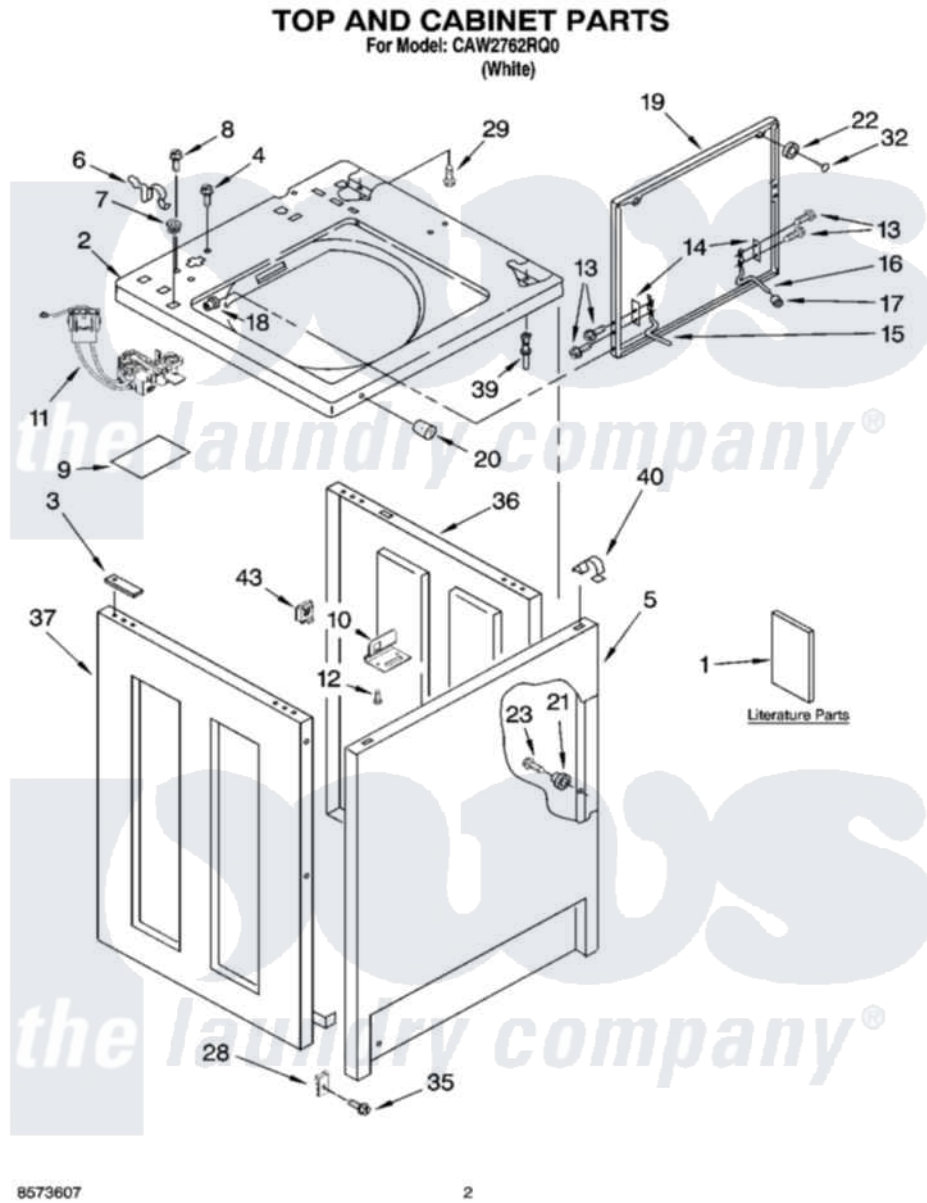

Whirlpool CAW2762RQ0 01 - TOP AND CABINET PARTS

Whirlpool Commercial Whirlpool CAW2762RQ0 Washer Parts Parts Diagram 01 - TOP AND CABINET PARTS
Click on the part number to view part

Item	Original Part Number	Replaced By	Status	Part Description
1	8524739		Not Available	Installation Instructions
"	8575005			Wiring Diagram
"	8573607			Repair Parts List
2	8524688			Top
3	3353950			Spacer, Cabinet To Top
4	3351614			Screw, Gearcase Cover Mounting
5	3358500			Panel, Front
6	62780			Clip, Top And Cabinet And Rear Panel
7	358473			Nut, Push-In
8	3400611			Screw And Washer, Lid Switch
9	3953152			Shield, Pressure Switch
10	3353948			Bracket, Lock
11	8054980			Switch, Lid
12	63554			Rivet
13	355274	W10119828		Screw, Lid Hinge Mounting

14	21097		Pad, Lid Hinge
15	8524784		Hinge, Lid
16	54583		Hinge, Lid
17	19119		Bumper, Lid Hinge
18	21258		Bearing, Lid Hinge
19	8316257	W10193854W10193854	Lid
20	387371		Lock, Plug Also Available
21	3353812		Locator
22	356908		Bumper, Lid
23	718258	9741232	Screw, 8-18 X 5/8
28	W10004930		Clip, U-Bend
29	3353993		Screw 10-16 X .690
32	356907		Rivet, Plastic
35	3393258	3373329D	Screw
36	3976380		Panel, Right Hand
37	3976382		Panel, Left Hand
39	3353949		Pin, Locator
40	18776		Lock, Front Top
43	90406		Cage Nut, 5/16-18