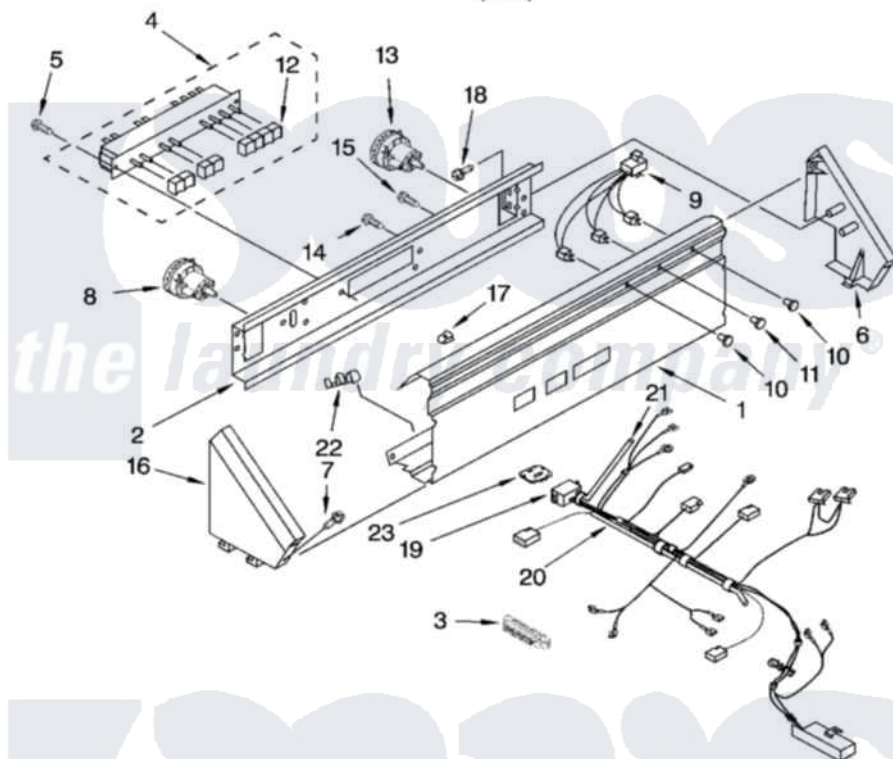

# Whirlpool CAW2762RQ0 02 - CONTROL PANEL PARTS

## CONTROL PANEL PARTS

For Model: CAW2762RQ0  
(White)

8573607

4

Whirlpool [Commercial Whirlpool CAW2762RQ0 Washer Parts](#) Parts Diagram 02 - CONTROL PANEL PARTS  
Click on the part number to view part

Item	Original Part Number	Replaced By	Status	Part Description
1	<a href="#">8576769</a>			Panel, Console
2	<a href="#">3978858</a>			Bracket, Control
3	<a href="#">3349494</a>			Connector, Etc
4	<a href="#">3954774</a>			Switch, Cycle Selector
5	<a href="#">3390646</a>	<a href="#">W10139210</a>		Screw, 8-18 X 5/16
6	<a href="#">3949740</a>			End Cap
7	<a href="#">8281182</a>			Screw, 8-18 X 1 1/4
8	8573825	<a href="#">W10351806</a>		Switch-WL
9	<a href="#">3352457</a>			Lights, Indicator
10	<a href="#">3348109</a>			Lens Light
11	<a href="#">3348110</a>			Lens, Yellow
12	<a href="#">8316433</a>			Pushbutton
13	8524802	<a href="#">W10339319</a>		Switch-WL
14	<a href="#">3400073</a>			Screw, Ground
15	<a href="#">90767</a>			Screw, 8A X 3/8 HeX Washer Head Tapping
16	<a href="#">3949734</a>	<a href="#">W10096320</a>		Cap, End

17	<a href="#">689559</a>		Nut, Push-In
18	97787	<a href="#">W10109200</a>	Screw, Baffle Mounting
19	<a href="#">3957378</a>		Harness, Wiring
20	8524801	<a href="#">353244</a>	Hose, Pressure Switch
21	8524791	<a href="#">353244</a>	Hose, Pressure Switch
22	357572	<a href="#">W10113937</a>	Clip, Grounding
23	3955787	<a href="#">3955728</a>	Control, Etc