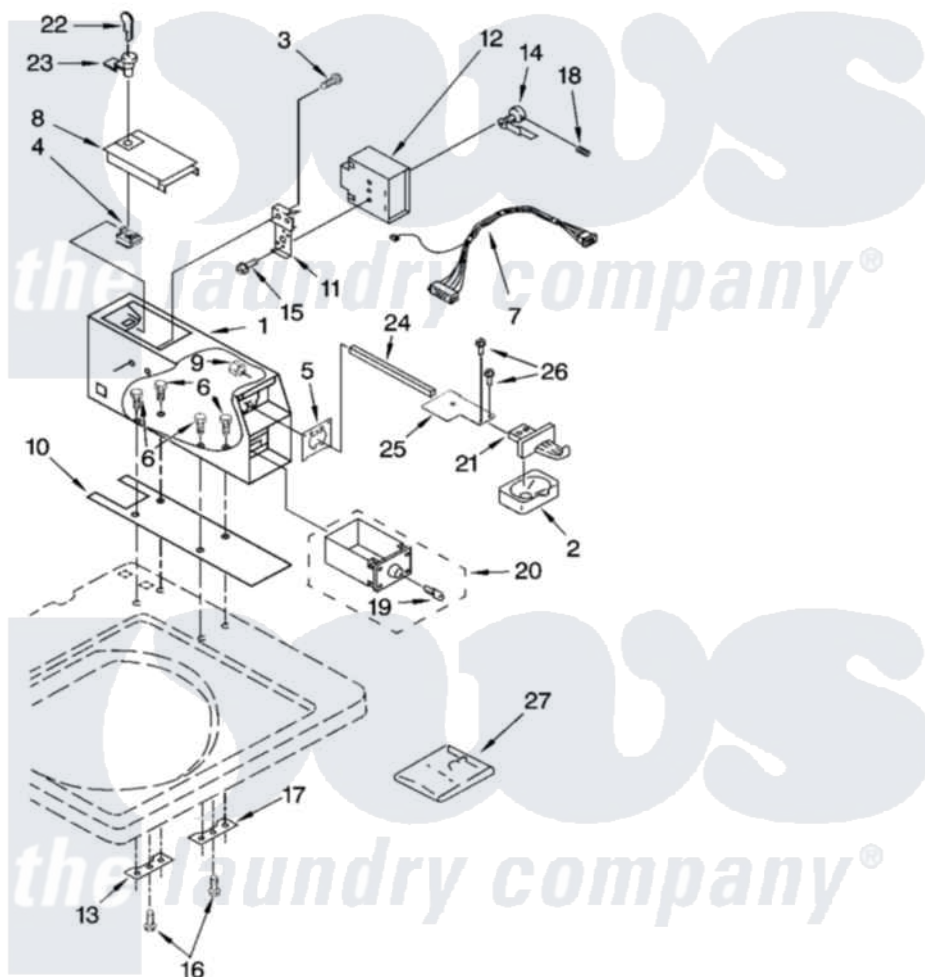

**METER CASE PARTS**

For Model: CAW2762RQ0  
(White)

Whirlpool [Commercial Whirlpool CAW2762RQ0 Washer Parts](#) Parts Diagram 03 - METER CASE PARTS  
Click on the part number to view part

Item	Original Part Number	Replaced By	Status	Part Description
1	<a href="#">3406994</a>			Case, Meter
2	<a href="#">385421</a>			Funnel, Coin
3	<a href="#">339805</a>			Screw, 10-32 X 3/16
4	<a href="#">90406</a>			Cage Nut, 5/16-18
5			Not Available	
6	<a href="#">3353994</a>			Bolt, Meter Case Mounting
"	<a href="#">3349065</a>			Bolt, Meter Case Mounting
7	<a href="#">3955640</a>			Wire Harness, Timer
8	<a href="#">3351136</a>			Service Door Assembly
9	<a href="#">3400029</a>			Nut, Adapter Plate
10	<a href="#">3954812</a>			Cushion, Meter Case
11	<a href="#">385575</a>			Bracket, Timer
12	<a href="#">8575004</a>			Timer, 60 Hz
13	<a href="#">3353813</a>			Plate, Mounting
14	<a href="#">385571</a>			Clutch, Timer
"	<a href="#">354987</a>			Ring, Retaining

15	<a href="#">3400064</a>		Screw, Timer Mounting
16	<a href="#">98445</a>		Screw, 10-16 X 3/4
17	3347825	<a href="#">3353813</a>	Plate, Mounting
18	98654	<a href="#">8533976</a>	Set Screw
"	33001508	<a href="#">W10169313</a>	Switch-Dor
19	BLANK	Not Available	Key, Money Box
20	8316525	<a href="#">4396671</a>	Box
21	<a href="#">8316520</a>		Slide Mechanism Inserts
22	358288	<a href="#">4396669</a>	Key
23	8316526	<a href="#">4396668</a>	Lock-Cam
24	8318517	<a href="#">8576635</a>	Bolt
25	<a href="#">8316522</a>		Extension
26	<a href="#">3400086</a>		Screw, 10-32 X 3/8
27	8316524	<a href="#">4396670</a>	Kit