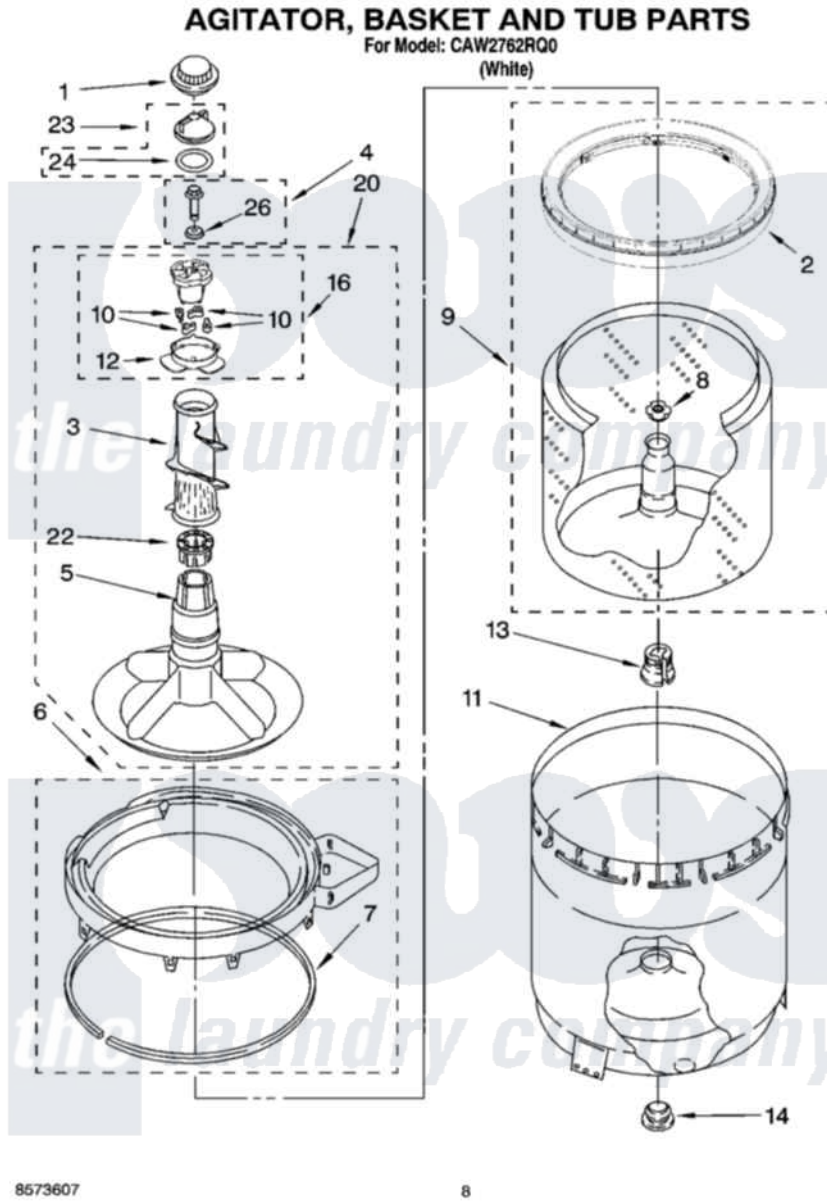

Whirlpool CAW2762RQ0 05 - AGITATOR, BASKET AND TUB PARTS

Whirlpool [Commercial Whirlpool CAW2762RQ0 Washer Parts](#) Parts Diagram 05 - AGITATOR, BASKET AND TUB PARTS

[Click on the part number to view part](#)

Item	Original Part Number	Replaced By	Status	Part Description
1	3355758			Cap, Agitator
2	8519788	387240		Ring, Balance
3	3363003			Mover, Clothes
4	358237			Screw And Washer
5	3347288			Agitator
6	8528150	W10445870		Ring-Tub
7	3976308			Gasket, Tub Ring
8	21366			Nut, Spanner
9	8526017	W10389329		Clothes Container, Assembly
10	3366877	80040		Dog-Agitator
11	63849			Strain Relief, Power Cord
12	3363661			Bearing, Driven Cam
13	389140			Tub Block, Basket Drive
14	383727			Gasket, Centerpodt
16	3363663	285811		Cam-Agitator
20	3946501			Agitator, Assembly