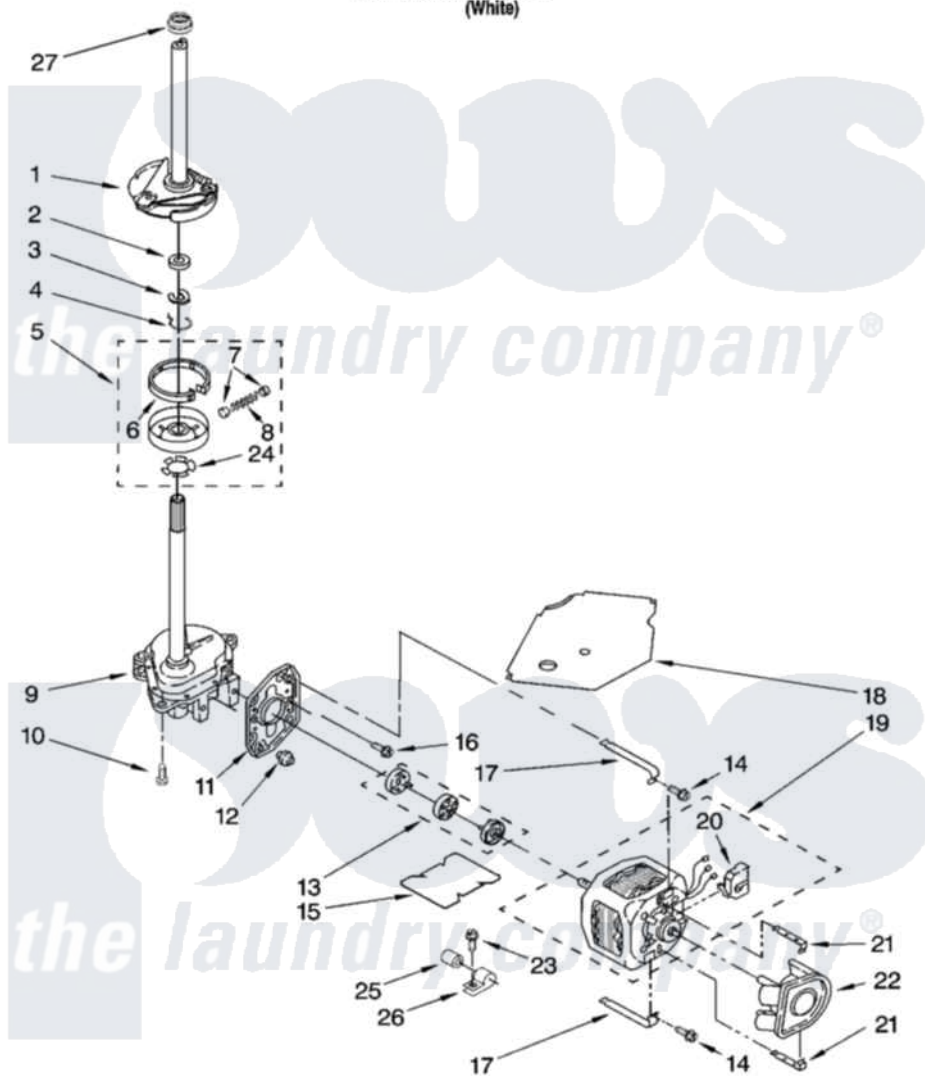

Whirlpool CAW2762RQ0 06 - BRAKE, CLUTCH, GEARCASE, MOTOR AND PUMP PARTS

BRAKE, CLUTCH, GEARCASE, MOTOR AND PUMP PARTS

For Model: CAW2762RQ0
(White)

8573607

10

Whirlpool [Commercial Whirlpool CAW2762RQ0 Washer Parts](#) Parts Diagram 06 - BRAKE, CLUTCH, GEARCASE, MOTOR AND PUMP PARTS
Click on the part number to view part

Item	Original Part Number	Replaced By	Status	Part Description
1	388952	285792		Basketdrive
2	63292			Washer, Spin Tube Thrust
3	62697	W10080230		Ring, Spin Tube Support
4	63283	285353		Ring
5	8299642			Clutch
6	3951993			Band And Lining, Clutch
7	62646			Cap, Clutch Spring
8	8559387			Spring And Damper Assembly
9	3360630	3360629		Gearcase
10	3357334	3400516		Screw Anti-Rattle
11	62611			Plate, Motor Mount To Gearcase
12	62691			Grommet, Motor
13	285852	285852A		Coupling
14	3387485	273556		Screw, 10-16 X 5/8

15	3946532		Shield, Motor
16	3400516		Screw Anti-Rattle
17	3349637	W10086010	Retainer, Motor
18	3362089		Shield, Tub To Motor
19	661600		Motor, Main Drive
20	62850	8529896	Switch, Main Drive Motor
21	8546127		Retainer, Pump
22	3363394		Pump
23	62863	3390631	Screw, 10-16 X 3/8
24	3355454		Clip, Main Drive
25	661606	8572717	Capacitor, Motor Start
26	357030		Clamp, Capacitor
27	91939		Seal, Shaft