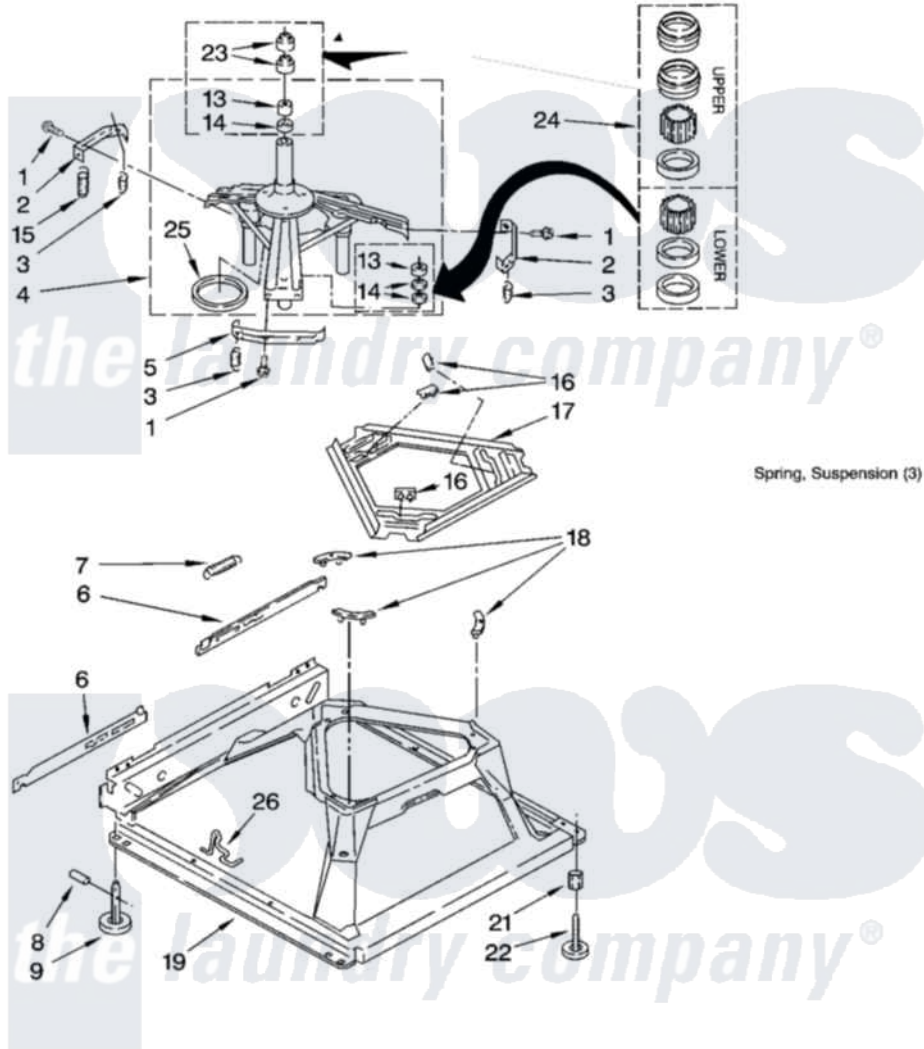

## MACHINE BASE PARTS

For Model: CAW2762RQ0  
(White)

11

8573607

Whirlpool Commercial Whirlpool CAW2762RQ0 Washer Parts Parts Diagram 07 - MACHINE BASE PARTS  
Click on the part number to view part

| Item | Original Part Number    | Replaced By               | Status | Part Description         |
|------|-------------------------|---------------------------|--------|--------------------------|
| 1    | <a href="#">3400076</a> |                           |        | Screw, Bracket Mounting  |
| 2    | <a href="#">64067</a>   |                           |        | Bracket, Spring Outer    |
| 3    | <a href="#">63907</a>   |                           |        | Spring, Suspension       |
| 4    | 8575214                 | <a href="#">280184</a>    |        | Support                  |
| 5    | <a href="#">64065</a>   |                           |        | Bracket, Spring Outer    |
| 6    | <a href="#">63466</a>   |                           |        | Link, Leveling Mechanism |
| 7    | 62597                   | <a href="#">8316845</a>   |        | Spring                   |
| 8    | <a href="#">62837</a>   |                           |        | Pin, Knurled             |
| 9    | 62596                   | <a href="#">285244</a>    |        | Feet-Leveling            |
| 13   | <a href="#">8546455</a> |                           |        | Bearing, Centerpost      |
| 14   | 357409                  | <a href="#">359449</a>    |        | Seal, Agitator Shaft     |
| 15   | 388492                  | <a href="#">W10250667</a> |        | Spring, Counterweight    |
| 16   | 62568                   | <a href="#">285219</a>    |        | Pad                      |
| 17   | <a href="#">3946509</a> |                           |        | Plate, Suspension        |
| 18   | 3363660                 | <a href="#">285744</a>    |        | Pad                      |
| 19   | 3946512                 | <a href="#">285771</a>    |        | Base                     |