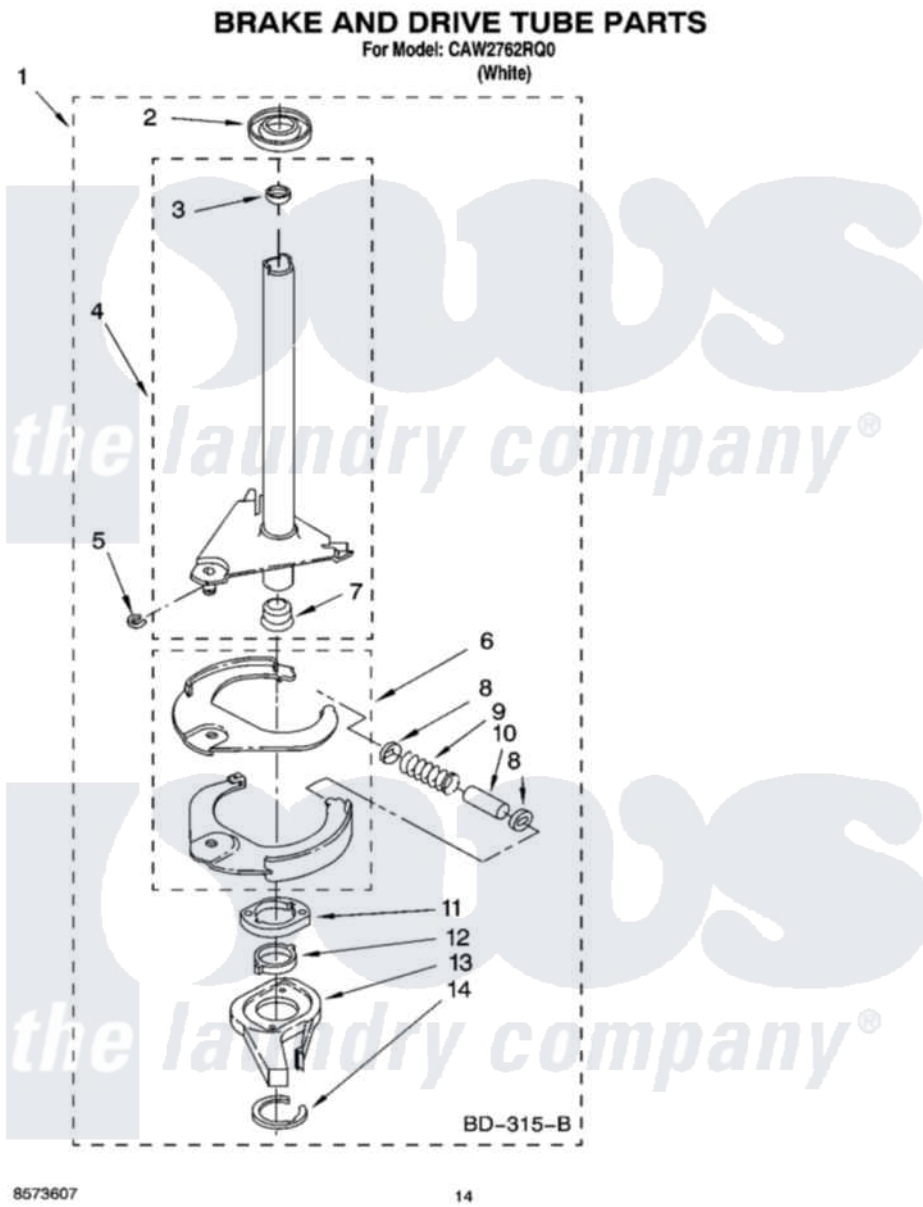

# Whirlpool CAW2762RQ0 09 - BRAKE AND DRIVE TUBE PARTS

Whirlpool [Commercial Whirlpool CAW2762RQ0 Washer Parts](#) Parts Diagram 09 - BRAKE AND DRIVE TUBE PARTS  
Click on the part number to view part

Item	Original Part Number	Replaced By	Status	Part Description
1	388952	<a href="#">285792</a>		Basketdrive
2	<a href="#">62658</a>			Ring, Thrust
3	<a href="#">356427</a>			Seal, Spin Pinion
4	64027	<a href="#">64208</a>		Tube-Spin
5	64035	<a href="#">W10083190</a>		Ring, Retaining
6	64232	<a href="#">285438</a>		Shoe-Brake
7	62703	<a href="#">8546462</a>		"T" Bearing, Spin Tube
8	3353956	<a href="#">285658</a>		Sleeve
9	387806		Not Available	Spring, Brake
10	3355360	<a href="#">285658</a>		Sleeve
11	<a href="#">661516</a>	<a href="#">8546461</a>		Cam, Brake Release
12	<a href="#">63022</a>			Sleeve, Cam
13	64194	<a href="#">285790</a>		Lining
14	<a href="#">90368</a>	<a href="#">W10083200</a>		Ring, Retaining
"	BLANK		Not Available	Following Parts Not Illustrated
"	<a href="#">285208</a>			Lubricant