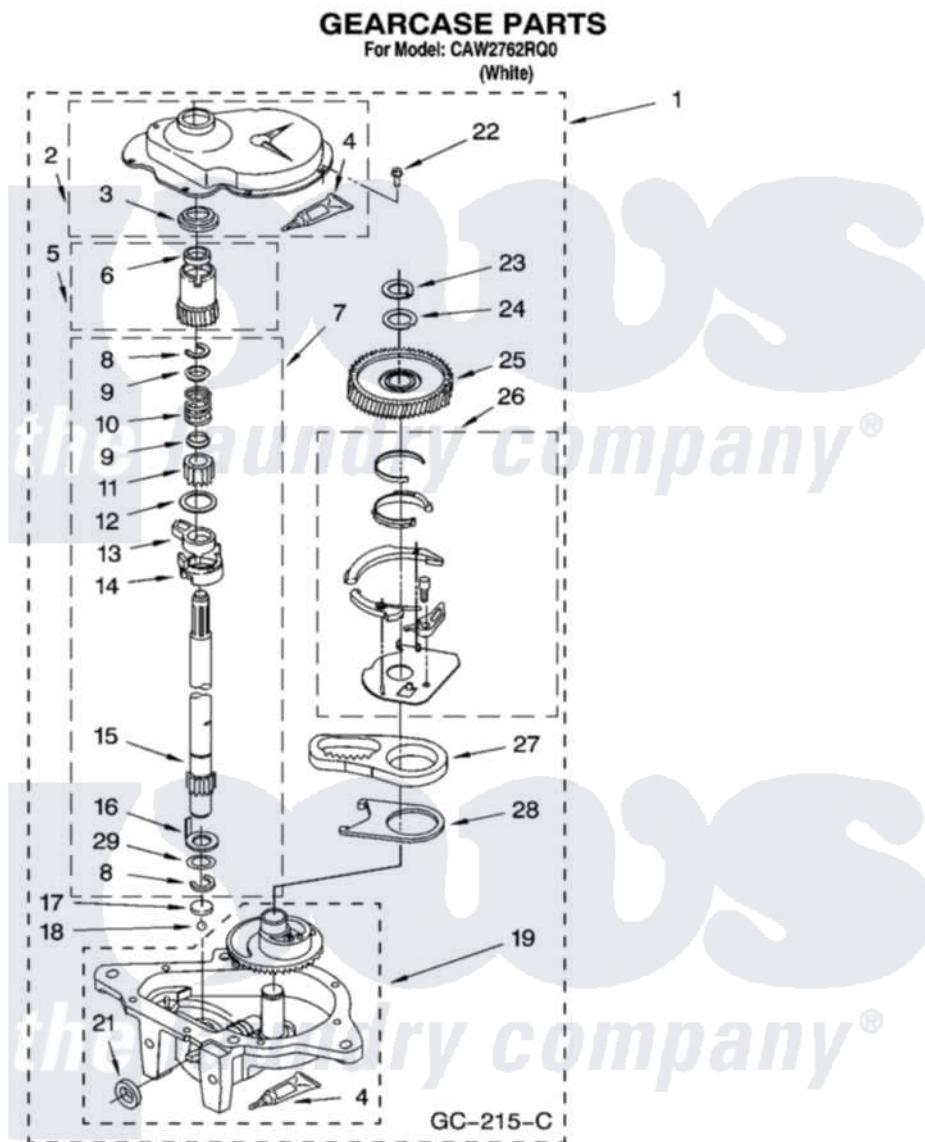

Whirlpool CAW2762RQ0 10 - GEARCASE PARTS

15

8573607

Whirlpool [Commercial Whirlpool CAW2762RQ0 Washer Parts](#) Parts Diagram 10 - GEARCASE PARTS
Click on the part number to view part

Item	Original Part Number	Replaced By	Status	Part Description
1	3360630	3360629		Gearcase
2	285202			Cover, Gearcase
3	3349985			Seal, Gearcase Cover
4	285195			Sealer Sealer, Gasket
5	63320	285362		Gear and Pinion
6	356427			Seal, Spin Pinion
7	389387			Shaft, Agitator
8	90369		Not Available	Ring, Retaining (2)
9	62677			Retainer, Spring
10	62676			Spring, Agitator
11	63273	285509		Shaft, Agitator
12	62619			Washer, Agitator Gear
13	62580	285206		Cam-Agitator
14	62581	285206		Cam-Agitator
15	285509			Shaft, Agitator
16	62618			Washer, Cam Thrust

17	16018	285205	Bearing
18	85529	285205	Bearing
19	389230	285515	Gearcase
21	285352		Seal Kit, Thrust Plug
22	3351614		Screw, Gearcase Cover Mounting
23	3362552	285765	Ring-Retr
24	285735	285766	Washer Kit, Thrust
25	62570	285362	Gear and Pinon
26	388253	999516	Shelf-Glas
27	3349296	8546456	Rack, Connecting
28	62621		Actuator, Shift
29	388815		Washer, Intermediate 1 3976263 Miscellaneous Parts Bag 2 3976300 Washer, Inlet Hose 3 3366913 Clamp, Hose