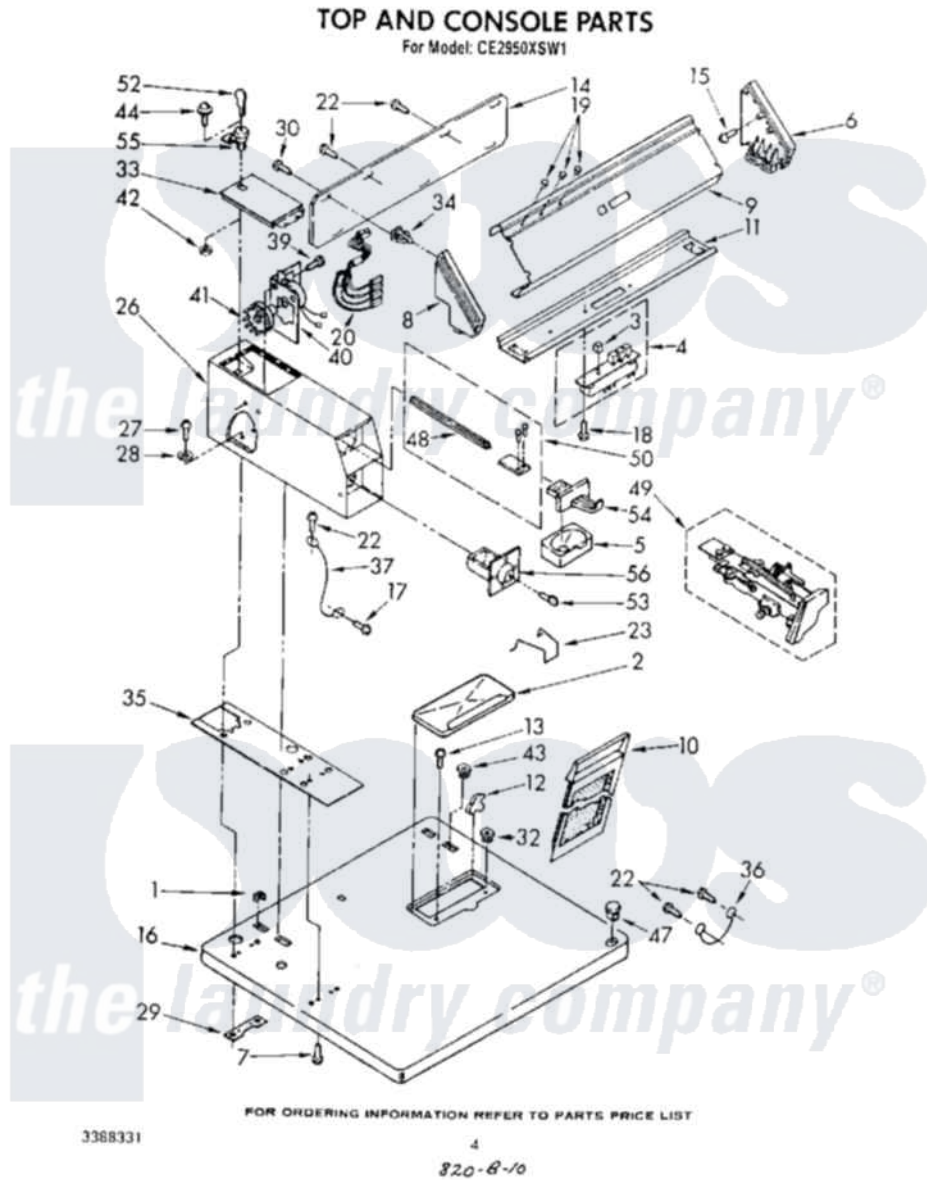

Whirlpool CE2950XSW1 03 - TOP AND CONSOLE

Whirlpool [Commercial Whirlpool CE2950XSW1 Dryer Parts](#) Parts Diagram 03 - TOP AND CONSOLE
Click on the part number to view part

Item	Original Part Number	Replaced By	Status	Part Description
1	358472			Stop, Push-In Top
2	688150	697367		Cover
"	689313		Not Available	Cover, Lint Screen (Golden Harvest)
"	689310	697368		Cover
3	3348587			Button, Pushbutton
4	697558	3394075		Switch, Pushbutton
5	385421			Funnel, Coin
6	63795	285653		Endcap
7	98445			Screw, 10-16 X 3/4
8	3347718			End Cap
9	3387362			Panel, Control
10	690634	339392		Screen, Lint
11	3387361	3949733		Bracket, Control
12	339230	3978606		Hinge, Lint Lid
"	339229	W10044470		Hinge, RH
				Screw, For Mtn. Service

13	688983	487240	Screw, For Mtg. Service Capacitor
14	3387978		Panel, Rear Console
15	355326	Not Available	Screw, End Cap To Bracket (4)
16	3390464	3402300	Top
"	3390466	3397291	Top
"	3390465	3402301	Top
17	90767		Screw, 8A X 3/8 HeX Washer Head Tapping
18	695239	965173	Screw, 8 X 3/8 Philps. Round Hd.
19	3348109		Lens Light
20	3388650	Not Available	Lights, Indicator (240 Volts)
22	343641	681414	Screw, 10AB X 1/2
23	3352295		Guide, Drawer
26	3387752	8527844	Case
"	3387754	Not Available	Case, Meter (Golden Harvest)
"	3387753	279995	Case
27	3349065		Bolt, Meter Case Mounting
28	138485		Washer, 5/16
29	3347825	3353813	Plate, Mounting
30	64211	388326	Screw, 8-18 X 1.25
32	98460		Nut, Push-In
33	385757	3351136	Service Door Assembly
"	385760	285880	Door
"	385758	Not Available	Door, Service (Almond)
34	689559		Nut, Push-In
35	3348850	3954812	Cushion, Meter Case
36	690853		Wire, Ground
37	340025	687133	Wire
39	339805		Screw, 10-32 X 3/16
40	3387975	279737	Timer
41	3387974		Timing Cam
"	339855		Timing Cam
"	343777		Timing Cam
42	90406		Cage Nut, 5/16-18
43	358473		Nut, Push-In
44	358409		Screw And Washer
47	387371		Lock, Plug Also Available