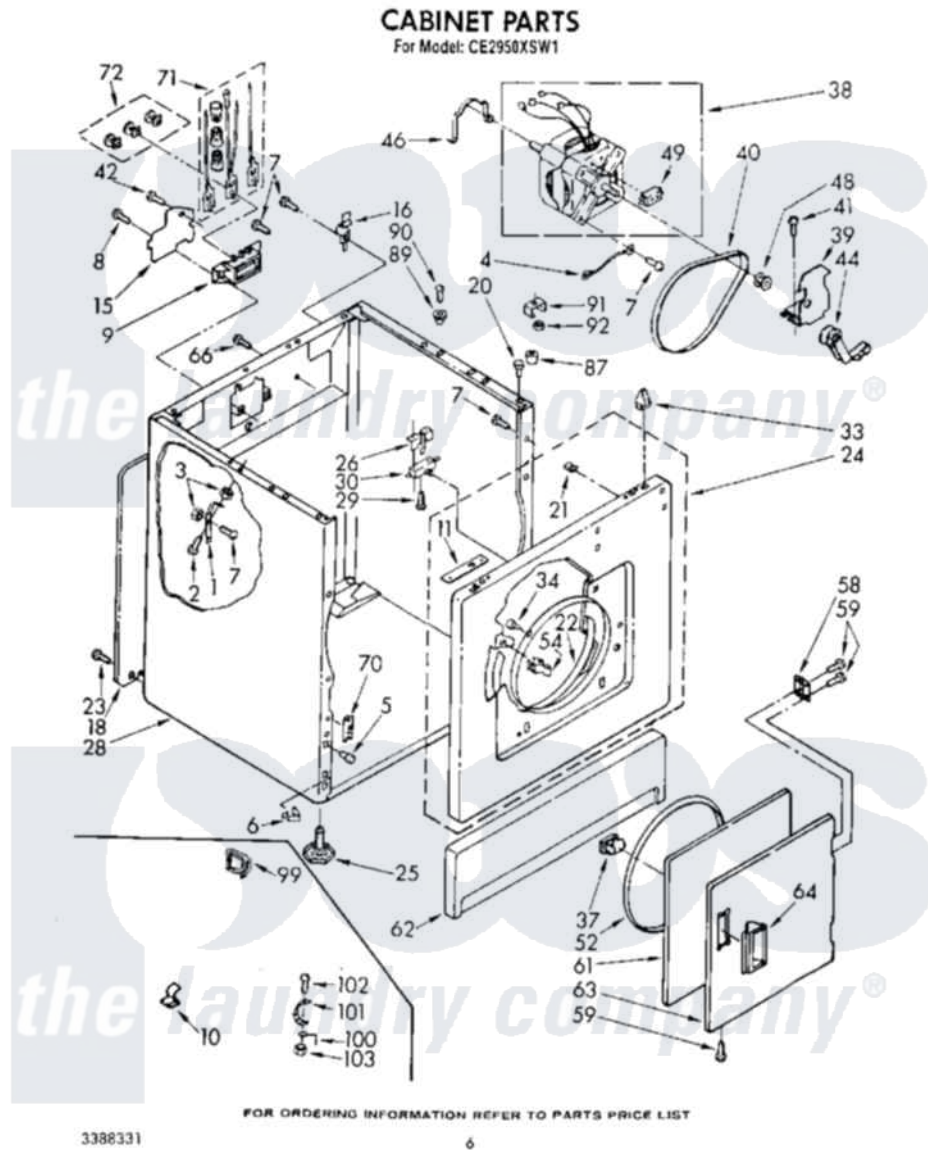

Whirlpool CE2950XSW1 04 - CABINET, WIRING HARNESS

Whirlpool Commercial Whirlpool CE2950XSW1 Dryer Parts Parts Diagram 04 - CABINET, WIRING HARNESS
Click on the part number to view part

Item	Original Part Number	Replaced By	Status	Part Description
1	688074			Bracket, Top Lock
2	354730			Bolt, 5/16-18 X 2 3/4
3	90984			Nut, 5/16-18
4	690236			Wire, Ground
5	238614			Bumper And Isolation
6	342601	279638		Clip
7	343641	681414		Screw, 10AB X 1/2
8	9416643	308685		Side Trim)
9	690261	279320		Block-Term
10	98997			Clip, Harness Following Parts Optional Are Not Supplied On This Whirlpool Model. But Are Available For Purchase.
11	688021	3357341		Bracket, Front Top Lock
15	690893	3396795		Cover, Terminal Block
16	238088	8066217		Hinge, Top
18	346368		Not Available	Panel, Rear