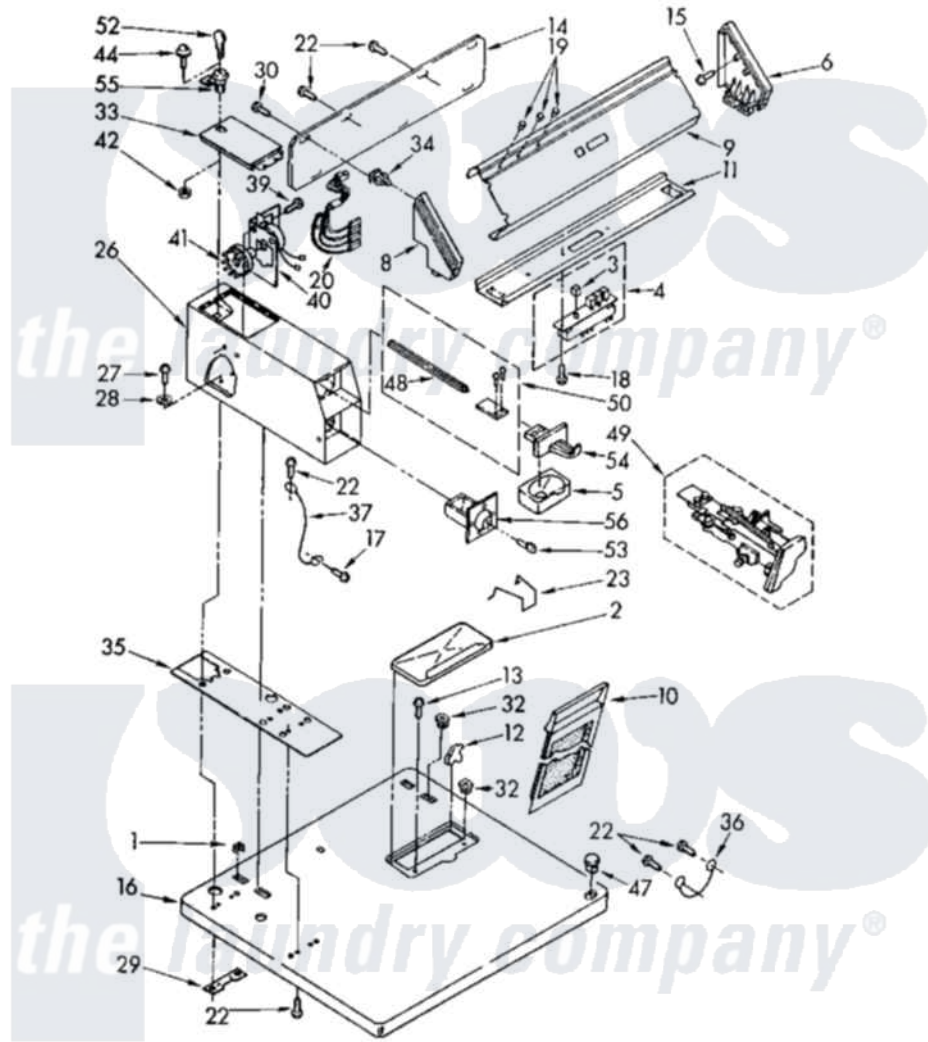

## TOP AND CONSOLE PARTS

For Model: CE2950XSW2

4319347

4

Whirlpool Commercial Whirlpool CE2950XSW2 Dryer Parts Parts Diagram 03 - TOP AND CONSOLE

Click on the part number to view part

Item	Original Part Number	Replaced By	Status	Part Description
1	<a href="#">689559</a>			Nut, Push-In
2	688150	<a href="#">697367</a>		Cover
"	689310	<a href="#">697368</a>		Cover
3	<a href="#">3348587</a>			Button, Pushbutton
4	697558	<a href="#">3394075</a>		Switch, Pushbutton
5	<a href="#">385421</a>			Funnel, Coin
6	63795	<a href="#">285653</a>		Endcap
8	3347710	<a href="#">3347718</a>		End Cap
9	<a href="#">3387362</a>			Panel, Control
10	690634	<a href="#">339392</a>		Screen, Lint
11	4319335	<a href="#">3949733</a>		Bracket, Control
12	339230	<a href="#">3978606</a>		Hinge, Lint Lid
"	339229	<a href="#">W10044470</a>		Hinge, RH
13	688983	<a href="#">487240</a>		Screw, For Mtg. Service Capacitor
14	4319339	<a href="#">3387978</a>		Panel, Rear Console
				Screw, End Cap To Bracket