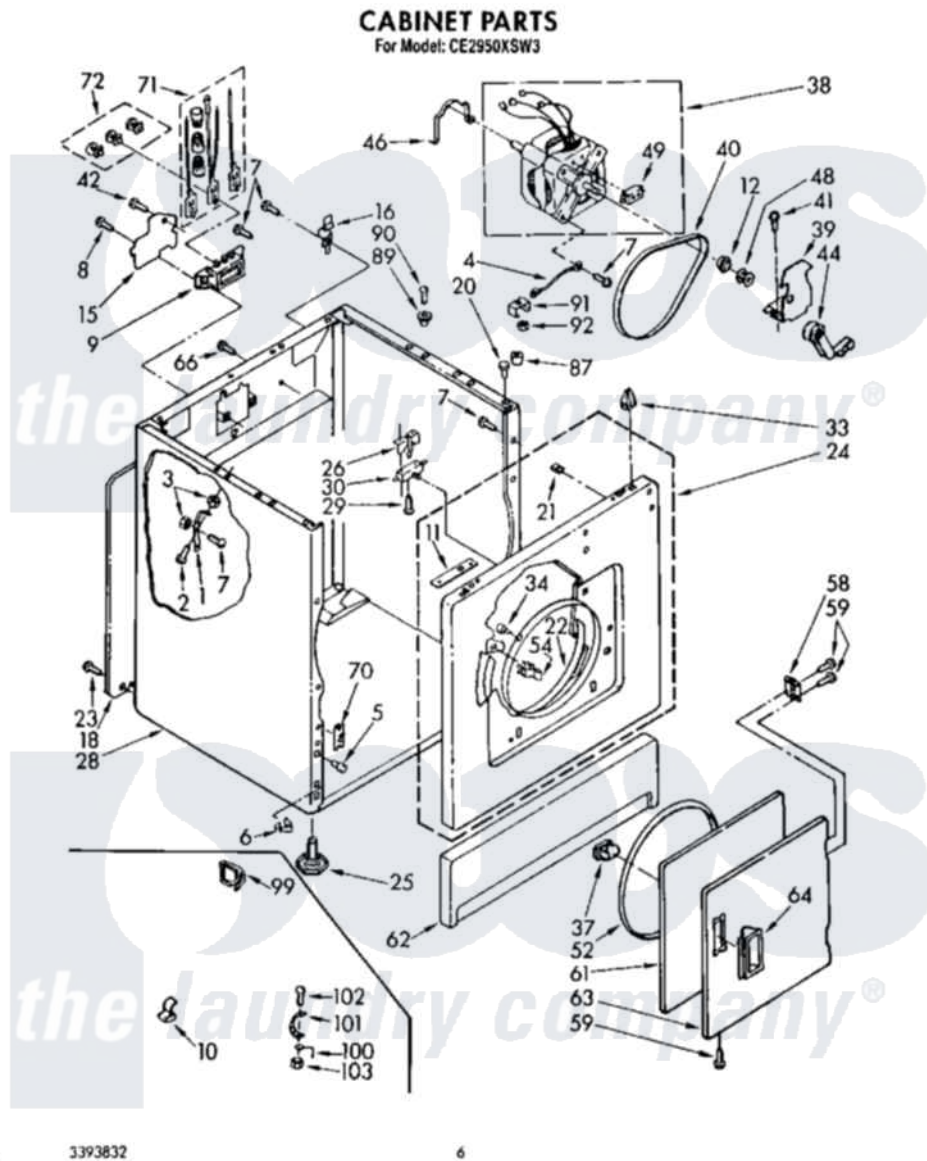

Whirlpool CE2950XSW3 04 - CABINET

Whirlpool Commercial Whirlpool CE2950XSW3 Dryer Parts Parts Diagram 04 - CABINET

Click on the part number to view part

Item	Original Part Number	Replaced By	Status	Part Description
1	688022	688074		Bracket, Top Lock
2	354730			Bolt, 5/16-18 X 2 3/4
3	90984			Nut, 5/16-18
4	690236			Wire, Ground
5	238614			Bumper And Isolation
6	342601	279638		Clip
7	343641	681414		Screw, 10AB X 1/2
8	9416643	308685		Side Trim)
9	690261	279320		Block-Term
10	98997			Clip, Harness Following Parts Optional Are Not Supplied On This Whirlpool Model. But Are Available For Purchase.
11	688021	3357341		Bracket, Front Top Lock
12	3393657			Restrainer, Belt
15	690893	3396795		Cover, Terminal Block
16	238088	8066217		Hinge, Top