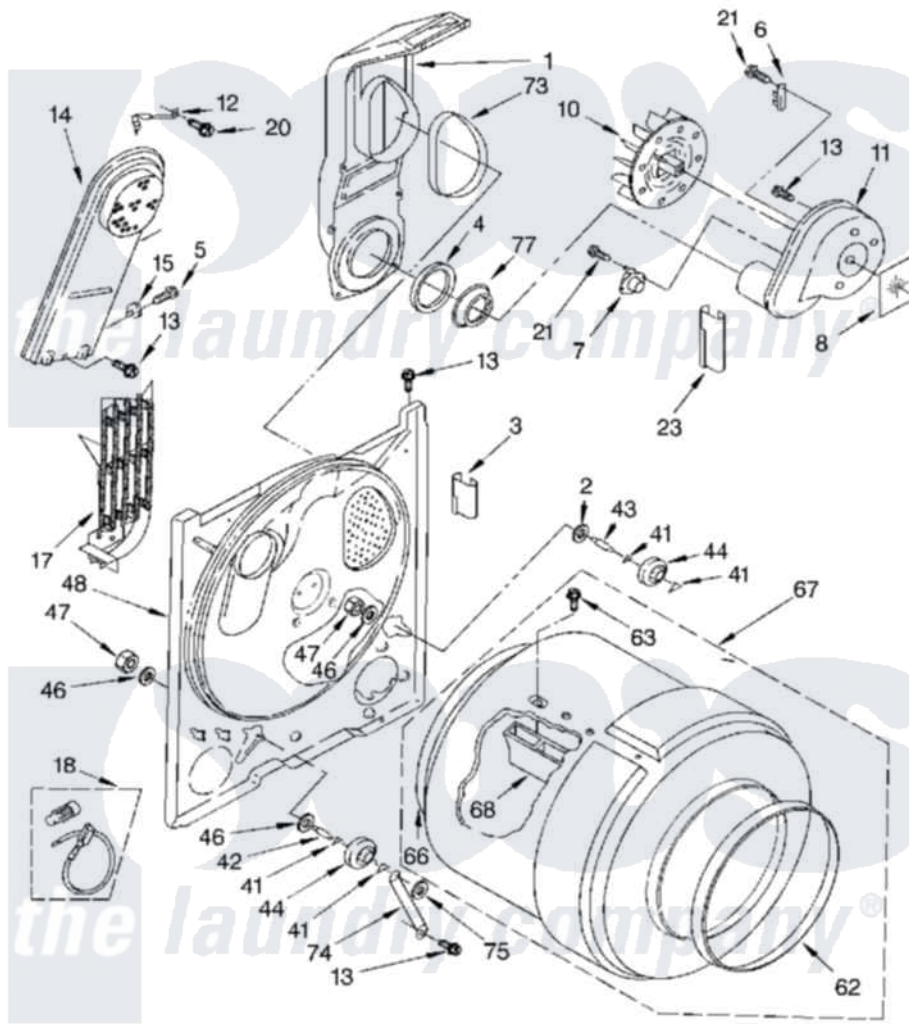

Whirlpool CE2950XYG1 01 - SECTION

BULKHEAD PARTS

For Model: CE2950YF1, CE2950YH1 and CE2950YJ1
(White) (Almond) (Pearl Gold)

COMMERCIAL
ELECTRIC DRYER

8-04 Litho in U.S.A. (www)

1

Part No. 4377273

Whirlpool [Commercial Whirlpool CE2950XYG1 Dryer Parts](#) Parts Diagram 01 - SECTION
Click on the part number to view part

Item	Original Part Number	Replaced By	Status	Part Description
1	694283	279505		Chute
2	3388703			Washer, Support
3	686889			Pad
4	347139			Seal, Lint Chute
5	90767			Screw, 8A X 3/8 HeX Washer Head Tapping
6	3392519			Thermal Limiter
7	3387134			Thermostat, Internal-Bias
8	3392123	3394196		Seal, Blower Shaft
10	694089			Wheel, Blower
11	695081	8577230		Housing, Blower
12	3398161	279771		CLIP
13	343641	681414		Screw, 10AB X 1/2
14	695547			Box, Heater
15	3390291			Thermostat, High Limit 250F
17	3388653	279462		Element
18	279457			Wire Kit, Terminal

20	3400800	489463	Screw, 8-18 X 1/16
21	695239	965173	Screw, 8 X 3/8 Phlps. Round Hd.
23	3392247	686889	Pad
41	690997		Washer, Thrust
42	3399506	W10359270	Shaft, Drum Roller Threads
43	3399507	W10359269	Shaft, Drum Roller Threads
44	3397588	349241T	Support
46	348197		Washer, Support
47	3359452		Nut, Lock
48	3397260	279793	Bulkhead
62	3394508		Ring, Bearing
63	97787	W10109200	Screw, Baffle Mounting
66	337449	239087	Seal
67	3387226	3396775	Drum Assembly
68	342847		Baffle, Drum
73	339956		Seal, Air Duct To Bulkhead
74	348945	3976435	Bracket, Support
75	90296		Nut, Push On
77	696302		Shield, Exhaust
	LIT3395308	Not Available	Instructions, Installation
"	LIT348772	Not Available	Literature Parts (Instructions, Multi-Venting)
"	LIT692257	Not Available	Sheet, Top Lock Instruction
"	LIT3399842		Label, Wiring Diagram
"	72017		Paint, Touch-Up
"	72107		Paint, Touch-Up
"	72110		Paint, Touch-Up 1/2 Oz.
"	350930		Paint, Pressurized Spray B
"	350956		Paint, Spray 13 Oz.
"	261890		Golden Harvest
"	350938		Paint, Pressurized Spray B
"	799344		Paint, Touch-Up)
"	978883		Almond
"	261891	Not Available	Golden Harvest (Uncut)