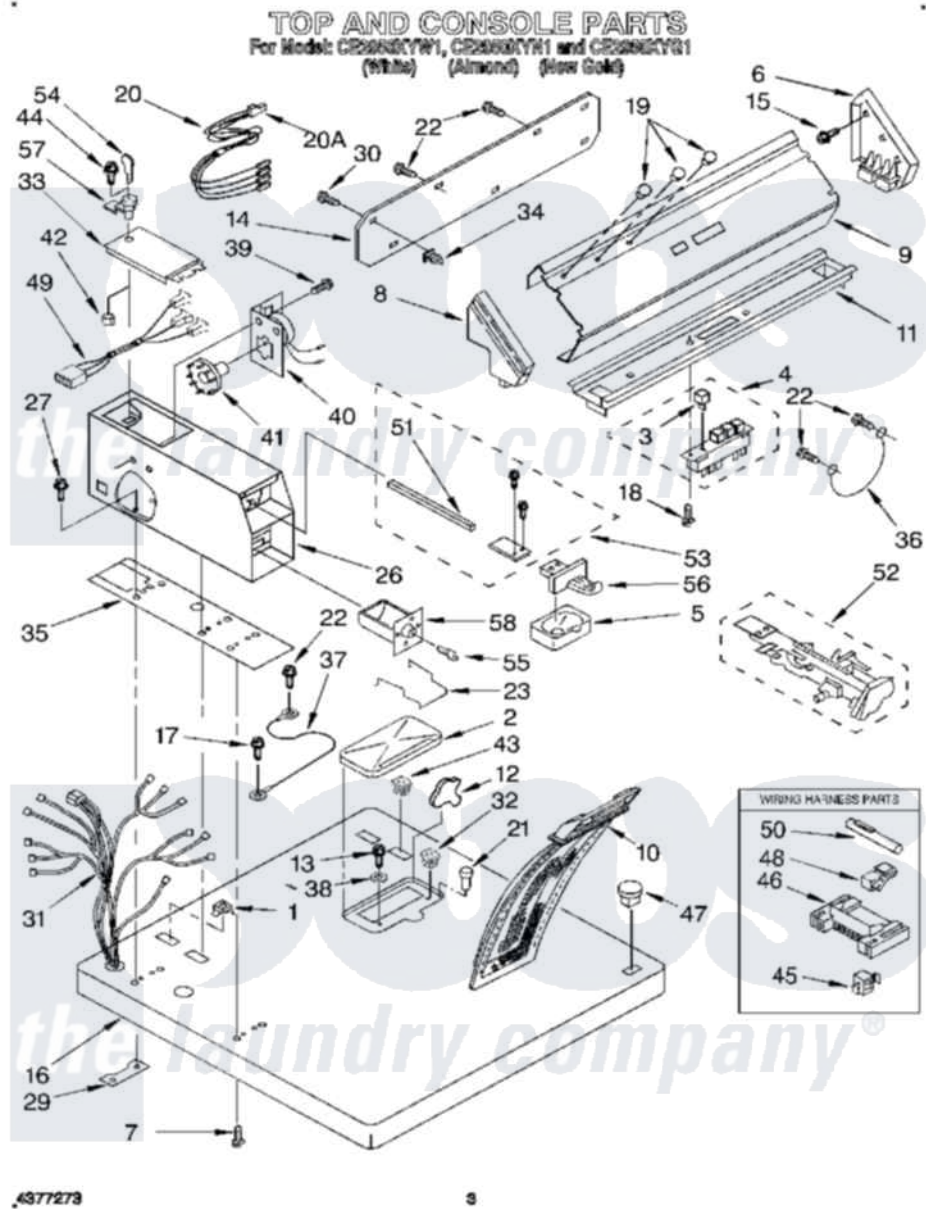

# Whirlpool CE2950XYG1 02 - SECTION

Whirlpool [Commercial Whirlpool CE2950XYG1 Dryer Parts](#) Parts Diagram 02 - SECTION  
 Click on the part number to view part

Item	Original Part Number	Replaced By	Status	Part Description
1	<a href="#">358472</a>			Stop, Push-In Top
2	691205		Not Available	Cover, Lint Screen
3	<a href="#">3348587</a>			Button, Pushbutton
4	<a href="#">3394075</a>			Switch, Pushbutton
5	<a href="#">385421</a>			Funnel, Coin
6	63795	<a href="#">285653</a>		Endcap
7	<a href="#">98445</a>			Screw, 10-16 X 3/4
8	3347710	<a href="#">3347718</a>		End Cap
9	3393405	<a href="#">3387362</a>		Panel, Control
10	690634	<a href="#">339392</a>		Screen, Lint
11	3398113	<a href="#">3949733</a>		Bracket, Control
12	691194	<a href="#">3978606</a>		Hinge, Lint Lid
"	691193	<a href="#">W10044470</a>		Hinge, RH
13	688983	<a href="#">487240</a>		Screw, For Mtg. Service Capacitor
14	<a href="#">3387978</a>			Panel, Rear Console
15	97787	<a href="#">W10109200</a>		Screw, Baffle Mounting