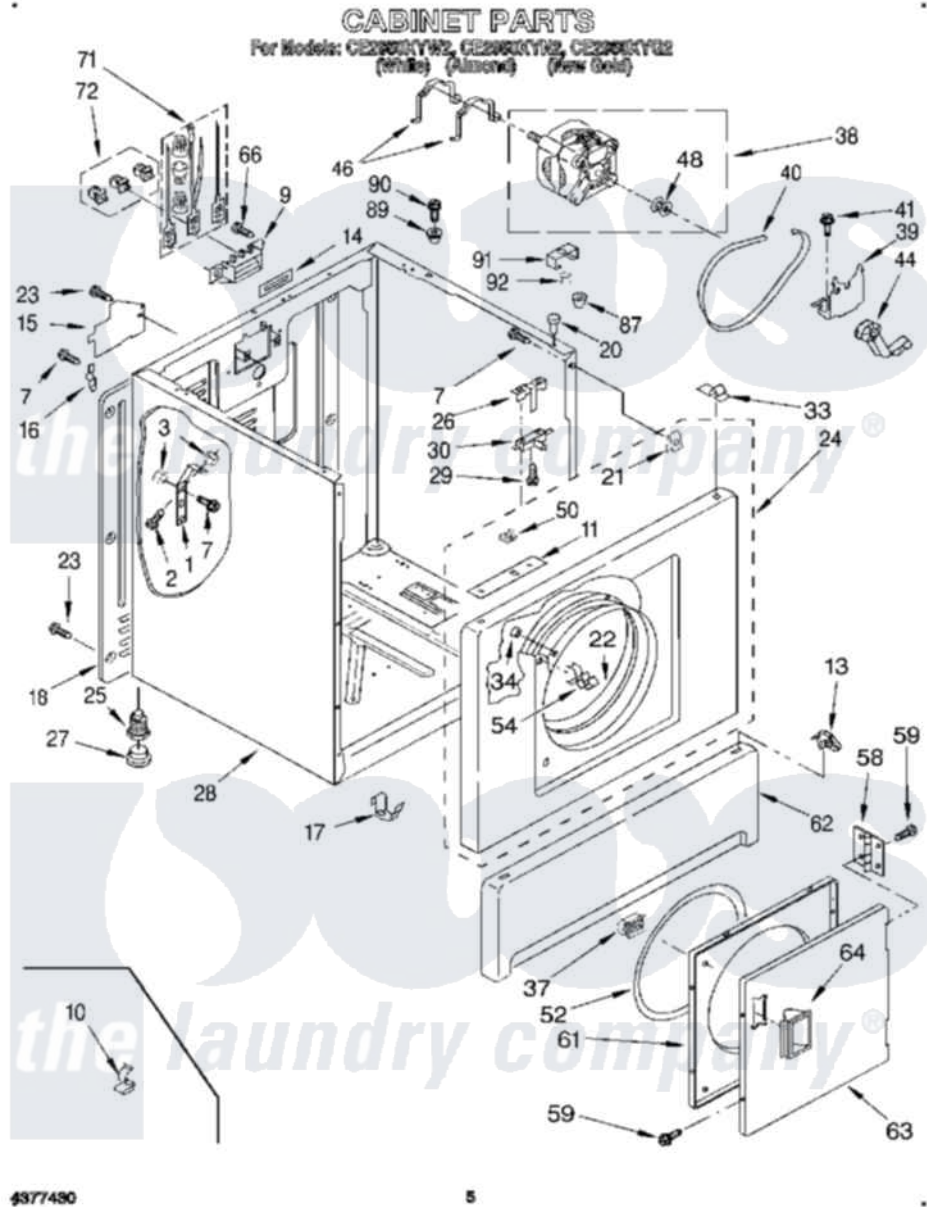

Whirlpool CE2950XYG2 03 - SECTION

4377480

5

Whirlpool [Commercial Whirlpool CE2950XYG2 Dryer Parts](#) Parts Diagram 03 - SECTION
Click on the part number to view part

Item	Original Part Number	Replaced By	Status	Part Description
1	688074			Bracket, Top Lock
2	354730			Bolt, 5/16-18 X 2 3/4
3	90984			Nut, 5/16-18
7	343641	681414		Screw, 10AB X 1/2
9	690261	279320		Block-Term
10	98997			Clip, Harness Following Parts Optional Are Not Supplied On This Whirlpool Model. But Are Available For Purchase.
11	3357341			Bracket, Front Top Lock
13	3388229			Retainer, Toe Panel
14	18849			Pad, Top Hinge
15	3396795			Cover, Terminal Block
16	238088	8066217		Hinge, Top
17	297092			Clip
18	3396807	280040		Panel-Rear
20	98669			Lock, Front Top