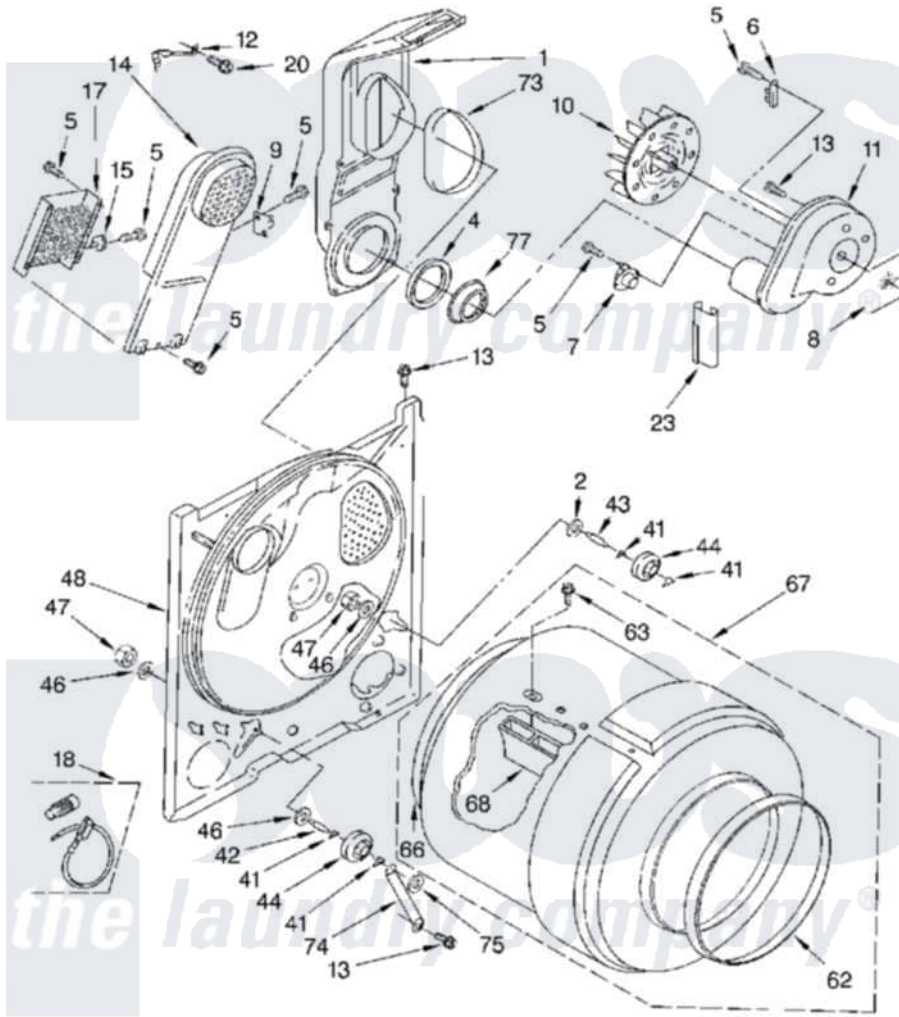

Whirlpool CE2950XYG3 01 - SECTION

BULKHEAD PARTS For Models: CE2950XYG3, CE2950YAL, CE2950YGA (All No.) (Almond) (Ivory Gold)

1-88 Litho in U.S.A. (dht)

1

Part No. 4377545

Whirlpool [Commercial Whirlpool CE2950XYG3 Dryer Parts](#) Parts Diagram 01 - SECTION

[Click on the part number to view part](#)

Item	Original Part Number	Replaced By	Status	Part Description
1	694283	279505		Chute
2	3388703			Washer, Support
4	347139			Seal, Lint Chute
5	90767			Screw, 8A X 3/8 Hex Washer Head Tapping
6	3392519			Thermal Limiter
7	3387134			Thermostat, Internal-Bias
8	3392123	3394196		Seal, Blower Shaft
9	3399848	279816		Cutoff-Tml
10	694089			Wheel, Blower
11	3405016	8577230		Housing, Blower
12	3398161	279771		CLIP
13	343641	681414		Screw, 10AB X 1/2
14	3397566	8541818		Box, Heater
15	3390291			Thermostat, High Limit 250F
17	3398065			Heater Element
18	279457			Wire Kit, Terminal

20	3400800	489463	Screw, 8-18 X 1/16
23	3392247	686889	Pad
41	690997		Washer, Thrust
42	3399506	W10359270	Shaft, Drum Roller Threads
43	3399507	W10359269	Shaft, Drum Roller Threads
44	3397588	349241T	Support
46	348197		Washer, Support
47	3359452		Nut, Lock
48	3397260	279793	Bulkhead
62	3394508		Ring, Bearing
63	97787	W10109200	Screw, Baffle Mounting
66	337449	239087	Seal
67	3396776	3396775	Drum Assembly
68	342847		Baffle, Drum
73	339956		Seal, Air Duct To Bulkhead
74	348945	3976435	Bracket, Support
75	90296		Nut, Push On
77	696302		Shield, Exhaust
	LIT3395308	Not Available	Instructions, Installation
"	LIT348772	Not Available	Literature Parts (Instructions, Multi-Venting)
"	LIT692257	Not Available	Sheet, Top Lock Instruction
"	LIT3401137	Not Available	Label, Wiring Diagram
"	72017		Paint, Touch-Up
"	72107		Paint, Touch-Up
"	72110		Paint, Touch-Up 1/2 Oz.
"	350930		Paint, Pressurized Spray B
"	350956		Paint, Spray 13 Oz.
"	261890		Golden Harvest
"	350938		Paint, Pressurized Spray B
"	799344		Paint, Touch-Up)
"	978883		Almond
"	261891	Not Available	Golden Harvest (Uncut)