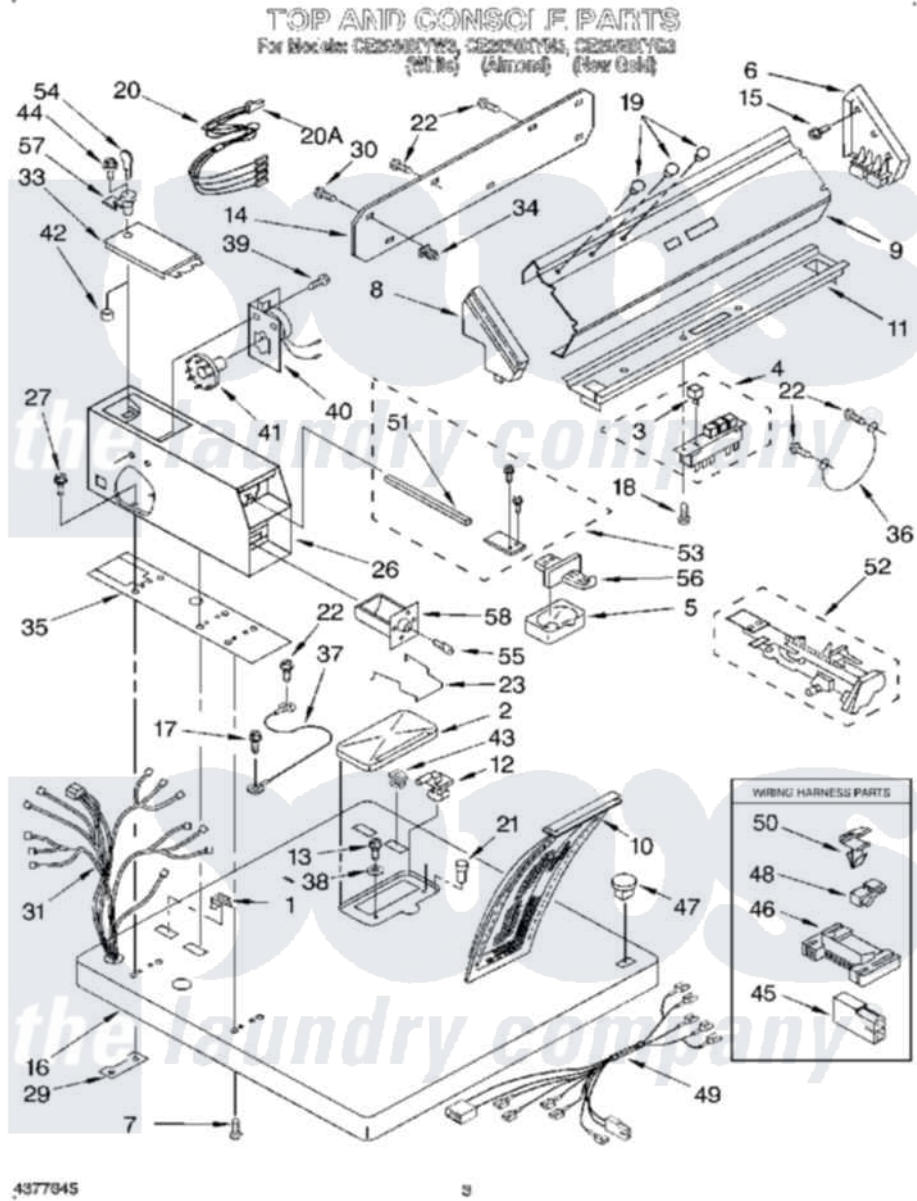

Whirlpool CE2950XYG3 02 - SECTION

Whirlpool [Commercial Whirlpool CE2950XYG3 Dryer Parts](#) Parts Diagram 02 - SECTION
 Click on the part number to view part

Item	Original Part Number	Replaced By	Status	Part Description
1	358472			Stop, Push-In Top
2	691205		Not Available	Cover, Lint Screen
3	3348587			Button, Pushbutton
4	3401851			Switch, Pushbutton
5	385421			Funnel, Coin
6	63795	285653		Endcap
7	98445			Screw, 10-16 X 3/4
8	3347710	3347718		End Cap
9	3393405	3387362		Panel, Control
10	339392			Screen, Lint
11	3398113	3949733		Bracket, Control
12	691194	3978606		Hinge, Lint Lid
"	691193	W10044470		Hinge, RH
13	688983	487240		Screw, For Mtg. Service Capacitor
14	3387978			Panel, Rear Console
15	97787	W10109200		Screw, Baffle Mounting

16	3402300		Top
"	3402301		Top
"	3402302		Top (New Gold)
17	90767		Screw, 8A X 3/8 HeX Washer Head Tapping
18	9424101	965173	Screw, 8 X 3/8 Phlps. Round Hd.
19	3348109		Lens Light
20	3401177		Light, Indicator Assembly
"	351297		Plug, Harness
21	297535	17258	Bumper
22	343641	681414	Screw, 10AB X 1/2
23	3352295		Guide, Drawer
26	3395378	8527844	Case
"	3395379	279995	Case
"	3395380	Not Available	Case, Meter (Golden Harvest)
27	3349065		Bolt, Meter Case Mounting
29	3347825	3353813	Plate, Mounting
30	64211	388326	Screw, 8-18 X 1.25
31	3401737		Harness, Wiring
33	3351136		Service Door Assembly
"	3351137	Not Available	Door, Service (For Almond Model)
"	3351138	285880	Door
34	689559		Nut, Push-In
35	3348850	3954812	Cushion, Meter Case
36	690853		Wire, Ground
37	340025	687133	Wire
38	237446	487596	Washer
39	339805		Screw, 10-32 X 3/16
40	3387975	279737	Timer
41	3387974		Timing Cam
"	343777		Timing Cam
42	90406		Cage Nut, 5/16-18
43	358473		Nut, Push-In
44	358409		Screw And Washer
45	717252		Receptacle, Terminal
46	3395683		Receptacle, Multi-Terminal
47	387371		Lock, Plug Also Available
48	689180		Clip, Harness
49	3401682		Harness, Timer
50	3394427		Clip-Harness