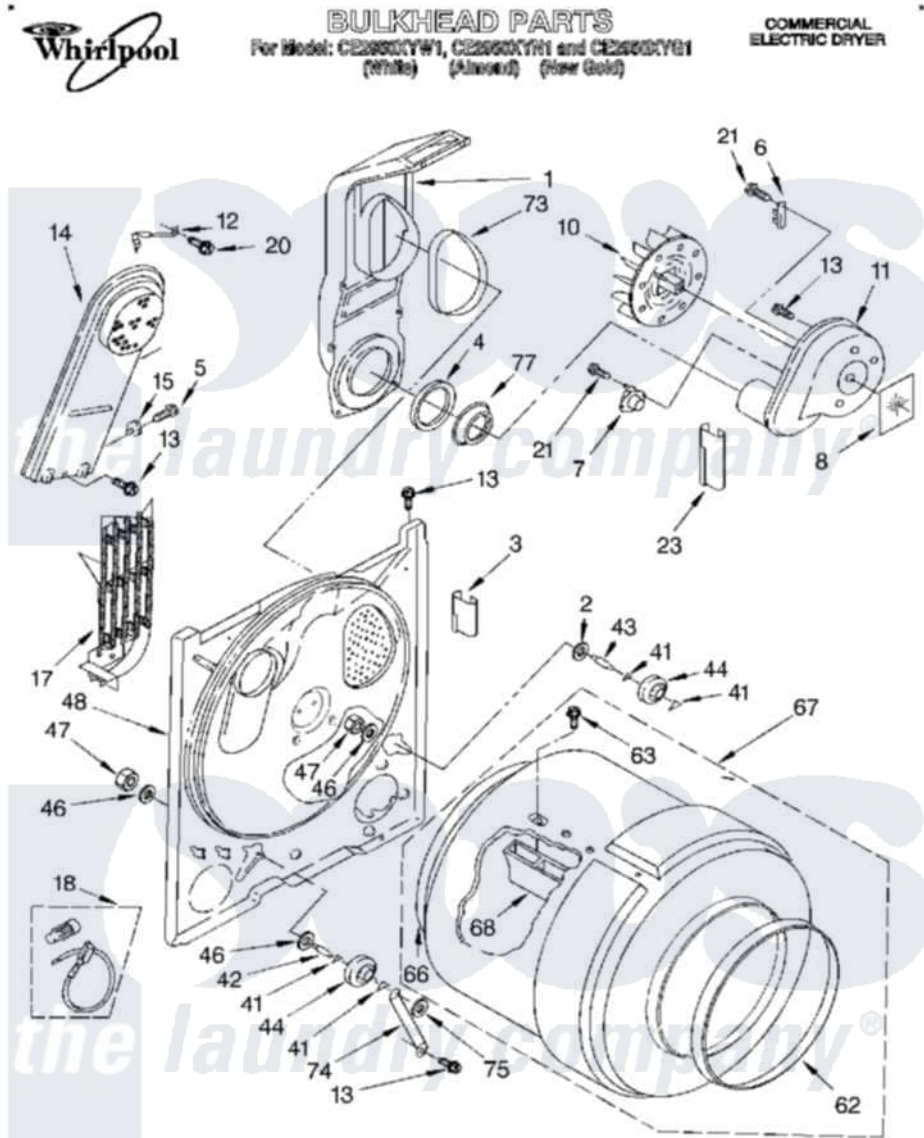

Whirlpool CE2950XYN1 01 - SECTION

8-04 Litho in U.S.A. (www)

1

Part No. 4377273

Whirlpool [Commercial Whirlpool CE2950XYN1 Dryer Parts](#) Parts Diagram 01 - SECTION

[Click on the part number to view part](#)

Item	Original Part Number	Replaced By	Status	Part Description
1	694283	279505		Chute
2	3388703			Washer, Support
3	686889			Pad
4	347139			Seal, Lint Chute
5	90767			Screw, 8A X 3/8 HeX Washer Head Tapping
6	3392519			Thermal Limiter
7	3387134			Thermostat, Internal-Bias
8	3392123	3394196		Seal, Blower Shaft
10	694089			Wheel, Blower
11	695081	8577230		Housing, Blower
12	3398161	279771		CLIP
13	343641	681414		Screw, 10AB X 1/2
14	695547			Box, Heater
15	3390291			Thermostat, High Limit 250F
17	3388653	279462		Element
18	279457			Wire Kit, Terminal