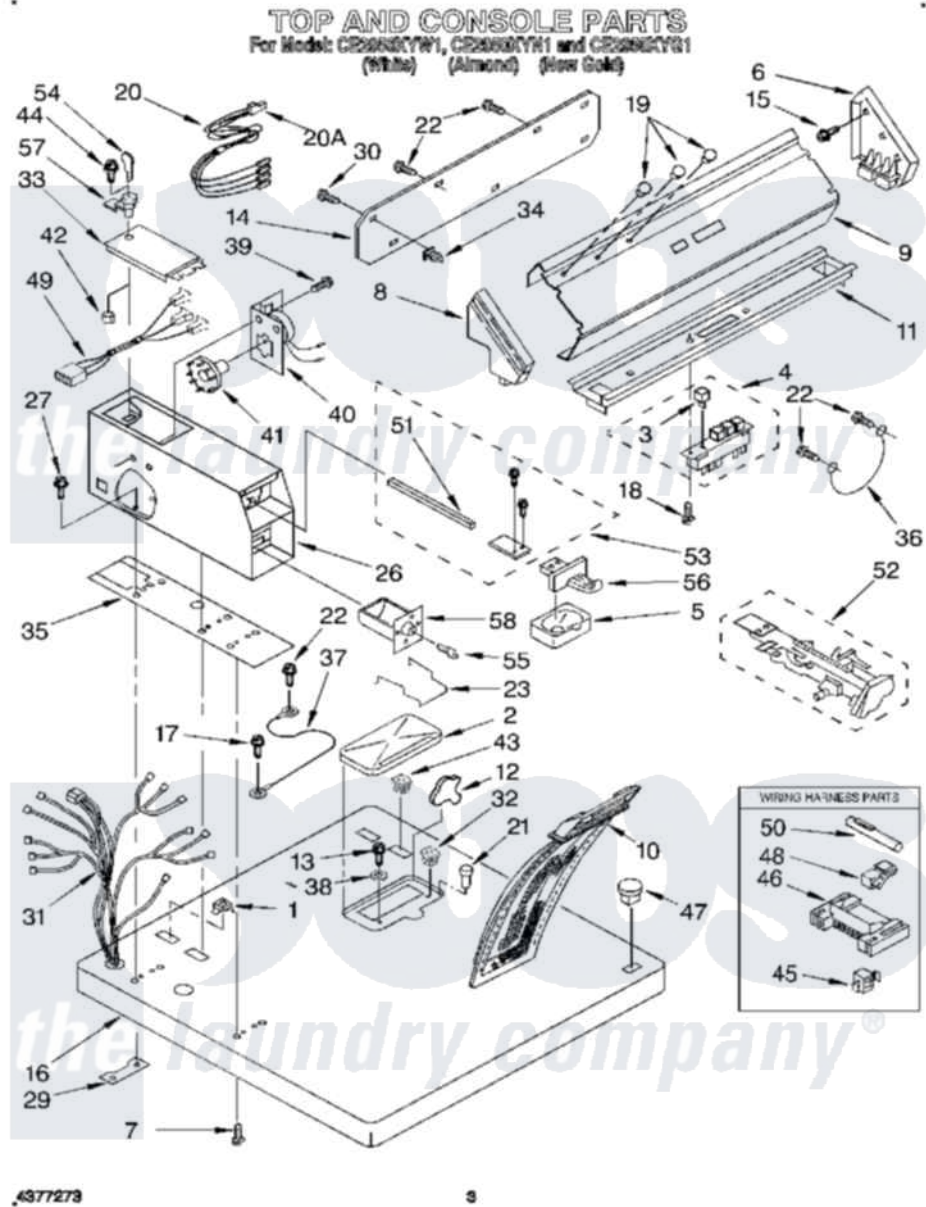

Whirlpool CE2950XYN1 02 - SECTION

4377273

3

Whirlpool [Commercial Whirlpool CE2950XYN1 Dryer Parts](#) Parts Diagram 02 - SECTION
Click on the part number to view part

Item	Original Part Number	Replaced By	Status	Part Description
1	358472			Stop, Push-In Top
2	691205		Not Available	Cover, Lint Screen
3	3348587			Button, Pushbutton
4	3394075			Switch, Pushbutton
5	385421			Funnel, Coin
6	63795	285653		Endcap
7	98445			Screw, 10-16 X 3/4
8	3347710	3347718		End Cap
9	3393405	3387362		Panel, Control
10	690634	339392		Screen, Lint
11	3398113	3949733		Bracket, Control
12	691194	3978606		Hinge, Lint Lid
"	691193	W10044470		Hinge, RH
13	688983	487240		Screw, For Mtg. Service Capacitor
14	3387978			Panel, Rear Console
15	97787	W10109200		Screw, Baffle Mounting

16	3398039	3402300	Top
"	3398040	3402301	Top
"	3398041	3397291	Top
17	90767		Screw, 8A X 3/8 HeX Washer Head Tapping
18	9424101	965173	Screw, 8 X 3/8 Phlps. Round Hd.
19	3348109		Lens Light
20	3401177		Light, Indicator Assembly
"	351297		Plug, Harness
21	297535	17258	Bumper
22	343641	681414	Screw, 10AB X 1/2
23	3352295		Guide, Drawer
26	3395378	8527844	Case
"	3395379	279995	Case
"	3395380	Not Available	Case, Meter (Golden Harvest)
27	3349065		Bolt, Meter Case Mounting
29	3347825	3353813	Plate, Mounting
30	64211	388326	Screw, 8-18 X 1.25
31	3399840		Harness, Wiring
32	98460		Nut, Push-In
33	3351136		Service Door Assembly
"	3351137	Not Available	Door, Service (For Almond Model)
"	3351138	285880	Door
34	689559		Nut, Push-In
35	3348850	3954812	Cushion, Meter Case
36	690853		Wire, Ground
37	340025	687133	Wire
38	237446	487596	Washer
39	339805		Screw, 10-32 X 3/16
40	3387975	279737	Timer
41	3387974		Timing Cam
"	343777		Timing Cam
42	90406		Cage Nut, 5/16-18
43	358473		Nut, Push-In
44	358409		Screw And Washer
45	717253		Receptacle
46	3395683		Receptacle, Multi-Terminal
47	387371		Lock, Plug Also Available
48	689180		Clip, Harness
49	3401125	Not Available	Harness, Timer
50	351296		Receptacle