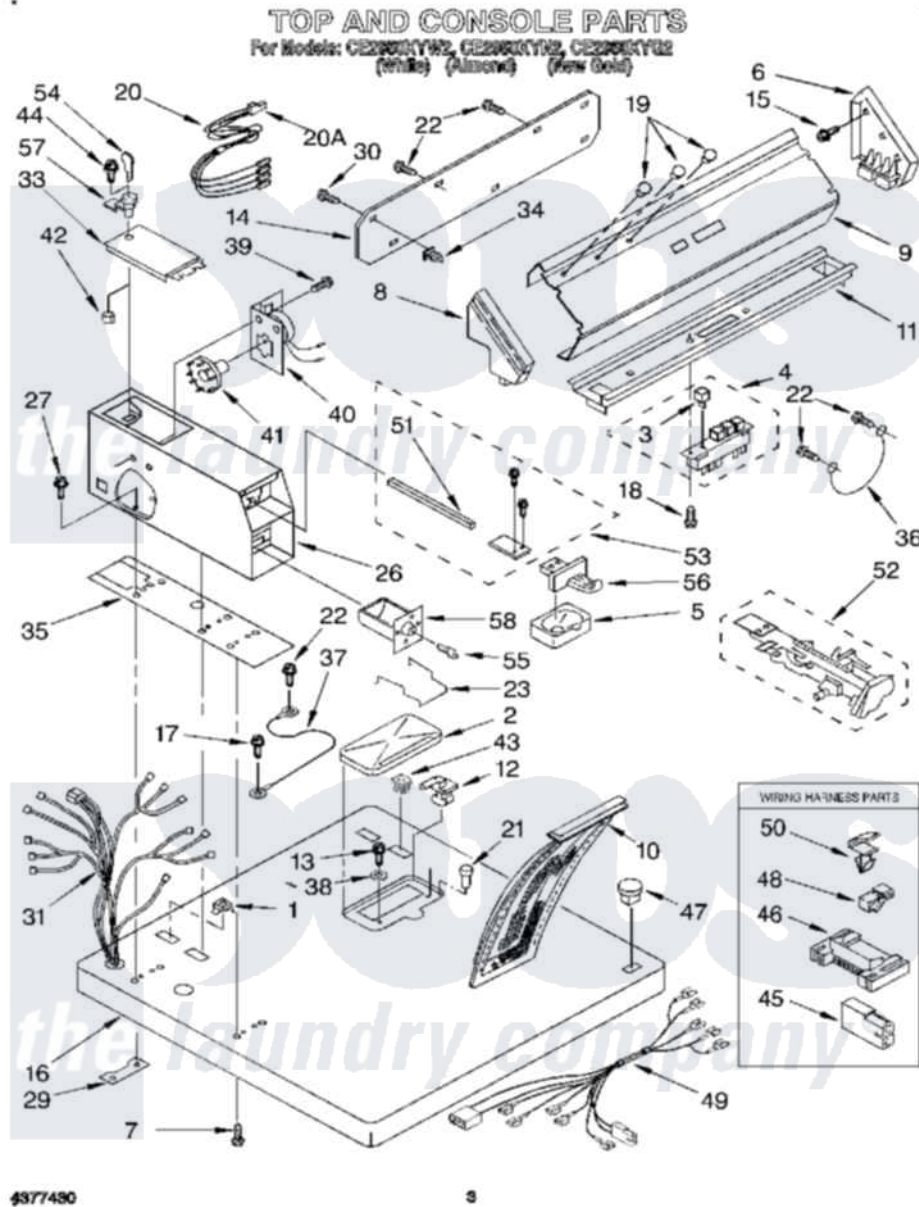

Whirlpool CE2950XYN2 02 - SECTION

4377480

3

Whirlpool [Commercial Whirlpool CE2950XYN2 Dryer Parts](#) Parts Diagram 02 - SECTION
 Click on the part number to view part

Item	Original Part Number	Replaced By	Status	Part Description
1	358472			Stop, Push-In Top
2	691205		Not Available	Cover, Lint Screen
3	3348587			Button, Pushbutton
4	3401851			Switch, Pushbutton
5	385421			Funnel, Coin
6	63795	285653		Endcap
7	98445			Screw, 10-16 X 3/4
8	3347710	3347718		End Cap
9	3393405	3387362		Panel, Control
10	339392			Screen, Lint
11	3398113	3949733		Bracket, Control
12	691194	3978606		Hinge, Lint Lid
"	691193	W10044470		Hinge, RH
13	688983	487240		Screw, For Mtg. Service Capacitor
14	3387978			Panel, Rear Console
15	97787	W10109200		Screw, Baffle Mounting

16	3402300		Top
"	3402301		Top
"	3402302		Top (New Gold)
17	90767		Screw, 8A X 3/8 HeX Washer Head Tapping
18	9424101	965173	Screw, 8 X 3/8 Phlps. Round Hd.
19	3348109		Lens Light
20	3401177		Light, Indicator Assembly
"	351297		Plug, Harness
21	297535	17258	Bumper
22	343641	681414	Screw, 10AB X 1/2
23	3352295		Guide, Drawer
26	3395378	8527844	Case
"	3395379	279995	Case
"	3395380	Not Available	Case, Meter (Golden Harvest)
27	3349065		Bolt, Meter Case Mounting
29	3347825	3353813	Plate, Mounting
30	64211	388326	Screw, 8-18 X 1.25
31	3401737		Harness, Wiring
33	3351136		Service Door Assembly
"	3351137	Not Available	Door, Service (For Almond Model)
"	3351138	285880	Door
34	689559		Nut, Push-In
35	3348850	3954812	Cushion, Meter Case
36	690853		Wire, Ground
37	340025	687133	Wire
38	237446	487596	Washer
39	339805		Screw, 10-32 X 3/16
40	3387975	279737	Timer
41	3387974		Timing Cam
"	343777		Timing Cam
42	90406		Cage Nut, 5/16-18
43	358473		Nut, Push-In
44	358409		Screw And Washer
45	717252		Receptacle, Terminal
46	3395683		Receptacle, Multi-Terminal
47	387371		Lock, Plug Also Available
48	689180		Clip, Harness
49	3401682		Harness, Timer
50	3394427		Clip-Harness