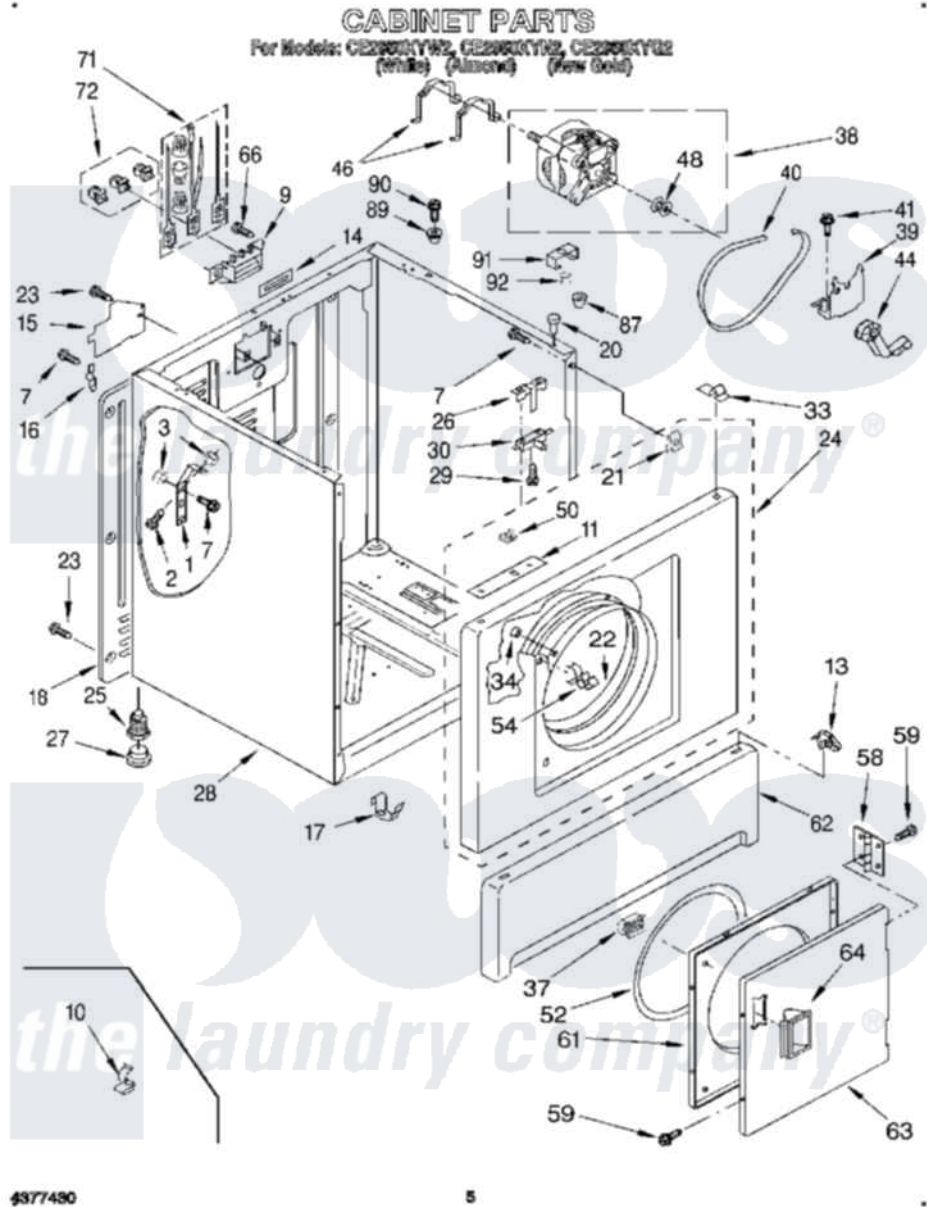

Whirlpool CE2950XYN2 03 - SECTION

4377480

5

Whirlpool [Commercial Whirlpool CE2950XYN2 Dryer Parts](#) Parts Diagram 03 - SECTION
Click on the part number to view part

Item	Original Part Number	Replaced By	Status	Part Description
1	688074			Bracket, Top Lock
2	354730			Bolt, 5/16-18 X 2 3/4
3	90984			Nut, 5/16-18
7	343641	681414		Screw, 10AB X 1/2
9	690261	279320		Block-Term
10	98997			Clip, Harness Following Parts Optional Are Not Supplied On This Whirlpool Model. But Are Available For Purchase.
11	3357341			Bracket, Front Top Lock
13	3388229			Retainer, Toe Panel
14	18849			Pad, Top Hinge
15	3396795			Cover, Terminal Block
16	238088	8066217		Hinge, Top
17	297092			Clip
18	3396807	280040		Panel-Rear
20	98669			Lock, Front Top