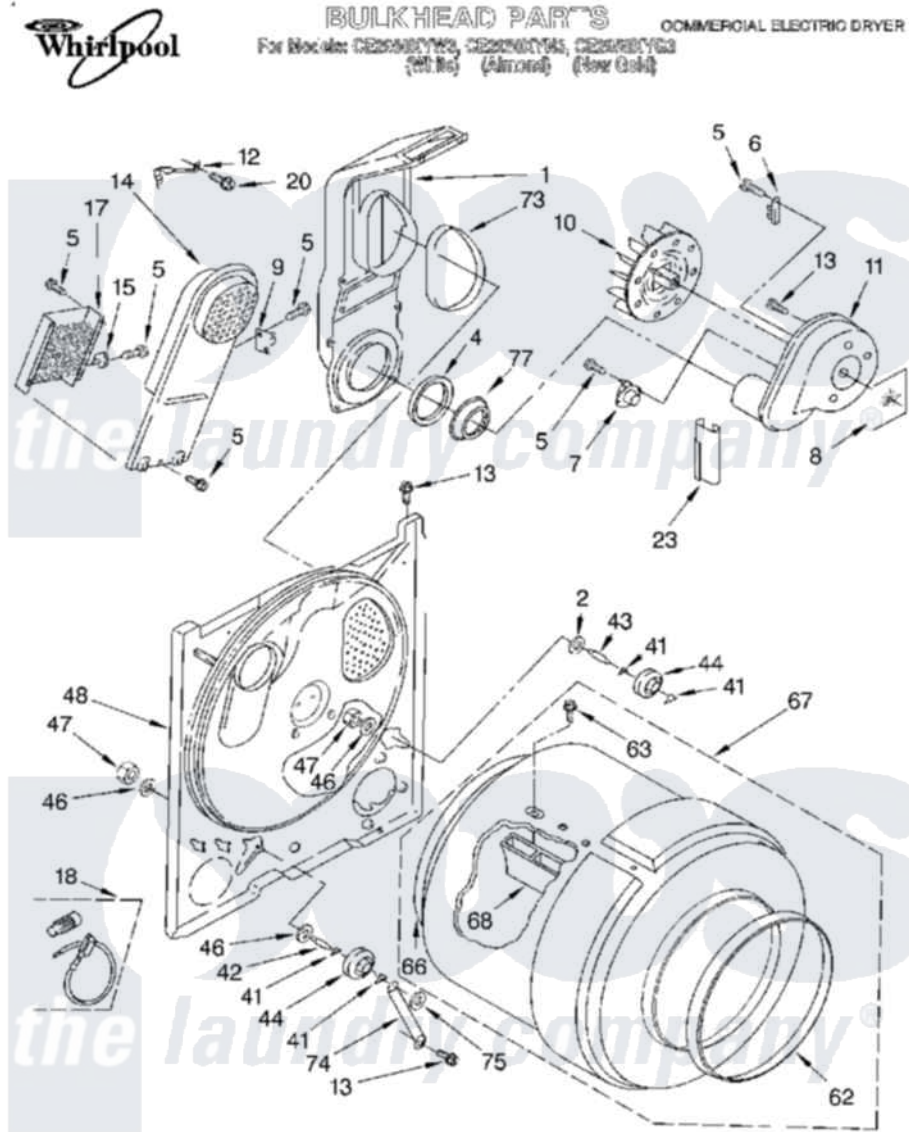

Whirlpool CE2950XYN3 01 - SECTION

1-88 Litho in U.S.A. (dht)

1

Part No. 4377545

Whirlpool [Commercial Whirlpool CE2950XYN3 Dryer Parts](#) Parts Diagram 01 - SECTION

[Click on the part number to view part](#)

Item	Original Part Number	Replaced By	Status	Part Description
1	694283	279505		Chute
2	3388703			Washer, Support
4	347139			Seal, Lint Chute
5	90767			Screw, 8A X 3/8 Hex Washer Head Tapping
6	3392519			Thermal Limiter
7	3387134			Thermostat, Internal-Bias
8	3392123	3394196		Seal, Blower Shaft
9	3399848	279816		Cutoff-Tml
10	694089			Wheel, Blower
11	3405016	8577230		Housing, Blower
12	3398161	279771		CLIP
13	343641	681414		Screw, 10AB X 1/2
14	3397566	8541818		Box, Heater
15	3390291			Thermostat, High Limit 250F
17	3398065			Heater Element
18	279457			Wire Kit, Terminal

20	3400800	489463	Screw, 8-18 X 1/16
23	3392247	686889	Pad
41	690997		Washer, Thrust
42	3399506	W10359270	Shaft, Drum Roller Threads
43	3399507	W10359269	Shaft, Drum Roller Threads
44	3397588	349241T	Support
46	348197		Washer, Support
47	3359452		Nut, Lock
48	3397260	279793	Bulkhead
62	3394508		Ring, Bearing
63	97787	W10109200	Screw, Baffle Mounting
66	337449	239087	Seal
67	3396776	3396775	Drum Assembly
68	342847		Baffle, Drum
73	339956		Seal, Air Duct To Bulkhead
74	348945	3976435	Bracket, Support
75	90296		Nut, Push On
77	696302		Shield, Exhaust
	LIT3395308	Not Available	Instructions, Installation
"	LIT348772	Not Available	Literature Parts (Instructions, Multi-Venting)
"	LIT692257	Not Available	Sheet, Top Lock Instruction
"	LIT3401137	Not Available	Label, Wiring Diagram
"	72017		Paint, Touch-Up
"	72107		Paint, Touch-Up
"	72110		Paint, Touch-Up 1/2 Oz.
"	350930		Paint, Pressurized Spray B
"	350956		Paint, Spray 13 Oz.
"	261890		Golden Harvest
"	350938		Paint, Pressurized Spray B
"	799344		Paint, Touch-Up)
"	978883		Almond
"	261891	Not Available	Golden Harvest (Uncut)