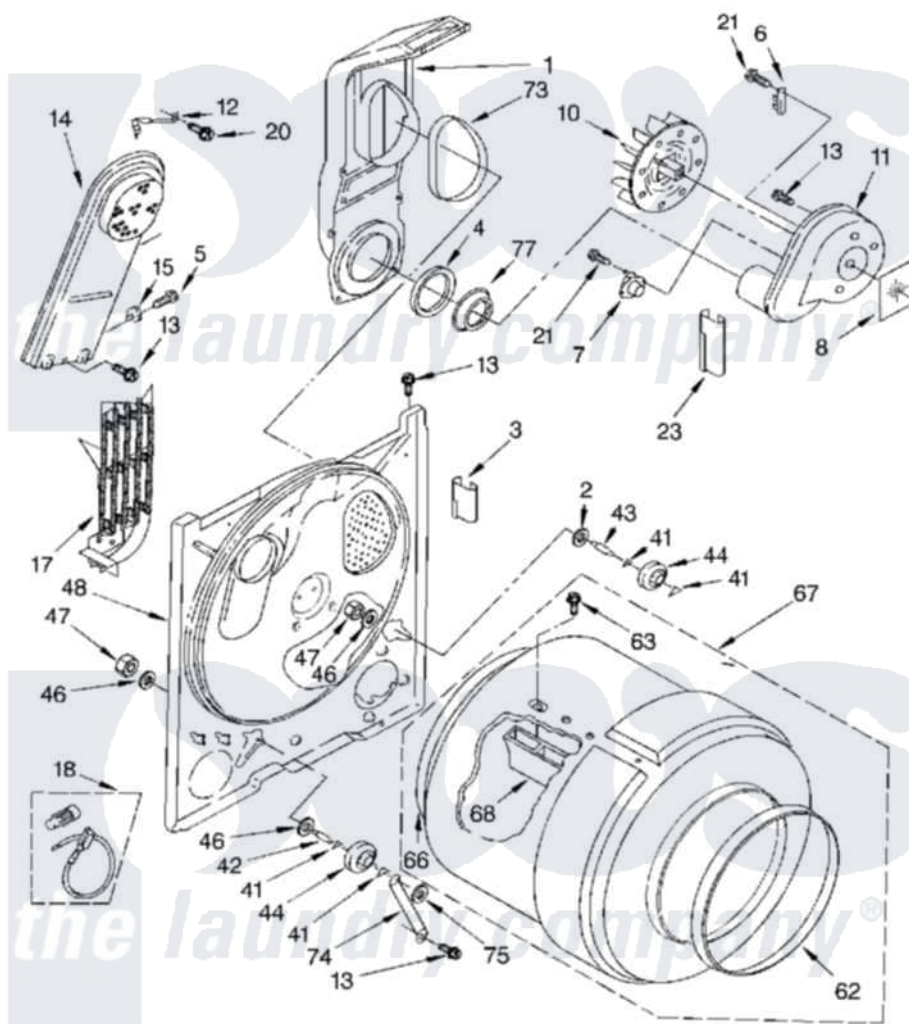

## BULKHEAD PARTS

For Model: CE2950XYW1, CE2950XYW1 and CE2950XYW1  
(White) (Almond) (Pearl Gold)

COMMERCIAL  
ELECTRIC DRYER

\_8-04 Litho in U.S.A. (www)

1

Part No. 4377273

Whirlpool [Commercial Whirlpool CE2950XYW1 Dryer Parts](#) Parts Diagram 01 - SECTION

[Click on the part number to view part](#)

Item	Original Part Number	Replaced By	Status	Part Description
1	694283	<a href="#">279505</a>		Chute
2	<a href="#">3388703</a>			Washer, Support
3	<a href="#">686889</a>			Pad
4	<a href="#">347139</a>			Seal, Lint Chute
5	<a href="#">90767</a>			Screw, 8A X 3/8 HeX Washer Head Tapping
6	<a href="#">3392519</a>			Thermal Limiter
7	<a href="#">3387134</a>			Thermostat, Internal-Bias
8	3392123	<a href="#">3394196</a>		Seal, Blower Shaft
10	<a href="#">694089</a>			Wheel, Blower
11	695081	<a href="#">8577230</a>		Housing, Blower
12	3398161	<a href="#">279771</a>		CLIP
13	343641	<a href="#">681414</a>		Screw, 10AB X 1/2
14	<a href="#">695547</a>			Box, Heater
15	<a href="#">3390291</a>			Thermostat, High Limit 250F
17	3388653	<a href="#">279462</a>		Element
18	<a href="#">279457</a>			Wire Kit, Terminal