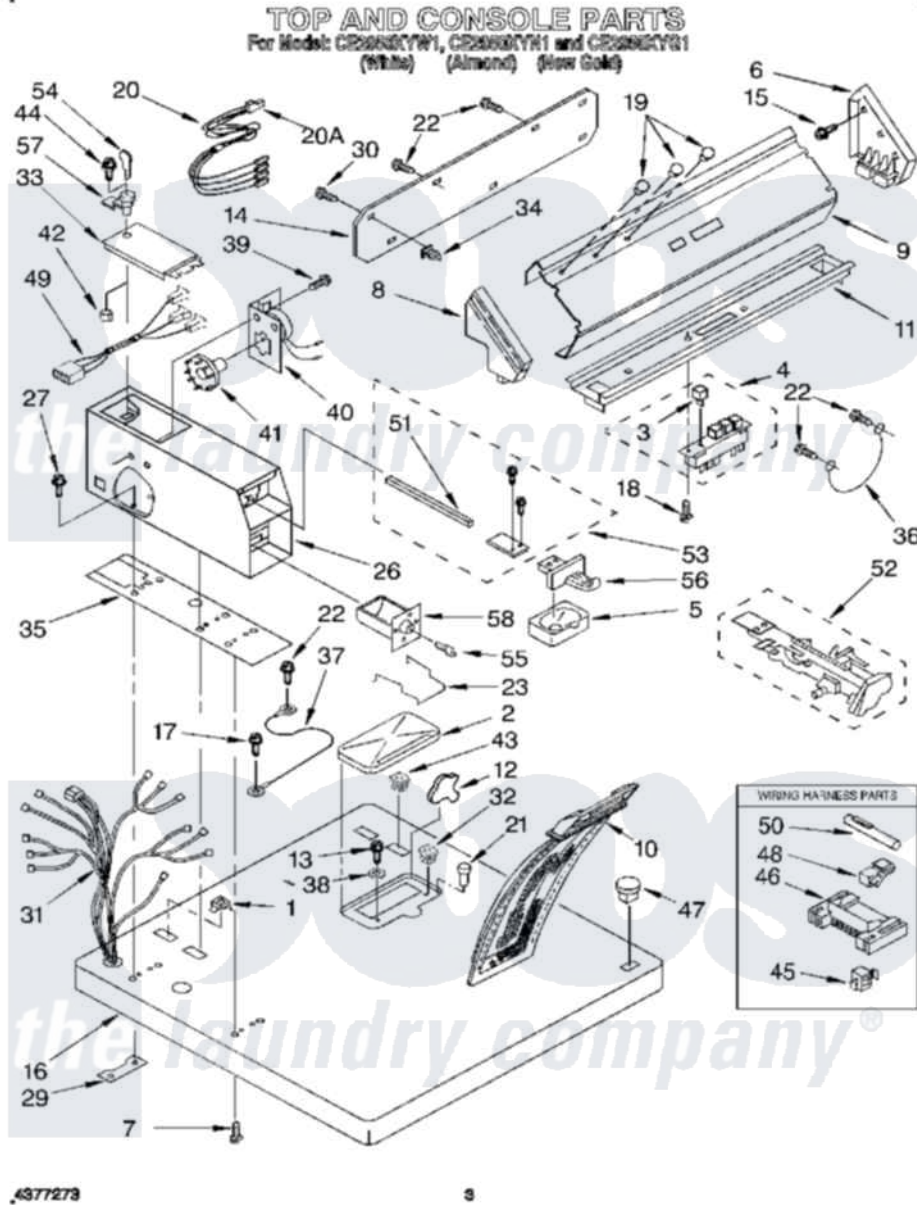

Whirlpool CE2950XYW1 02 - SECTION

4377273

3

Whirlpool [Commercial Whirlpool CE2950XYW1 Dryer Parts](#) Parts Diagram 02 - SECTION
 Click on the part number to view part

Item	Original Part Number	Replaced By	Status	Part Description
1	358472			Stop, Push-In Top
2	691205		Not Available	Cover, Lint Screen
3	3348587			Button, Pushbutton
4	3394075			Switch, Pushbutton
5	385421			Funnel, Coin
6	63795	285653		Endcap
7	98445			Screw, 10-16 X 3/4
8	3347710	3347718		End Cap
9	3393405	3387362		Panel, Control
10	690634	339392		Screen, Lint
11	3398113	3949733		Bracket, Control
12	691194	3978606		Hinge, Lint Lid
"	691193	W10044470		Hinge, RH
13	688983	487240		Screw, For Mtg. Service Capacitor
14	3387978			Panel, Rear Console
15	97787	W10109200		Screw, Baffle Mounting

16	3398039	3402300	Top
"	3398040	3402301	Top
"	3398041	3397291	Top
17	90767		Screw, 8A X 3/8 HeX Washer Head Tapping
18	9424101	965173	Screw, 8 X 3/8 Phlps. Round Hd.
19	3348109		Lens Light
20	3401177		Light, Indicator Assembly
"	351297		Plug, Harness
21	297535	17258	Bumper
22	343641	681414	Screw, 10AB X 1/2
23	3352295		Guide, Drawer
26	3395378	8527844	Case
"	3395379	279995	Case
"	3395380	Not Available	Case, Meter (Golden Harvest)
27	3349065		Bolt, Meter Case Mounting
29	3347825	3353813	Plate, Mounting
30	64211	388326	Screw, 8-18 X 1.25
31	3399840		Harness, Wiring
32	98460		Nut, Push-In
33	3351136		Service Door Assembly
"	3351137	Not Available	Door, Service (For Almond Model)
"	3351138	285880	Door
34	689559		Nut, Push-In
35	3348850	3954812	Cushion, Meter Case
36	690853		Wire, Ground
37	340025	687133	Wire
38	237446	487596	Washer
39	339805		Screw, 10-32 X 3/16
40	3387975	279737	Timer
41	3387974		Timing Cam
"	343777		Timing Cam
42	90406		Cage Nut, 5/16-18
43	358473		Nut, Push-In
44	358409		Screw And Washer
45	717253		Receptacle
46	3395683		Receptacle, Multi-Terminal
47	387371		Lock, Plug Also Available
48	689180		Clip, Harness
49	3401125	Not Available	Harness, Timer
50	351296		Receptacle