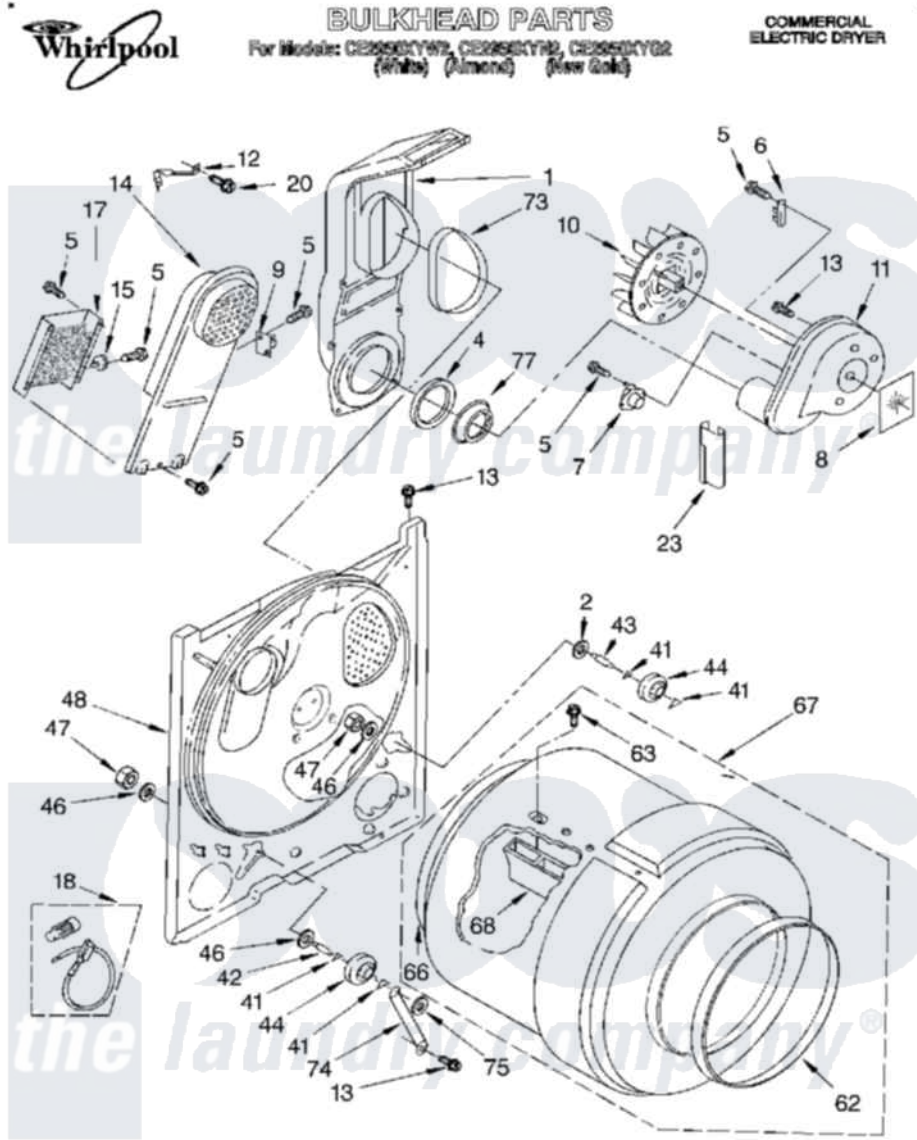

Whirlpool CE2950XYW2 01 - SECTION

8-95 Litho in U.S.A. (rpm)

1

Part No. 4377430

Whirlpool [Commercial Whirlpool CE2950XYW2 Dryer Parts](#) Parts Diagram 01 - SECTION
 Click on the part number to view part

Item	Original Part Number	Replaced By	Status	Part Description
1	694283	279505		Chute
2	3388703			Washer, Support
4	347139			Seal, Lint Chute
5	90767			Screw, 8A X 3/8 HeX Washer Head Tapping
6	3392519			Thermal Limiter
7	3387134			Thermostat, Internal-Bias
8	3392123	3394196		Seal, Blower Shaft
9	3399848	279816		Cutoff-Tml
10	694089			Wheel, Blower
11	695081	8577230		Housing, Blower
12	3398161	279771		CLIP
13	343641	681414		Screw, 10AB X 1/2
14	3397566	8541818		Box, Heater
15	3390291			Thermostat, High Limit 250F
17	3398065			Heater Element
18	279457			Wire Kit, Terminal

20	3400800	489463	Screw, 8-18 X 1/16
23	3392247	686889	Pad
41	690997		Washer, Thrust
42	3399506	W10359270	Shaft, Drum Roller Threads
43	3399507	W10359269	Shaft, Drum Roller Threads
44	3397588	349241T	Support
46	348197		Washer, Support
47	3359452		Nut, Lock
48	3397260	279793	Bulkhead
62	3394508		Ring, Bearing
63	97787	W10109200	Screw, Baffle Mounting
66	337449	239087	Seal
67	3396776	3396775	Drum Assembly
68	342847		Baffle, Drum
73	339956		Seal, Air Duct To Bulkhead
74	3394133	3976434	Bracket, Support Shaft
75	90296		Nut, Push On
77	696302		Shield, Exhaust
	LIT3395308	Not Available	Instructions, Installation
"	LIT348772	Not Available	Literature Parts (Instructions, Multi-Venting)
"	LIT692257	Not Available	Sheet, Top Lock Instruction
"	LIT3401137	Not Available	Label, Wiring Diagram
"	72017		Paint, Touch-Up
"	72107		Paint, Touch-Up
"	72110		Paint, Touch-Up 1/2 Oz.
"	350930		Paint, Pressurized Spray B
"	350956		Paint, Spray 13 Oz.
"	261890		Golden Harvest
"	350938		Paint, Pressurized Spray B
"	799344		Paint, Touch-Up)
"	978883		Almond
"	261891	Not Available	Golden Harvest (Uncut)