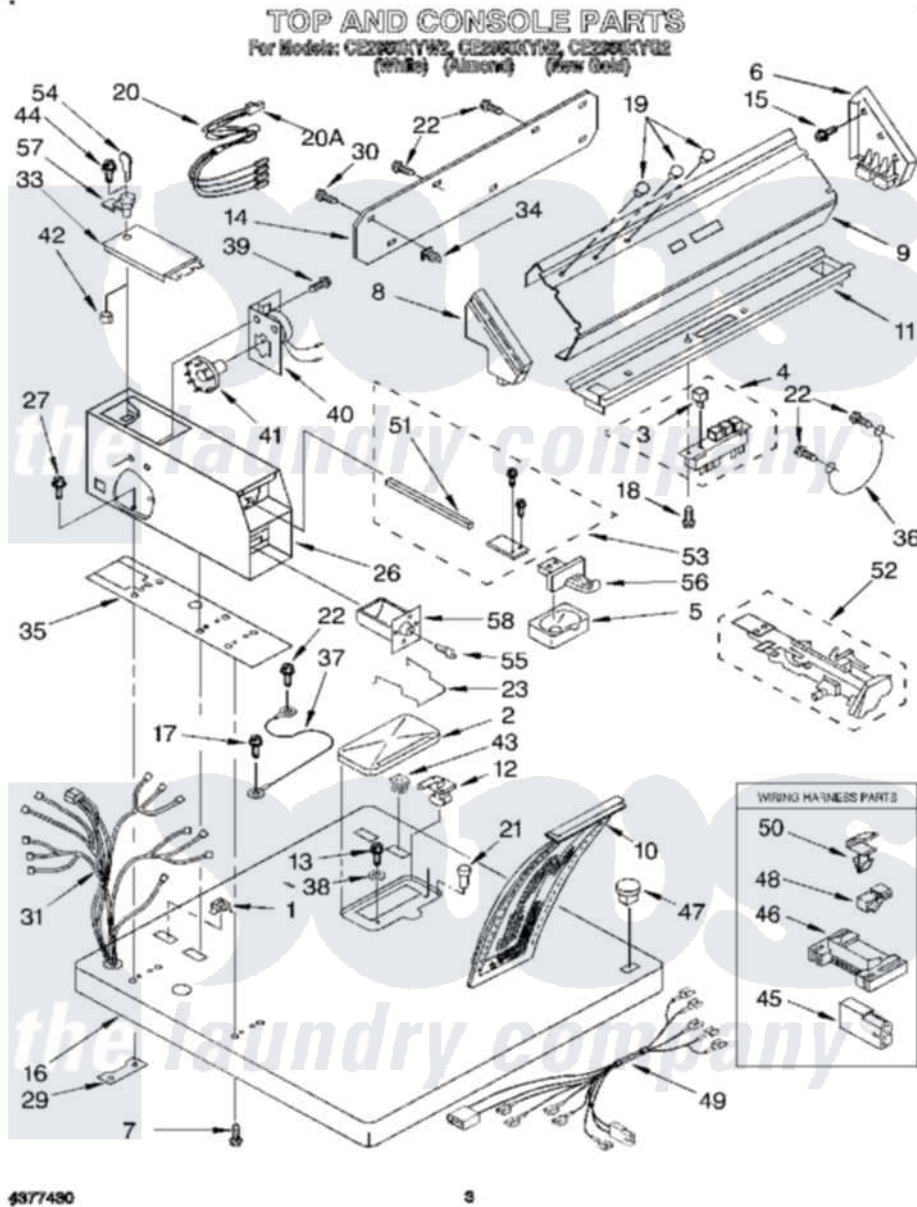

# Whirlpool CE2950XYW2 02 - SECTION

4377480

3

Whirlpool Commercial Whirlpool CE2950XYW2 Dryer Parts Parts Diagram 02 - SECTION  
 Click on the part number to view part

Item	Original Part Number	Replaced By	Status	Part Description
1	<a href="#">358472</a>			Stop, Push-In Top
2	691205		Not Available	Cover, Lint Screen
3	<a href="#">3348587</a>			Button, Pushbutton
4	<a href="#">3401851</a>			Switch, Pushbutton
5	<a href="#">385421</a>			Funnel, Coin
6	63795	<a href="#">285653</a>		Endcap
7	<a href="#">98445</a>			Screw, 10-16 X 3/4
8	3347710	<a href="#">3347718</a>		End Cap
9	3393405	<a href="#">3387362</a>		Panel, Control
10	<a href="#">339392</a>			Screen, Lint
11	3398113	<a href="#">3949733</a>		Bracket, Control
12	691194	<a href="#">3978606</a>		Hinge, Lint Lid
"	691193	<a href="#">W10044470</a>		Hinge, RH
13	688983	<a href="#">487240</a>		Screw, For Mtg. Service Capacitor
14	<a href="#">3387978</a>			Panel, Rear Console
15	97787	<a href="#">W10109200</a>		Screw, Baffle Mounting