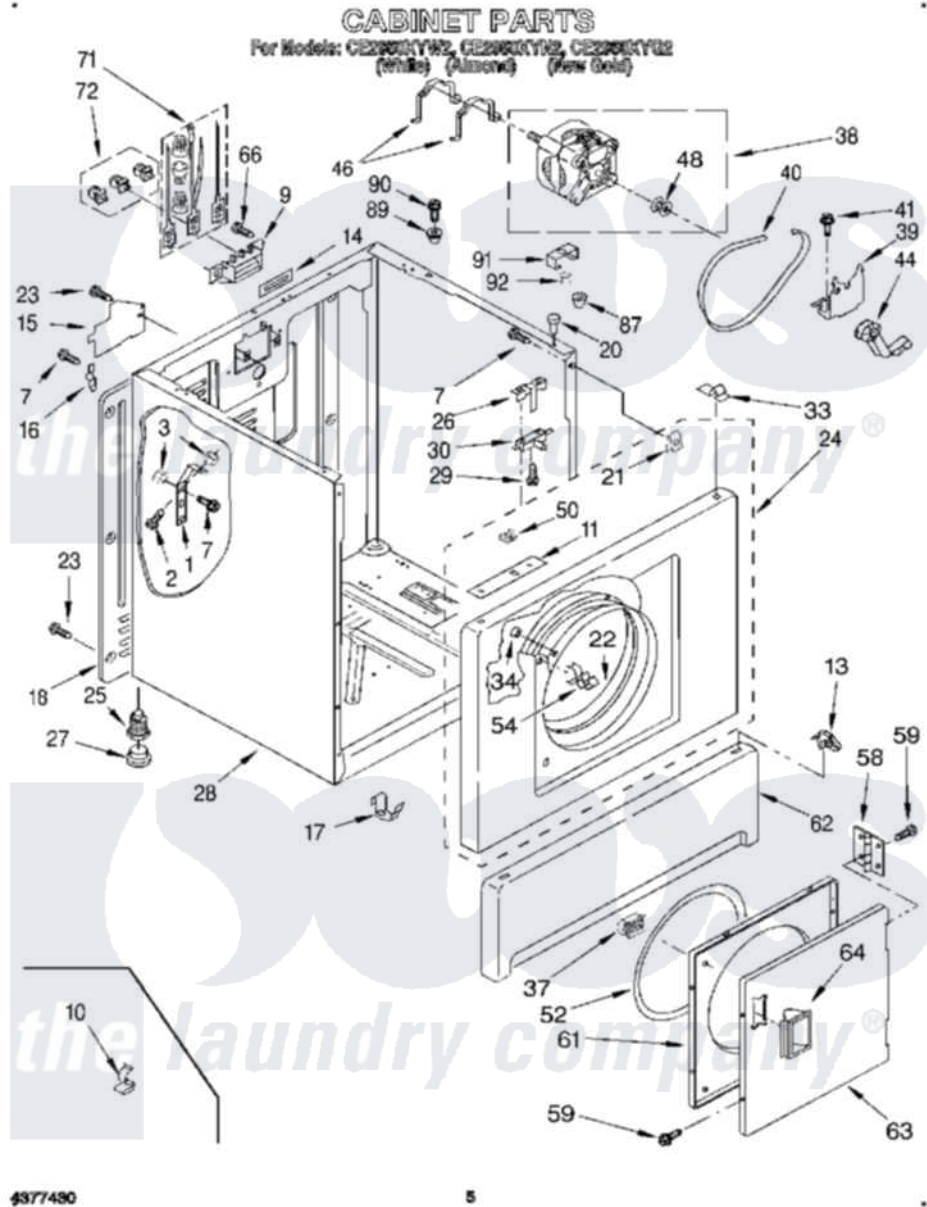

# Whirlpool CE2950XYW2 03 - SECTION

4377480

5

Whirlpool [Commercial Whirlpool CE2950XYW2 Dryer Parts](#) Parts Diagram 03 - SECTION  
Click on the part number to view part

Item	Original Part Number	Replaced By	Status	Part Description
1	<a href="#">688074</a>			Bracket, Top Lock
2	<a href="#">354730</a>			Bolt, 5/16-18 X 2 3/4
3	<a href="#">90984</a>			Nut, 5/16-18
7	343641	<a href="#">681414</a>		Screw, 10AB X 1/2
9	690261	<a href="#">279320</a>		Block-Term
10	<a href="#">98997</a>			Clip, Harness Following Parts Optional Are Not Supplied On This Whirlpool Model. But Are Available For Purchase.
11	<a href="#">3357341</a>			Bracket, Front Top Lock
13	<a href="#">3388229</a>			Retainer, Toe Panel
14	<a href="#">18849</a>			Pad, Top Hinge
15	<a href="#">3396795</a>			Cover, Terminal Block
16	238088	<a href="#">8066217</a>		Hinge, Top
17	<a href="#">297092</a>			Clip
18	3396807	<a href="#">280040</a>		Panel-Rear
20	<a href="#">98669</a>			Lock, Front Top