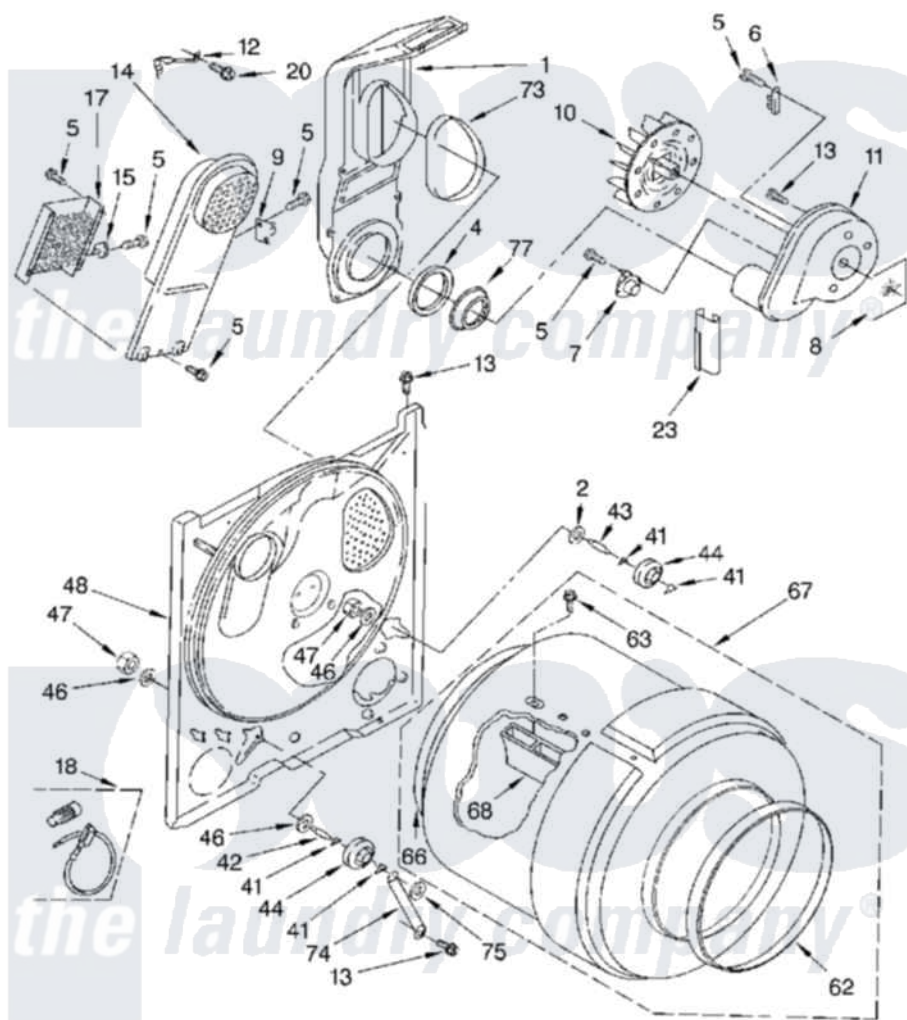

Whirlpool CE2950XYW3 01 - SECTION

BULKHEAD PARTS For Models: CE2950XYW3, CE2950XYA3, CE2950XYG3 (All No.) (Almond) (Ivory Gold)

1-88 Litho in U.S.A. (dhh)

1

Part No. 4377545

Whirlpool [Commercial Whirlpool CE2950XYW3 Dryer Parts](#) Parts Diagram 01 - SECTION

[Click on the part number to view part](#)

Item	Original Part Number	Replaced By	Status	Part Description
1	694283	279505		Chute
2	3388703			Washer, Support
4	347139			Seal, Lint Chute
5	90767			Screw, 8A X 3/8 Hex Washer Head Tapping
6	3392519			Thermal Limiter
7	3387134			Thermostat, Internal-Bias
8	3392123	3394196		Seal, Blower Shaft
9	3399848	279816		Cutoff-Tml
10	694089			Wheel, Blower
11	3405016	8577230		Housing, Blower
12	3398161	279771		CLIP
13	343641	681414		Screw, 10AB X 1/2
14	3397566	8541818		Box, Heater
15	3390291			Thermostat, High Limit 250F
17	3398065			Heater Element
18	279457			Wire Kit, Terminal

20	3400800	489463	Screw, 8-18 X 1/16
23	3392247	686889	Pad
41	690997		Washer, Thrust
42	3399506	W10359270	Shaft, Drum Roller Threads
43	3399507	W10359269	Shaft, Drum Roller Threads
44	3397588	349241T	Support
46	348197		Washer, Support
47	3359452		Nut, Lock
48	3397260	279793	Bulkhead
62	3394508		Ring, Bearing
63	97787	W10109200	Screw, Baffle Mounting
66	337449	239087	Seal
67	3396776	3396775	Drum Assembly
68	342847		Baffle, Drum
73	339956		Seal, Air Duct To Bulkhead
74	348945	3976435	Bracket, Support
75	90296		Nut, Push On
77	696302		Shield, Exhaust
	LIT3395308	Not Available	Instructions, Installation
"	LIT348772	Not Available	Literature Parts (Instructions, Multi-Venting)
"	LIT692257	Not Available	Sheet, Top Lock Instruction
"	LIT3401137	Not Available	Label, Wiring Diagram
"	72017		Paint, Touch-Up
"	72107		Paint, Touch-Up
"	72110		Paint, Touch-Up 1/2 Oz.
"	350930		Paint, Pressurized Spray B
"	350956		Paint, Spray 13 Oz.
"	261890		Golden Harvest
"	350938		Paint, Pressurized Spray B
"	799344		Paint, Touch-Up)
"	978883		Almond
"	261891	Not Available	Golden Harvest (Uncut)