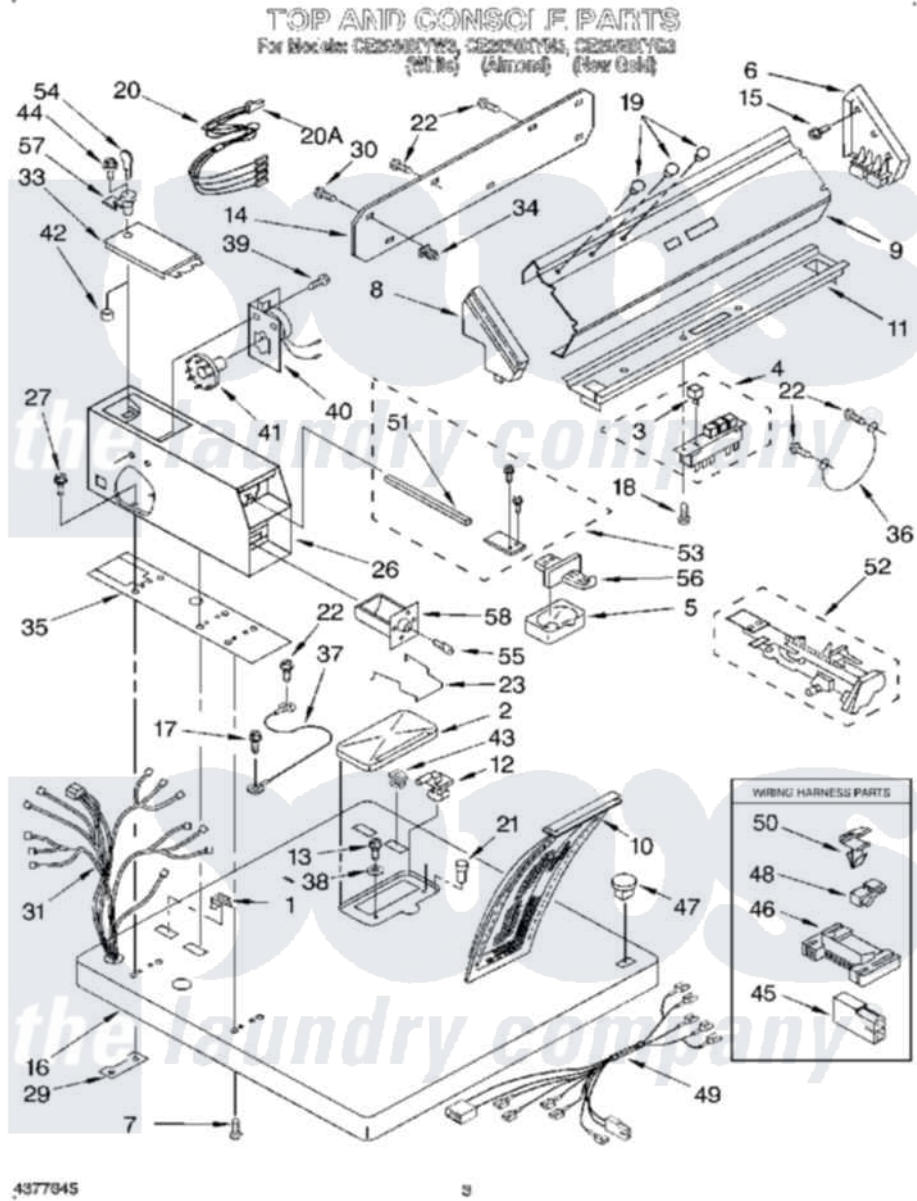

Whirlpool CE2950XYW3 02 - SECTION

Whirlpool [Commercial Whirlpool CE2950XYW3 Dryer Parts](#) Parts Diagram 02 - SECTION
Click on the part number to view part

Item	Original Part Number	Replaced By	Status	Part Description
1	358472			Stop, Push-In Top
2	691205		Not Available	Cover, Lint Screen
3	3348587			Button, Pushbutton
4	3401851			Switch, Pushbutton
5	385421			Funnel, Coin
6	63795	285653		Endcap
7	98445			Screw, 10-16 X 3/4
8	3347710	3347718		End Cap
9	3393405	3387362		Panel, Control
10	339392			Screen, Lint
11	3398113	3949733		Bracket, Control
12	691194	3978606		Hinge, Lint Lid
"	691193	W10044470		Hinge, RH
13	688983	487240		Screw, For Mtg. Service Capacitor
14	3387978			Panel, Rear Console
15	97787	W10109200		Screw, Baffle Mounting

16	3402300		Top
"	3402301		Top
"	3402302		Top (New Gold)
17	90767		Screw, 8A X 3/8 HeX Washer Head Tapping
18	9424101	965173	Screw, 8 X 3/8 Phlps. Round Hd.
19	3348109		Lens Light
20	3401177		Light, Indicator Assembly
"	351297		Plug, Harness
21	297535	17258	Bumper
22	343641	681414	Screw, 10AB X 1/2
23	3352295		Guide, Drawer
26	3395378	8527844	Case
"	3395379	279995	Case
"	3395380	Not Available	Case, Meter (Golden Harvest)
27	3349065		Bolt, Meter Case Mounting
29	3347825	3353813	Plate, Mounting
30	64211	388326	Screw, 8-18 X 1.25
31	3401737		Harness, Wiring
33	3351136		Service Door Assembly
"	3351137	Not Available	Door, Service (For Almond Model)
"	3351138	285880	Door
34	689559		Nut, Push-In
35	3348850	3954812	Cushion, Meter Case
36	690853		Wire, Ground
37	340025	687133	Wire
38	237446	487596	Washer
39	339805		Screw, 10-32 X 3/16
40	3387975	279737	Timer
41	3387974		Timing Cam
"	343777		Timing Cam
42	90406		Cage Nut, 5/16-18
43	358473		Nut, Push-In
44	358409		Screw And Washer
45	717252		Receptacle, Terminal
46	3395683		Receptacle, Multi-Terminal
47	387371		Lock, Plug Also Available
48	689180		Clip, Harness
49	3401682		Harness, Timer
50	3394427		Clip-Harness