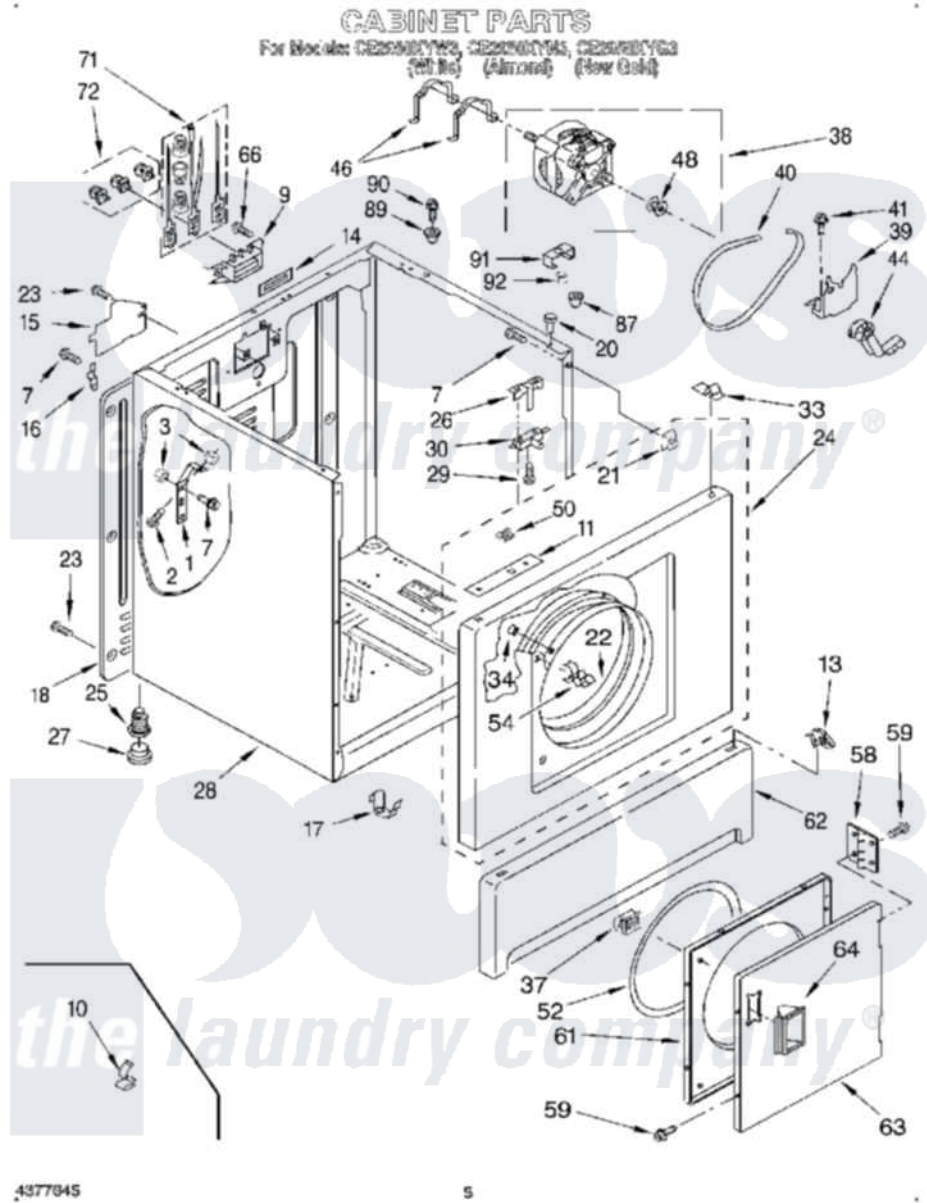

Whirlpool CE2950XYW3 03 - SECTION

Whirlpool [Commercial Whirlpool CE2950XYW3 Dryer Parts](#) Parts Diagram 03 - SECTION
Click on the part number to view part

Item	Original Part Number	Replaced By	Status	Part Description
1	688074			Bracket, Top Lock
2	354730			Bolt, 5/16-18 X 2 3/4
3	90984			Nut, 5/16-18
7	343641	681414		Screw, 10AB X 1/2
9	690261	279320		Block-Term
10	98997			Clip, Harness Following Parts Optional Are Not Supplied On This Whirlpool Model. But Are Available For Purchase.
11	3357341			Bracket, Front Top Lock
13	3388229			Retainer, Toe Panel
14	18849			Pad, Top Hinge
15	3396795			Cover, Terminal Block
16	238088	8066217		Hinge, Top
17	297092			Clip
18	3396807	280040		Panel-Rear
20	98669			Lock, Front Top