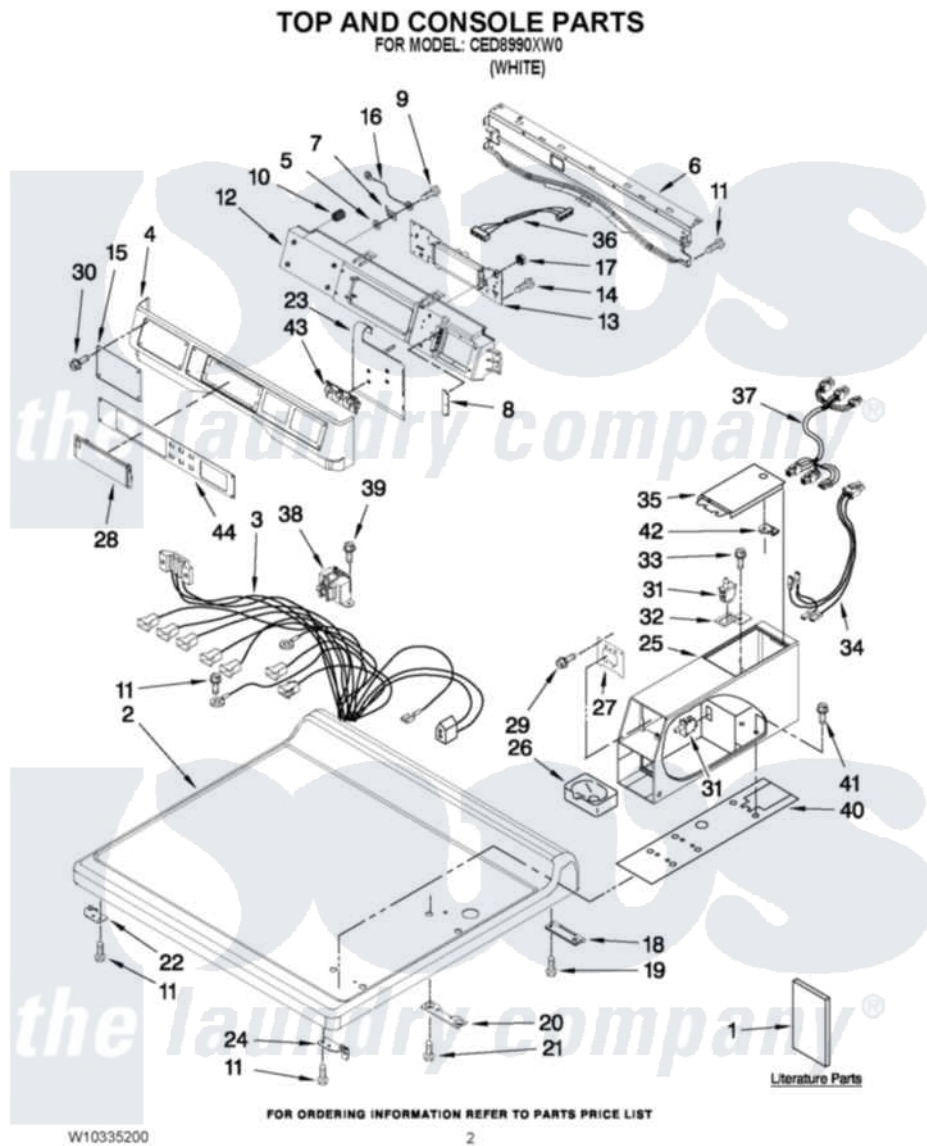

# Whirlpool CED8990XW0 01 - TOP AND CONSOLE PARTS

Whirlpool [Commercial Whirlpool CED8990XW0 Dryer Parts](#) Parts Diagram 01 - TOP AND CONSOLE PARTS  
Click on the part number to view part

Item	Original Part Number	Replaced By	Status	Part Description
1	W10184516		Not Available	INSTALLATION INSTRUCTION
"	W10239203		Not Available	TECH SHEET
"	<a href="#">W10335200</a>			PARTS LIST
2	<a href="#">W10137411</a>			Top
3	<a href="#">W10337043</a>			Harness, Main
4	<a href="#">W10137459</a>			Console
5	<a href="#">W10189075</a>			Washer, Brass
6	<a href="#">8565237</a>			Bracket, Console
7	<a href="#">3373818</a>			Tab-Grounding
8	<a href="#">W10187276</a>			Seal, Console
9	<a href="#">488234</a>			Screw 8-32 X 1/4
10	<a href="#">W10189313</a>			Inserts
11	3390647	<a href="#">488729</a>		Screw
12	<a href="#">W10137427</a>			Console
13	<a href="#">W10166386</a>			User-Interface Assembly
14	<a href="#">489136</a>			Screw, 3-24 X 1/32