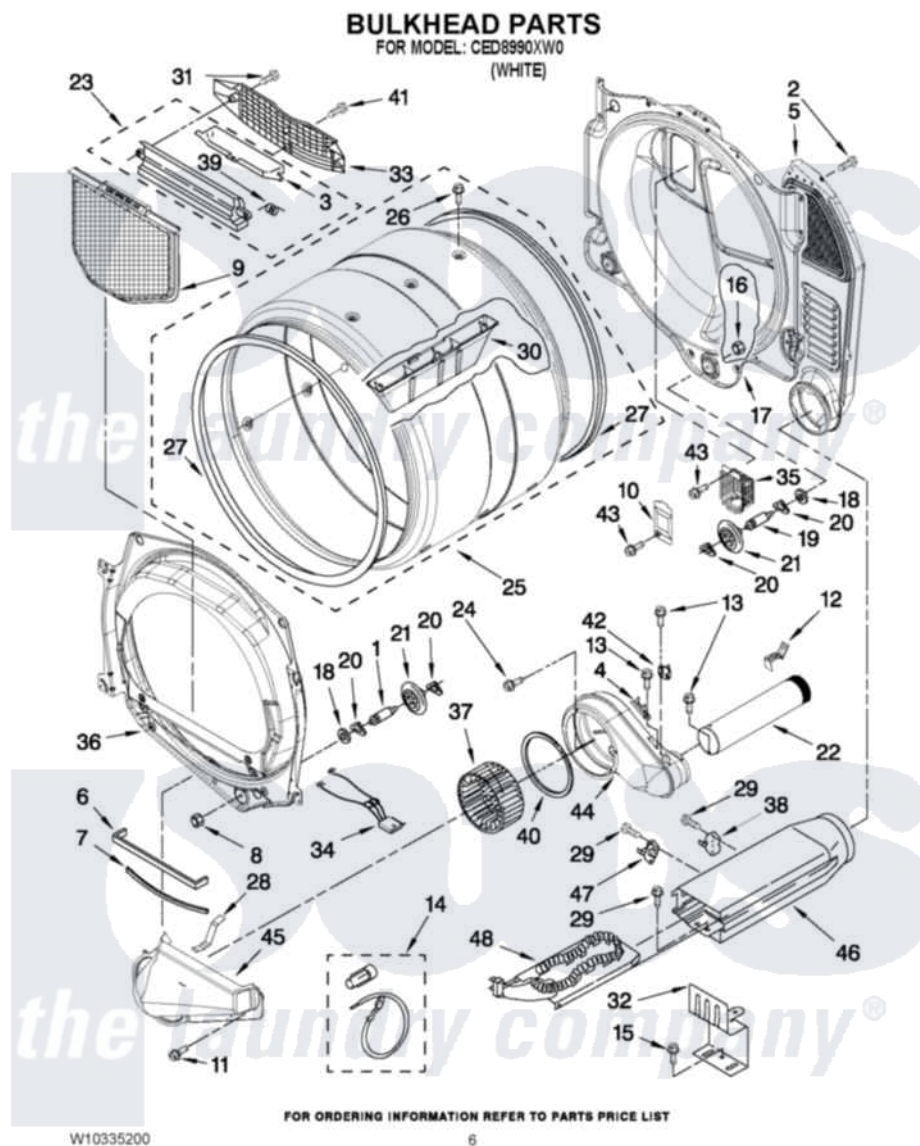

# Whirlpool CED8990XW0 03 - BULKHEAD PARTS

Whirlpool Commercial Whirlpool CED8990XW0 Dryer Parts Parts Diagram 03 - BULKHEAD PARTS  
Click on the part number to view part

Item	Original Part Number	Replaced By	Status	Part Description
1	<a href="#">W10359271</a>			Shaft, Drum Roller Threads
2	3390647	<a href="#">488729</a>		Screw
3	<a href="#">W10153413</a>			Door, Lint Screen
4	<a href="#">3392519</a>			Thermal Limiter
5	697354	<a href="#">3387911</a>		Duct-Air
6	<a href="#">697813</a>			Seal, Outlet Housing
7	697814	<a href="#">697813</a>		Seal, Outlet Housing
8	3934666	<a href="#">W10080210</a>		Nut, 3/8 X 16
9	W10049370	<a href="#">W10120998</a>		Screen
10	3402841	<a href="#">8532165</a>		Lens, Drum Light
11	359625	<a href="#">487240</a>		Screw, For Mtg. Service Capacitor
12	<a href="#">8572105</a>			Retainer, Toe Panel
13	8533971	<a href="#">90767</a>		Screw, 8A X 3/8 HeX Washer Head Tapping
14	<a href="#">279457</a>			Wire Kit, Terminal
15	<a href="#">693995</a>			Screw, Hex Head