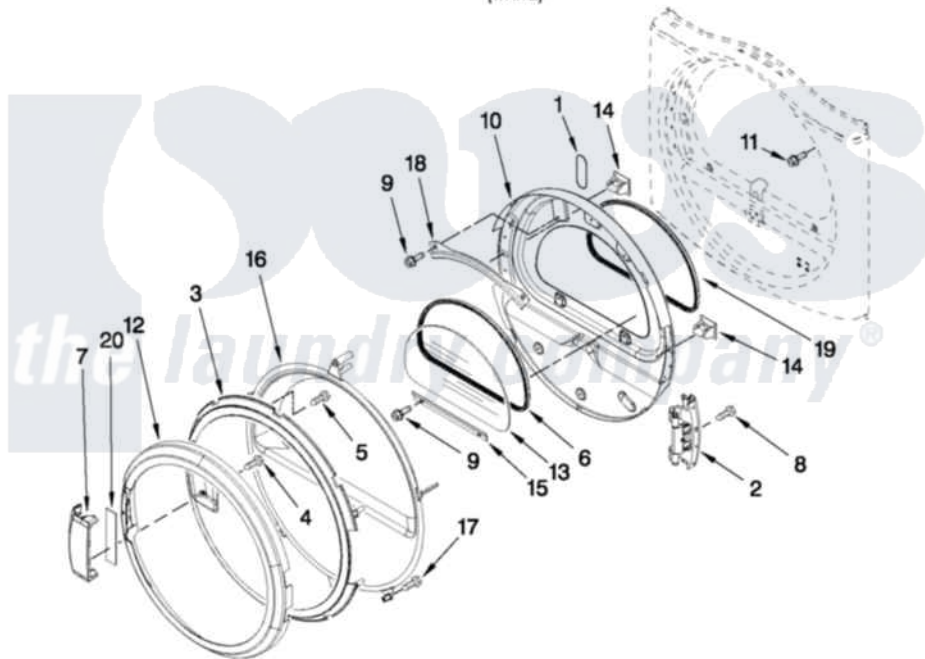

# Whirlpool CED8990XW0 04 - DOOR PARTS

## DOOR PARTS FOR MODEL: CED8990XW0 (WHITE)

FOR ORDERING INFORMATION REFER TO PARTS PRICE LIST

W10335200

8

Whirlpool [Commercial Whirlpool CED8990XW0 Dryer Parts](#) Parts Diagram 04 - DOOR PARTS  
Click on the part number to view part

Item	Original Part Number	Replaced By	Status	Part Description
1	<a href="#">8565119</a>			Label, Hinge Hole Cover
2	<a href="#">W10198424</a>			Door Hinge Assembly
3	<a href="#">W10137473</a>			Door Screen Intermediate Assembly Intermediate
4	<a href="#">9742177</a>			Screw, 8-18 X .625
5	<a href="#">3400618</a>			Screw, 6-19 X 3/8
6	<a href="#">8579663</a>			Seal, Window
7	<a href="#">W10117477</a>	<a href="#">W10112976</a>		Handle, Door
8	<a href="#">W10159996</a>			Screw, 10-24 X 25/64
9	3393258	<a href="#">3373329D</a>		Screw
10	<a href="#">W10363674</a>			Door Assembly
11	<a href="#">355515</a>			Screw, 8-18 X 11/16
12	<a href="#">W10198431</a>			Door, Outer Ring
13	<a href="#">W10286878</a>			Window
14	690081	<a href="#">279570</a>		Latch
15	<a href="#">8519354</a>			Retainer-Window
16	<a href="#">W10137471</a>			Door, Intermediate

17	<a href="#">8534022</a>	Screw, 8-18 X 1/16
18	<a href="#">8519356</a>	Retainer-Window
19	<a href="#">W10163915</a>	Door Seal
20	<a href="#">W10112927</a>	Pad, Door Handle